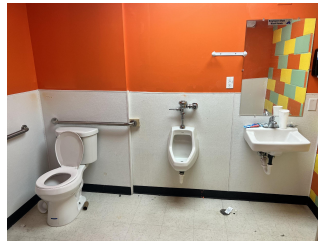

Unit 525 – 2,633 sf

- Unit can be expanded to 7,423sf
- restroom
- 10' x 12' Garage door
- New LED Lighting
- New Drop Ceiling Grid
- Plenty of Parking
- Full HVAC (new)