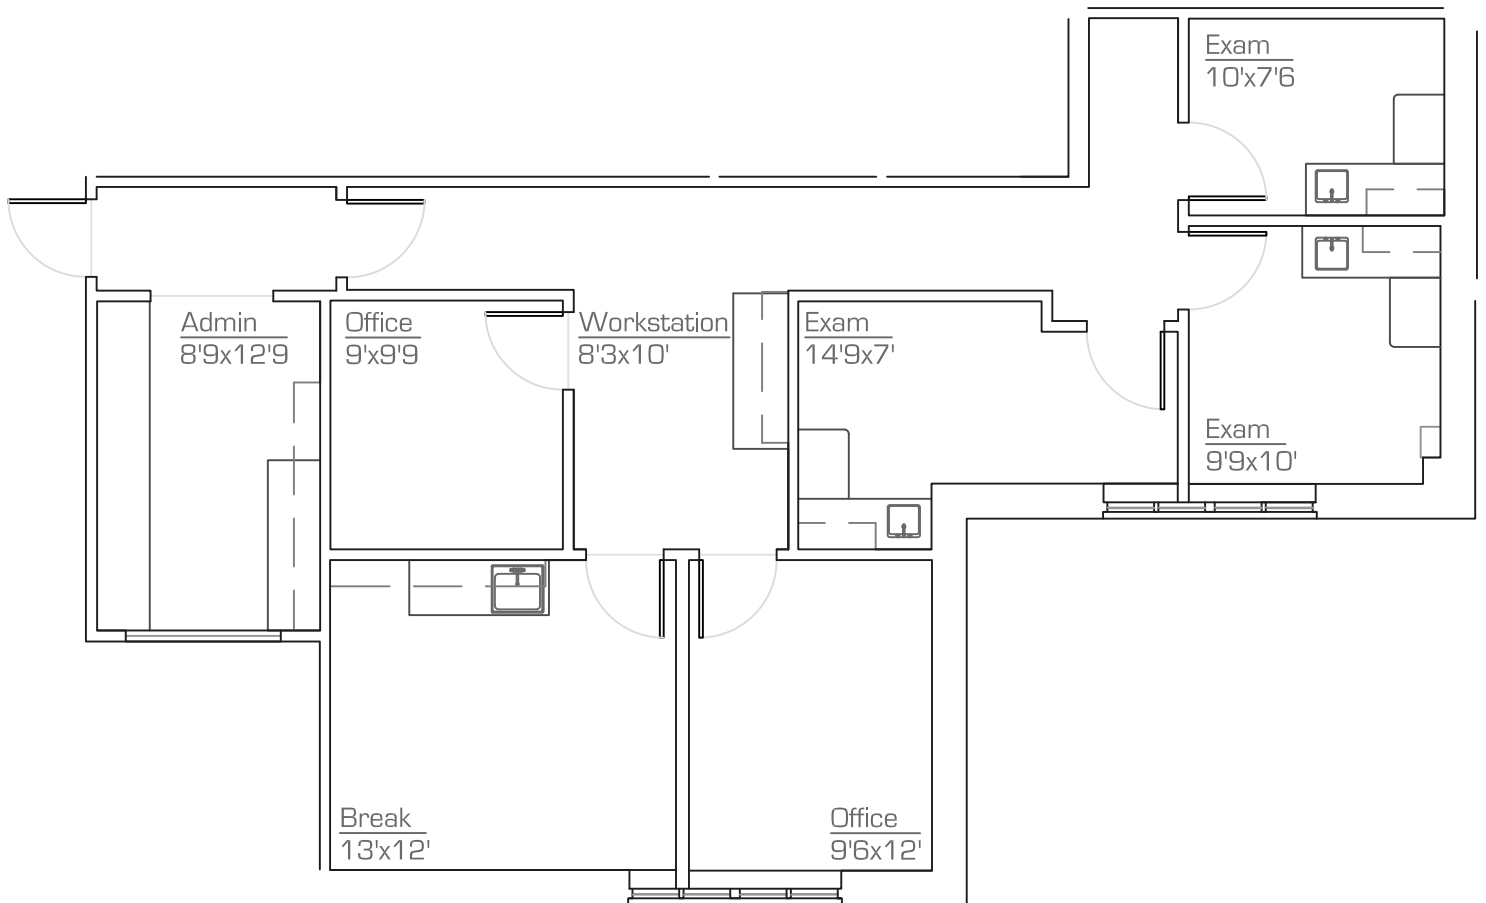

3921 East Baseline Road

Gilbert . Arizona

Suite 103 - 1,213 RSF

As-Built

scale: nts

January.2020

*All dimensions are approximate at $\pm 3"$

*All information is of general nature

precision**DIMENSIONS**

as-built & design
602. 790. 6412