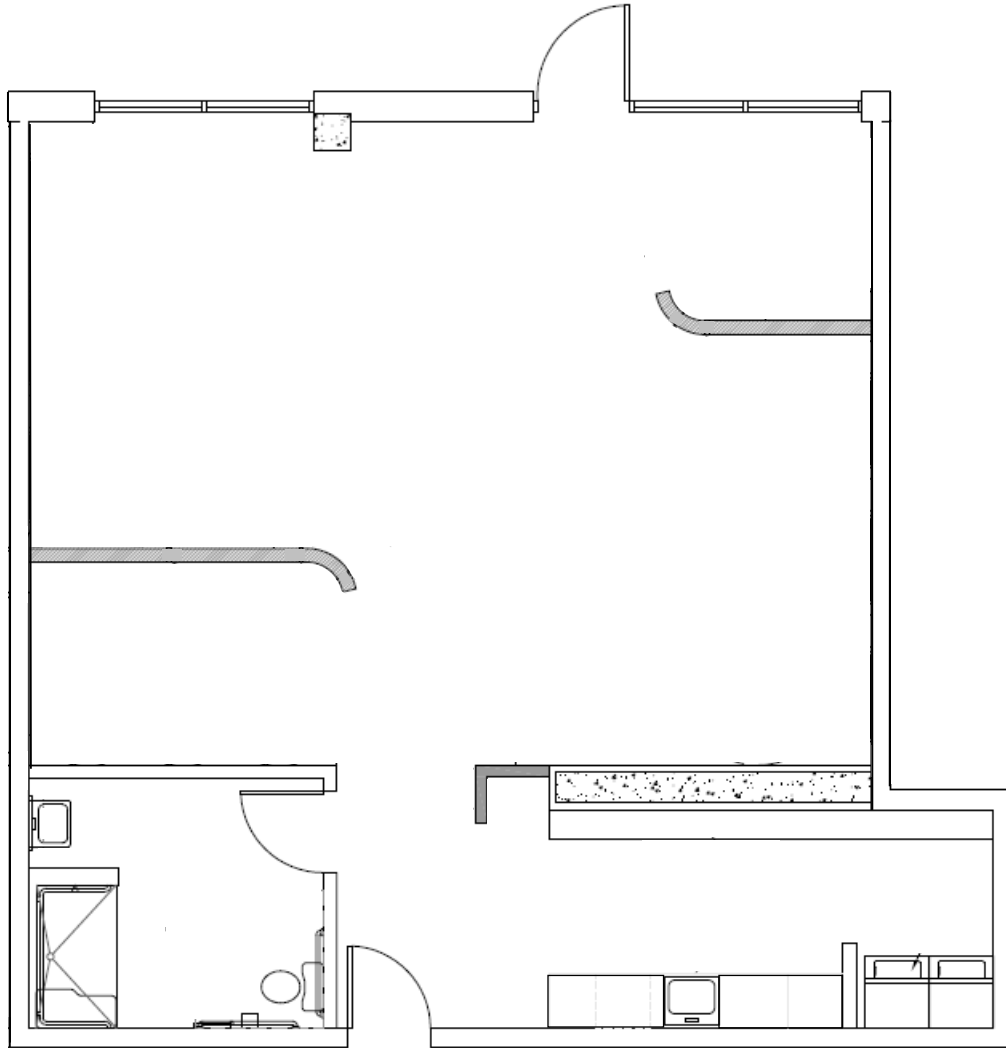

THE COSMOPOLITAN

1022 NW Overton Street

1,023 Sq Ft

Full Bath

Kitchenette

Washer/Dryer

Storage Cabinets