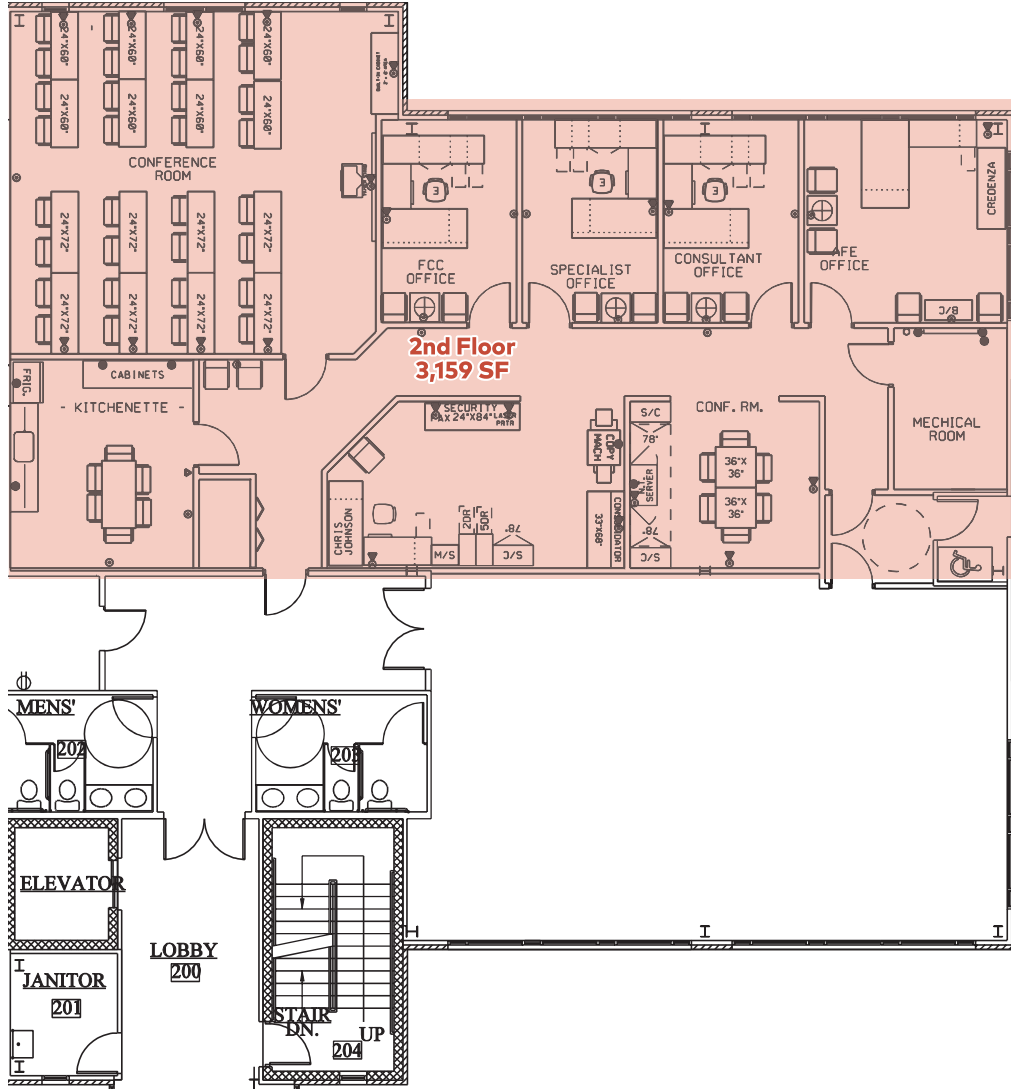

BENFIELD CROSSING 2ND FLOOR SPACE PLAN

2nd Floor | 3,159 SF