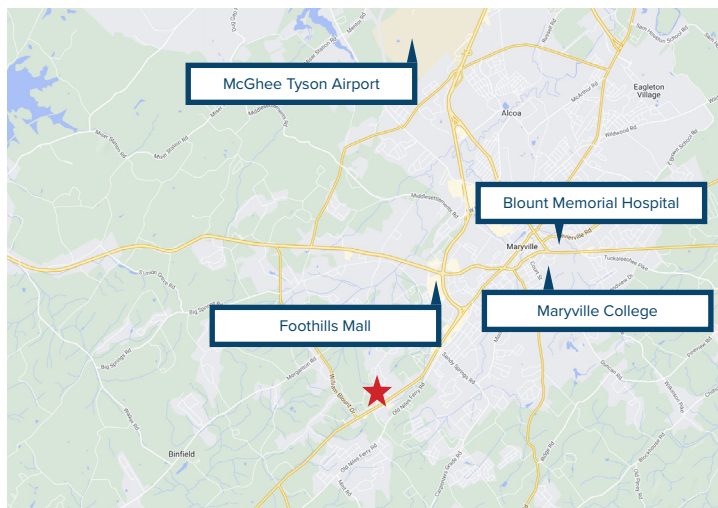

Complex Challenges, Smart Solutions
For Healthcare Real Estate

★ Available Parcel – 3.25 Acres

3.25 AC (Subject Parcel)

FOR SALE:
\$1,072,500

COMMERCIAL LAND FOR SALE

114 DOTSON MEMORIAL ROAD • MARYVILLE, TN 37801

- FEATURES**
- 3.25 Acres Available
 - Sale Price: \$1,072,500
 - Price/Acre: \$330,000 / AC
 - Located within Blount County in the city of Maryville

- PROPERTY HIGHLIGHTS**
- Zoned BT (Business and Transportation)
 - Located along the rapidly growing Highway 411 S corridor
 - Great accessibility to Highway 411 S