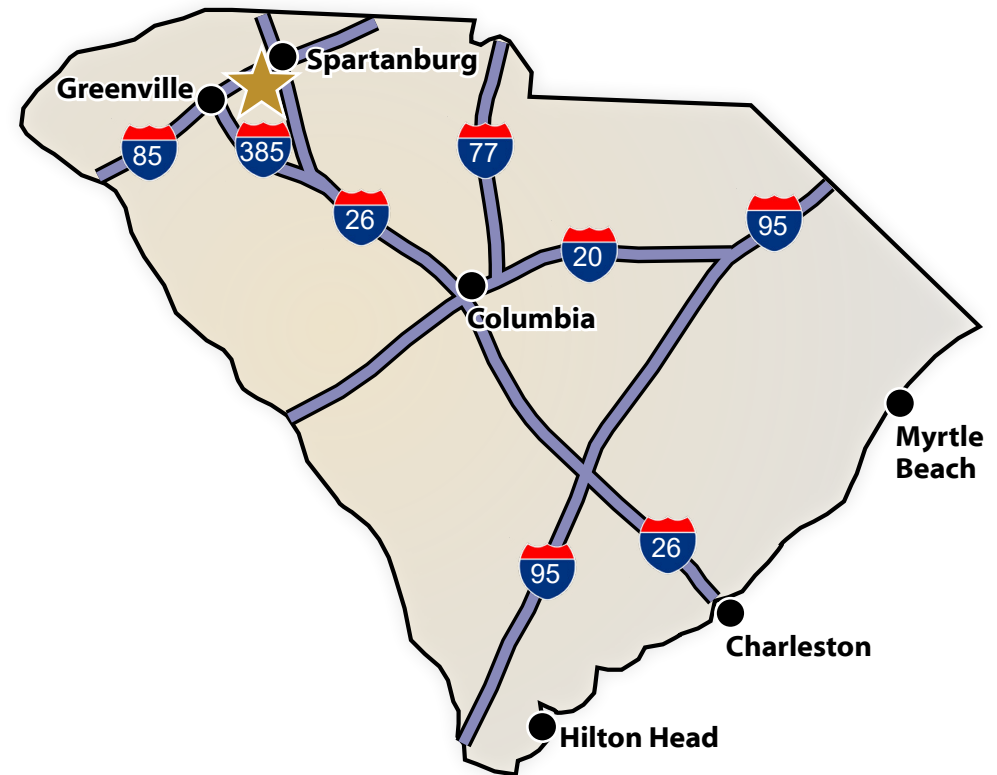

For more information, please contact:

Joe Lomady • 864.787.3781 • joe@lyonsindustrial.com

DRIVE TIMES IN SOUTH CAROLINA

I-26	2 Min	Spartanburg	13 Min
I-85	2 Min	Greenville	25 Min
I-385	18 Min	Columbia	1 Hr 33 Min
I-20	1 Hr 24 Min	Charleston	3 Hr 11 Min
I-77	1 Hr 27 Min	Hilton Head	3 Hr 48 Min
I-95	2 Hr 15 Min	Myrtle Beach	3 Hr 59 Min

DRIVE TIMES TO U.S. MAJOR CITIES

Charlotte, NC	1 Hr 45 Min	Cincinnati, OH	6 Hr 37 Min
Atlanta, GA	2 Hr 33 Min	Washington DC	7 Hr 16 Min
Raleigh, NC	3 Hr 41 Min	Mobile, AL	7 Hr 21 Min
Nashville, TN	5 Hr 26 min	Orlando, FL	7 Hr 33 Min
Jacksonville, FL	5 Hr 35 Min	Columbus, OH	7 Hr 59 Min
Richmond, VA	5 Hr 29 Min	Pittsburgh, PA	8 Hr 12 Min
Louisville, KY	6 Hr 31 Min	Indianapolis, IN	8 Hr 19 Min