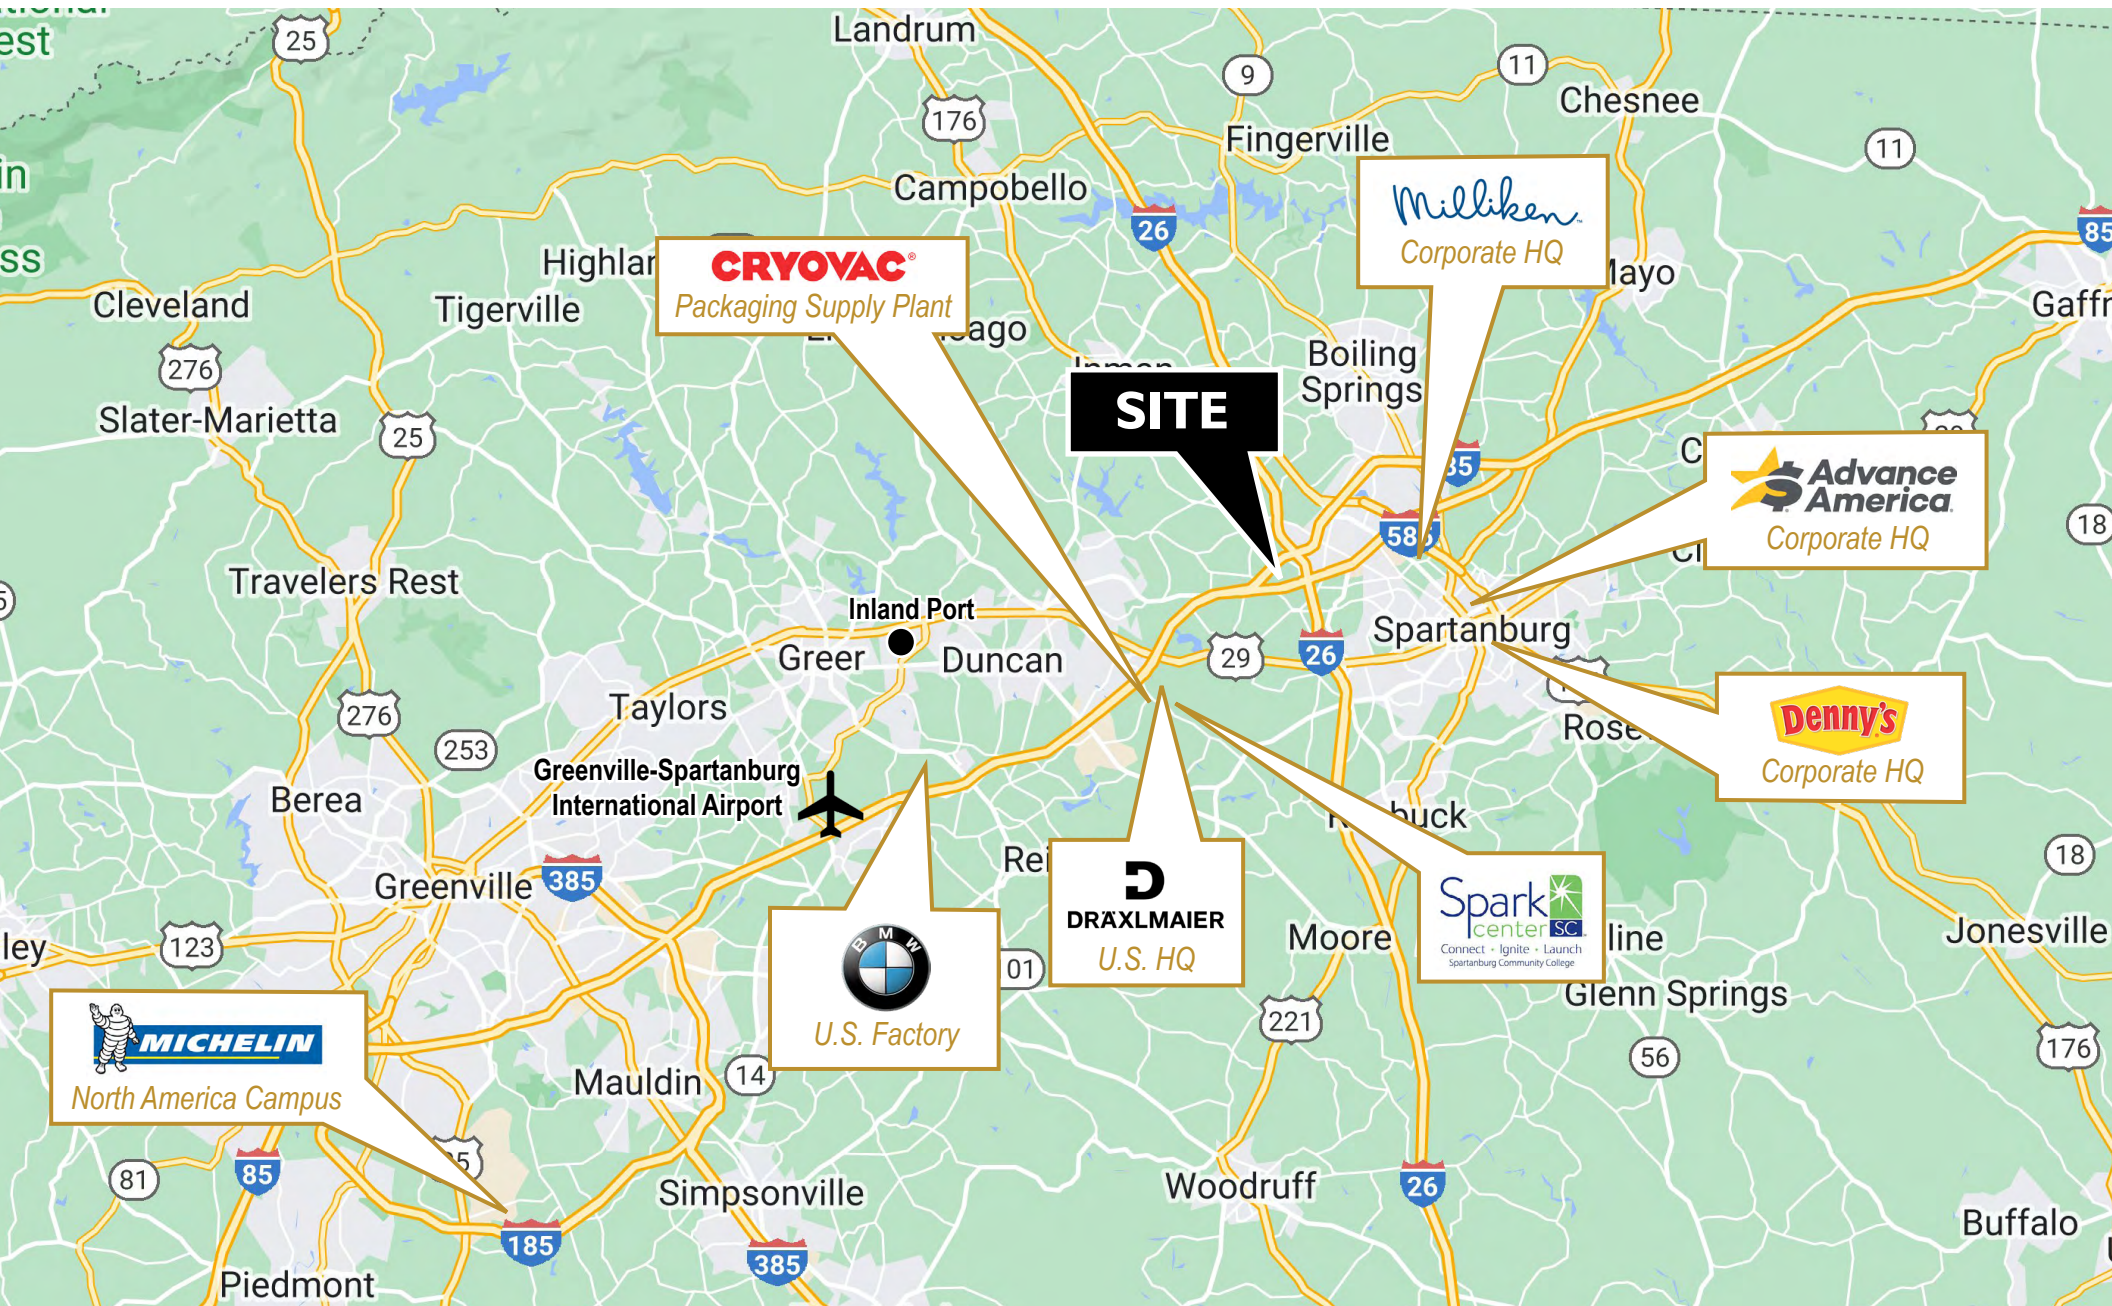

EXECUTIVE SUMMARY

- 20,400 SF industrial warehouse situated on a 1.12-acre lot
- Space consists of 18,840 SF warehouse and 1,560 SF office.
- Half-acre of lay-down yard space.
- 16' clear, 1 drive-in, and 4 dock doors
- 16 mi to Greer Port, 12 mi to BMW, 15 mi to GSP Airport, 6 mi to downtown Spartanburg.
- Lease Rate: \$7.50/SF NNN

For more information, please contact:

Joe Lomady • 864.787.3781 • joe@lyonsindustrial.com

DRIVE TIMES IN SOUTH CAROLINA

I-26	2 Min	Spartanburg	13 Min
I-85	2 Min	Greenville	25 Min
I-385	18 Min	Columbia	1 Hr 33 Min
I-20	1 Hr 24 Min	Charleston	3 Hr 11 Min
I-77	1 Hr 27 Min	Hilton Head	3 Hr 48 Min
I-95	2 Hr 15 Min	Myrtle Beach	3 Hr 59 Min

DRIVE TIMES TO U.S. MAJOR CITIES

Charlotte, NC	1 Hr 45 Min	Cincinnati, OH	6 Hr 37 Min
Atlanta, GA	2 Hr 33 Min	Washington DC	7 Hr 16 Min
Raleigh, NC	3 Hr 41 Min	Mobile, AL	7 Hr 21 Min
Nashville, TN	5 Hr 26 min	Orlando, FL	7 Hr 33 Min
Jacksonville, FL	5 Hr 35 Min	Columbus, OH	7 Hr 59 Min
Richmond, VA	5 Hr 29 Min	Pittsburgh, PA	8 Hr 12 Min
Louisville, KY	6 Hr 31 Min	Indianapolis, IN	8 Hr 19 Min