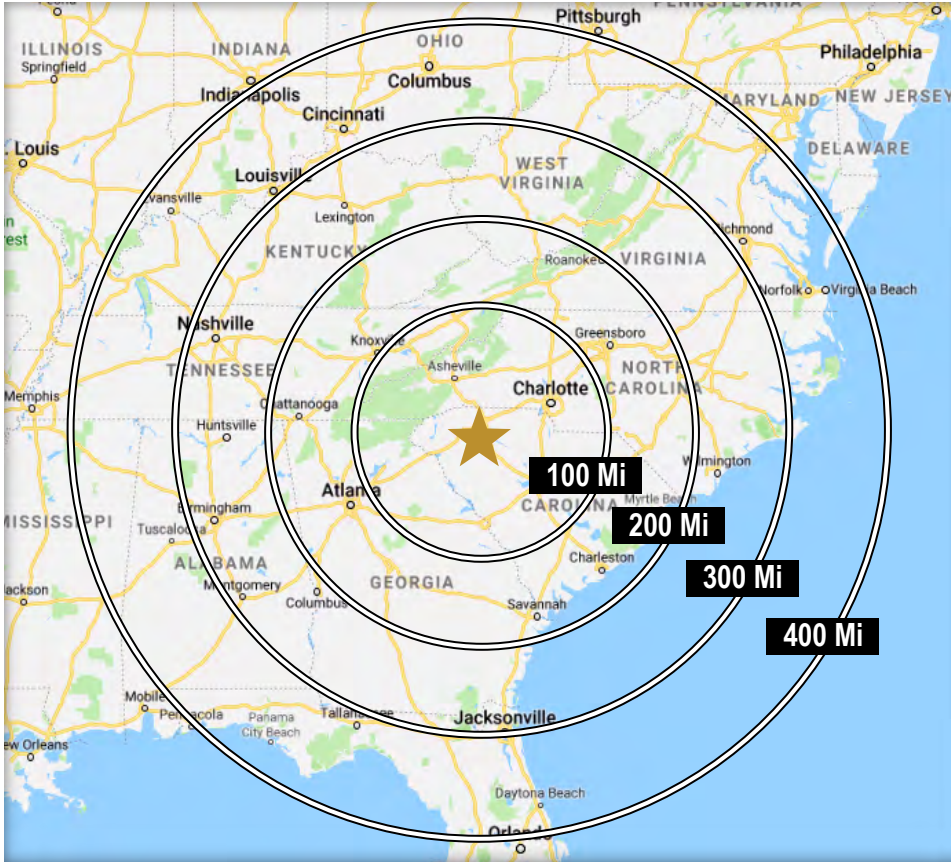

For more information, please contact:

Joe Lomady • 864.787.3781 • joe@lyonsindustrial.com

DRIVE TIMES IN SOUTH CAROLINA

I-26	2 Min	Spartanburg	13 Min
I-85	2 Min	Greenville	25 Min
I-385	18 Min	Columbia	1 Hr 33 Min
I-20	1 Hr 24 Min	Charleston	3 Hr 11 Min
I-77	1 Hr 27 Min	Hilton Head	3 Hr 48 Min
I-95	2 Hr 15 Min	Myrtle Beach	3 Hr 59 Min

DRIVE TIMES TO U.S. MAJOR CITIES

Charlotte, NC	1 Hr 45 Min	Cincinnati, OH	6 Hr 37 Min
Atlanta, GA	2 Hr 33 Min	Washington DC	7 Hr 16 Min
Raleigh, NC	3 Hr 41 Min	Mobile, AL	7 Hr 21 Min
Nashville, TN	5 Hr 26 min	Orlando, FL	7 Hr 33 Min
Jacksonville, FL	5 Hr 35 Min	Columbus, OH	7 Hr 59 Min
Richmond, VA	5 Hr 29 Min	Pittsburgh, PA	8 Hr 12 Min
Louisville, KY	6 Hr 31 Min	Indianapolis, IN	8 Hr 19 Min