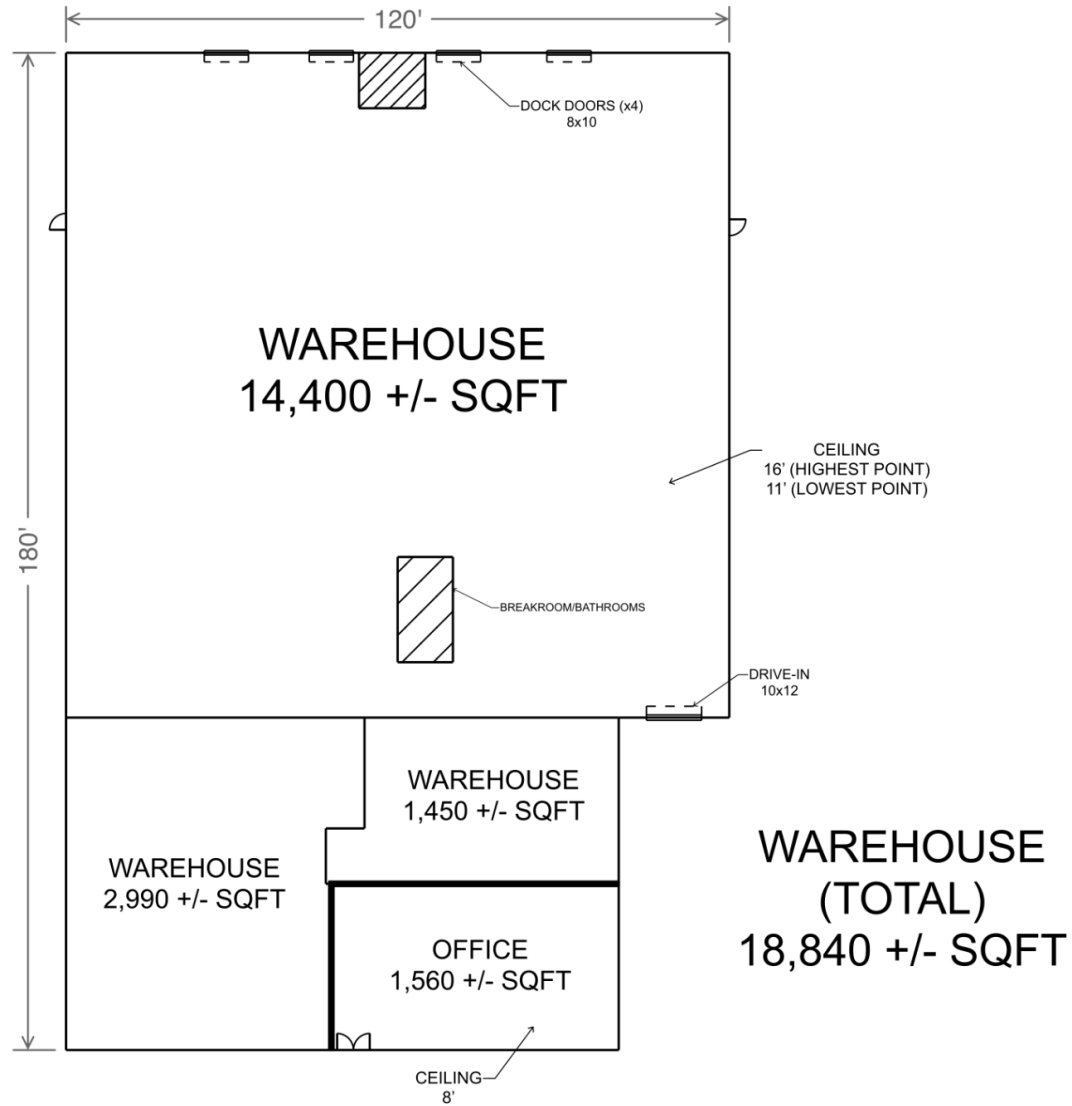

For more information, please contact:

Joe Lomady • 864.787.3781 • joe@lyonsindustrial.com