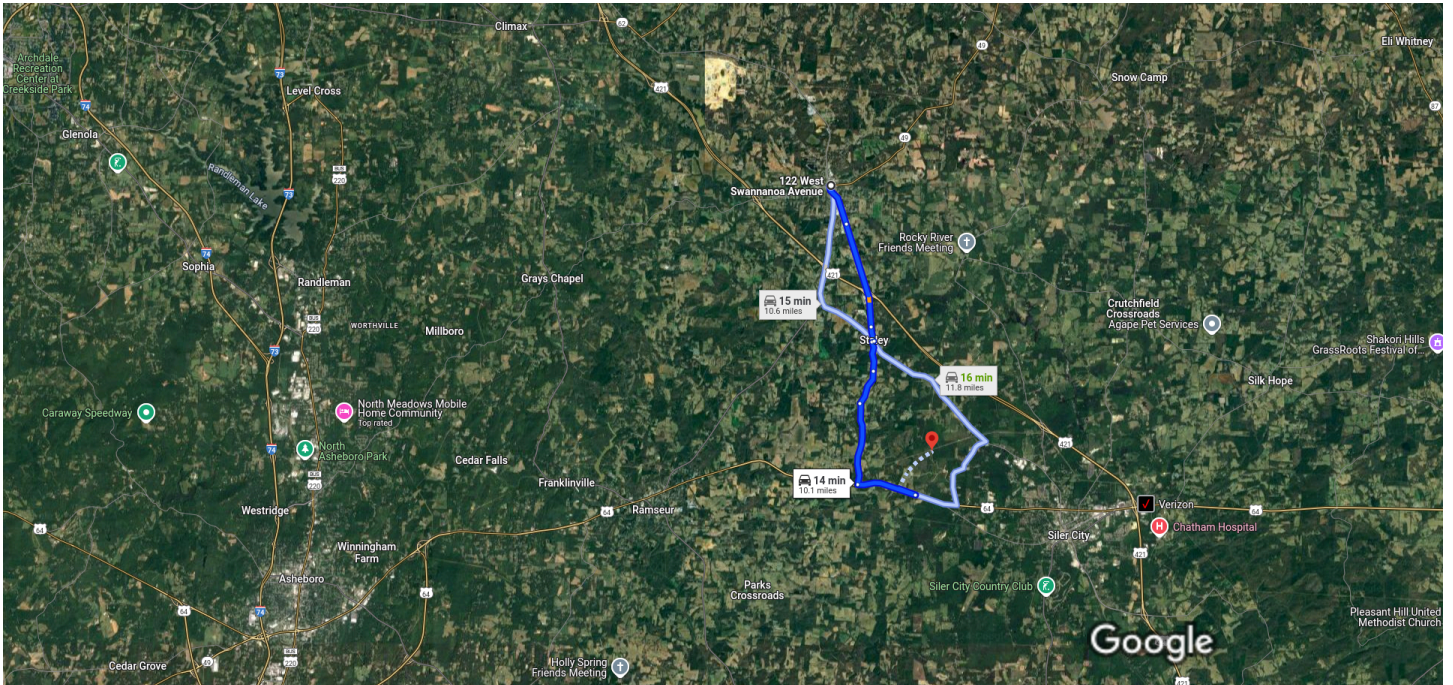

122 W Swannanoa Ave, Liberty, NC 27298 to Drive 10.1 miles, 14 min
Chatham-Siler City Advanced Manufacturing Site, Siler City, NC 27344

Imagery ©2024 TerraMetrics, Map data ©2024 2 mi

122 W Swannanoa Ave
Liberty, NC 27298

Follow S Greensboro St and Old US Hwy 421 to W
Franklinville St in Staley

- _____ 6 min (4.2 mi)
- ↑ 1. Head west on W Swannanoa Ave toward N Depot St
- _____ 210 ft
- ↶ 2. Turn left onto S Greensboro St
- _____ 1.1 mi
- ↑ 3. Continue onto Old 421 Rd/Old US Hwy 421
📍 Continue to follow Old US Hwy 421
- _____ 2.7 mi
- ↑ 4. Continue onto N Staley St
- _____ 0.4 mi

Take Hicks Farm Rd to US-64 E

- _____ 6 min (3.9 mi)
- ↷ 5. Turn right onto W Franklinville St
- _____ 269 ft
- ↶ 6. Turn left onto S Main St
- _____ 0.8 mi