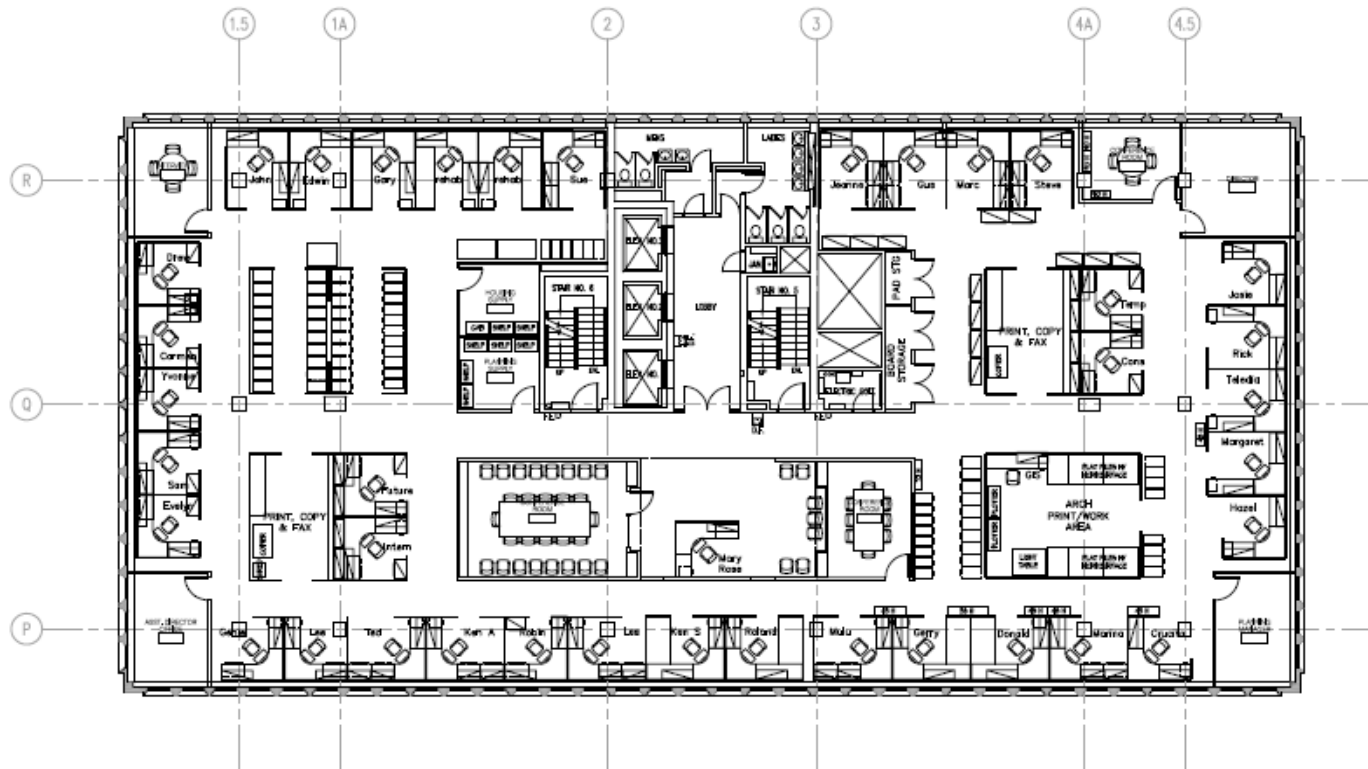

# CONSTITUTION PLAZA

250 Constitution Plaza, Hartford, Connecticut

up to 11,858 SF on the 4th floor

Available   
 Common   
 Lease Rate: \$20.00 p.s.f.