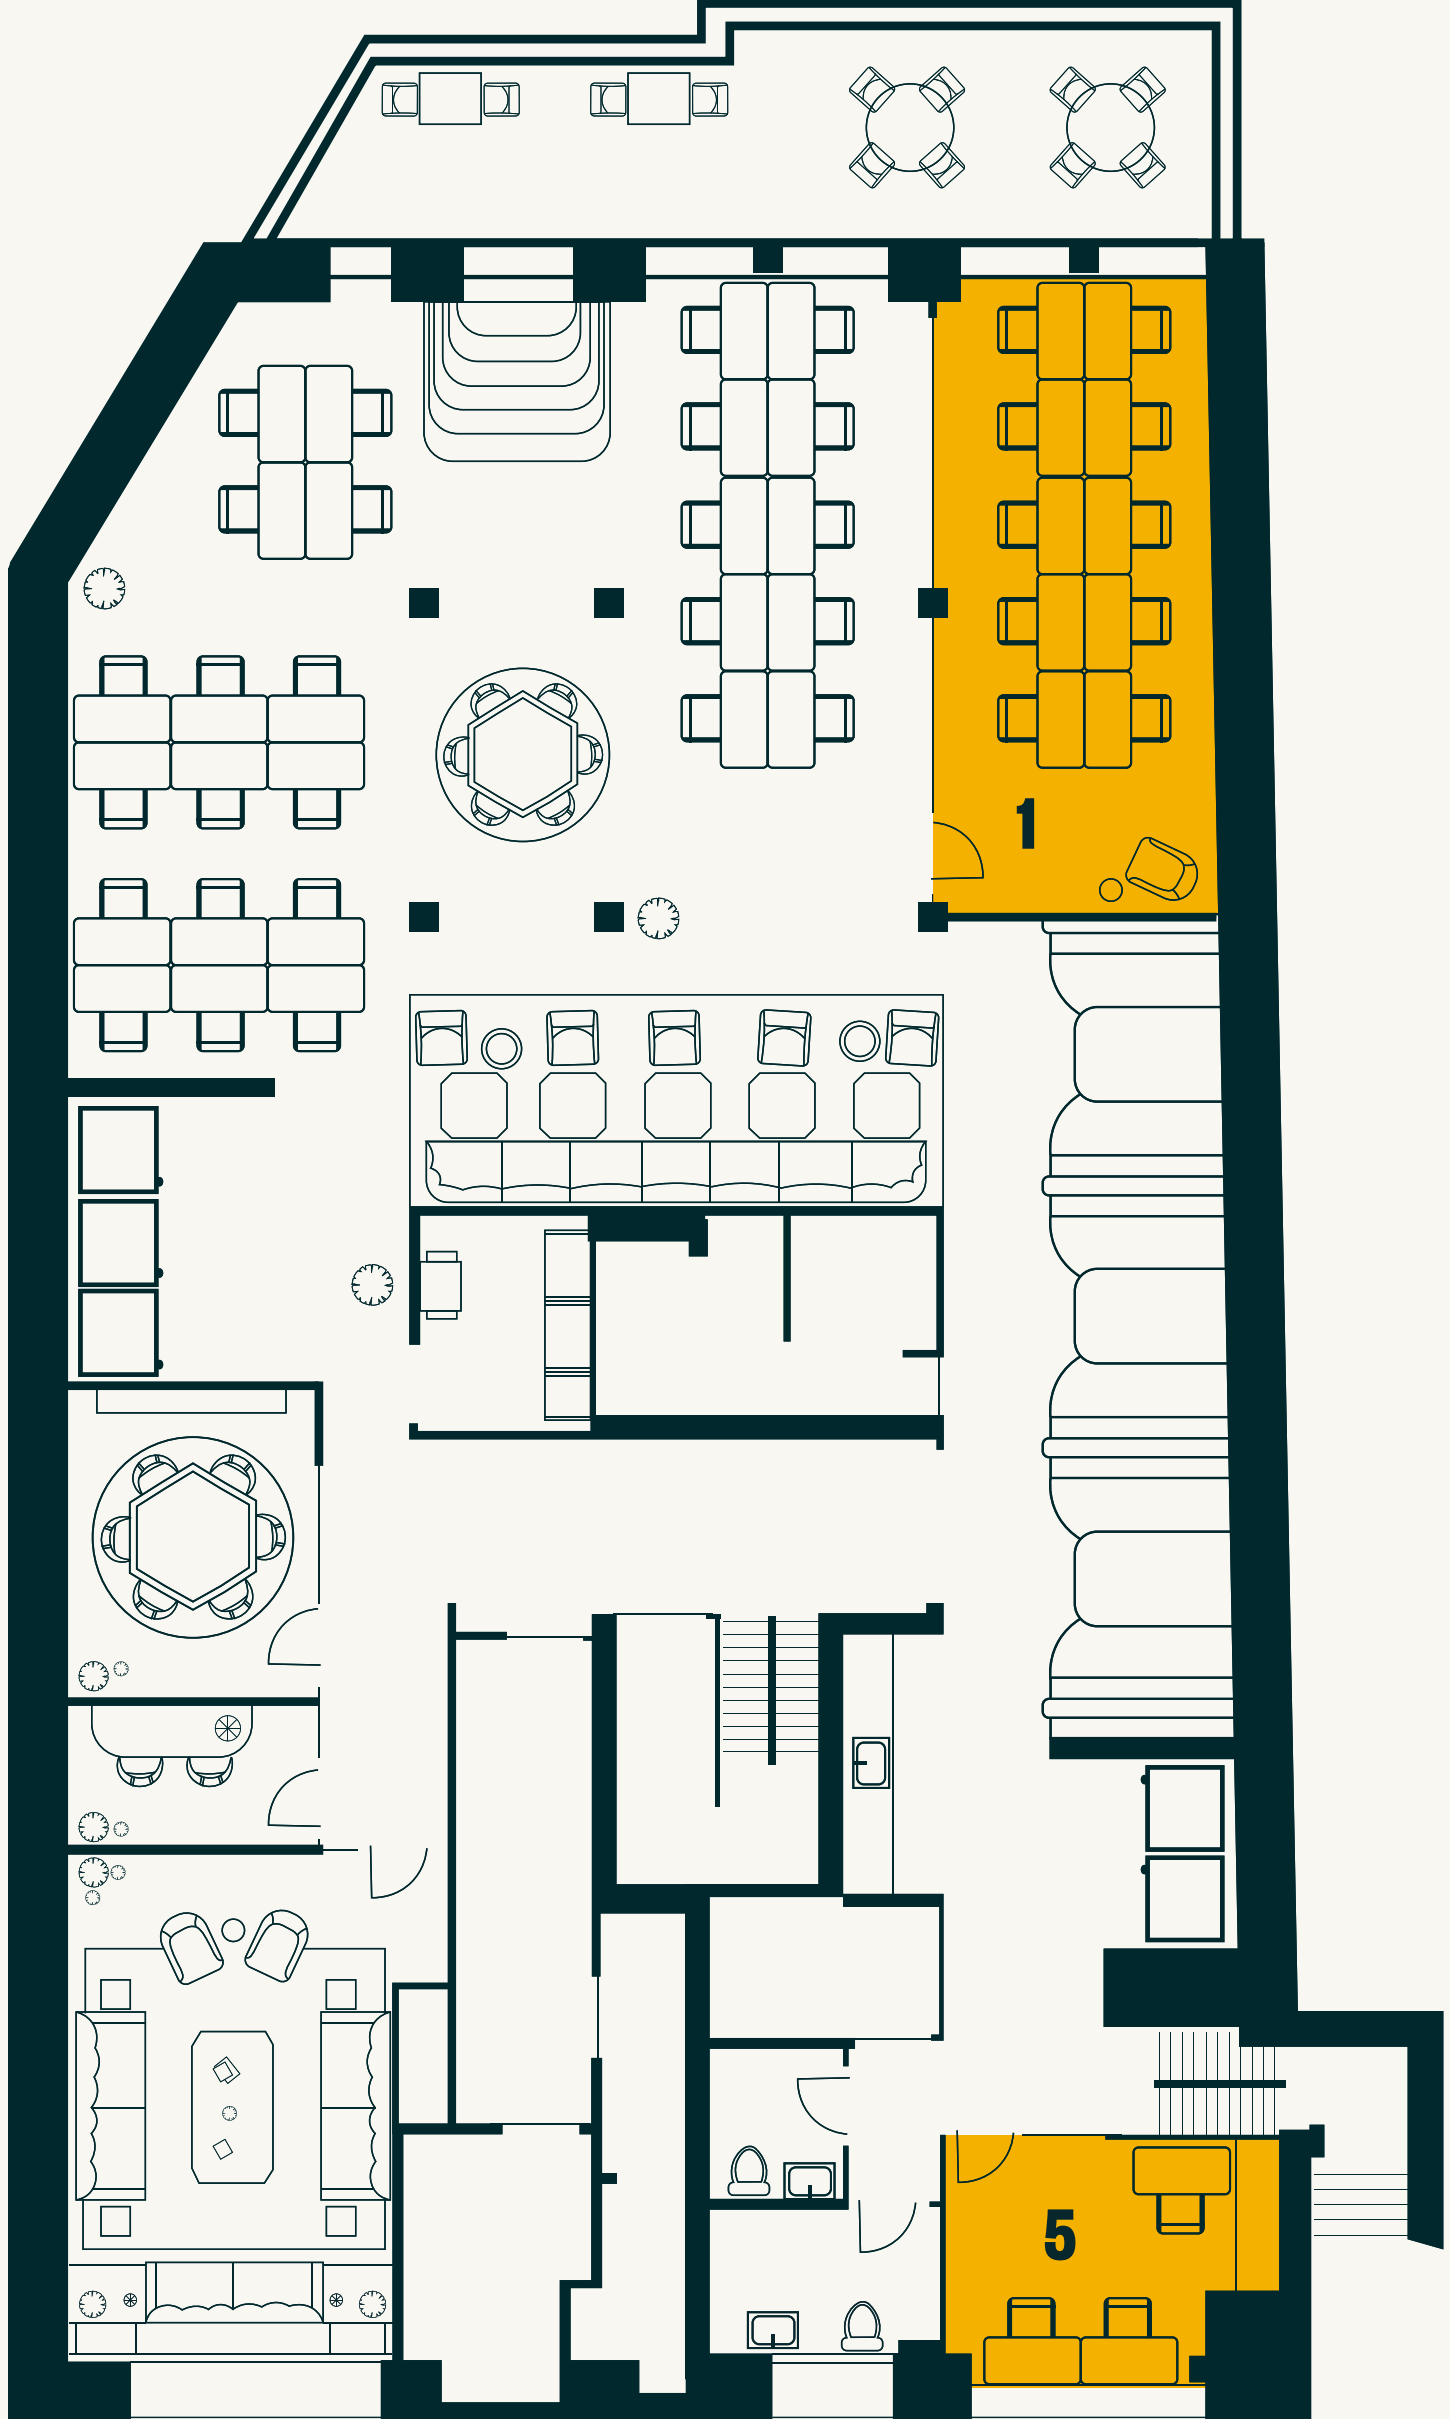

# THE MALIN WEST VILLAGE

**134 CHARLES STREET, NEW YORK, NY 10014**

Spanning two floors of the historic American Railway Supply Building, our West Village location embodies an intimate, residential feel with a secluded courtyard in back. The workspace offers five enclosed office options, accommodating teams from three to six. Bespoke solutions can be created for large teams, including a combination of Private Office, Dedicated Desk, and Access memberships as needed.

## OFFICES

<b>1. PERRY OFFICE</b>	Up to 10 desks
<b>2. CHARLES OFFICE</b>	Up to 6 desks
<b>3. BANK OFFICE</b>	Up to 5 desks
<b>4. GREENWICH OFFICE</b>	Up to 4 desks
<b>5. HUDSON OFFICE</b>	Up to 3 desks

# FLOORPLAN

FIRST LEVEL

GARDEN LEVEL