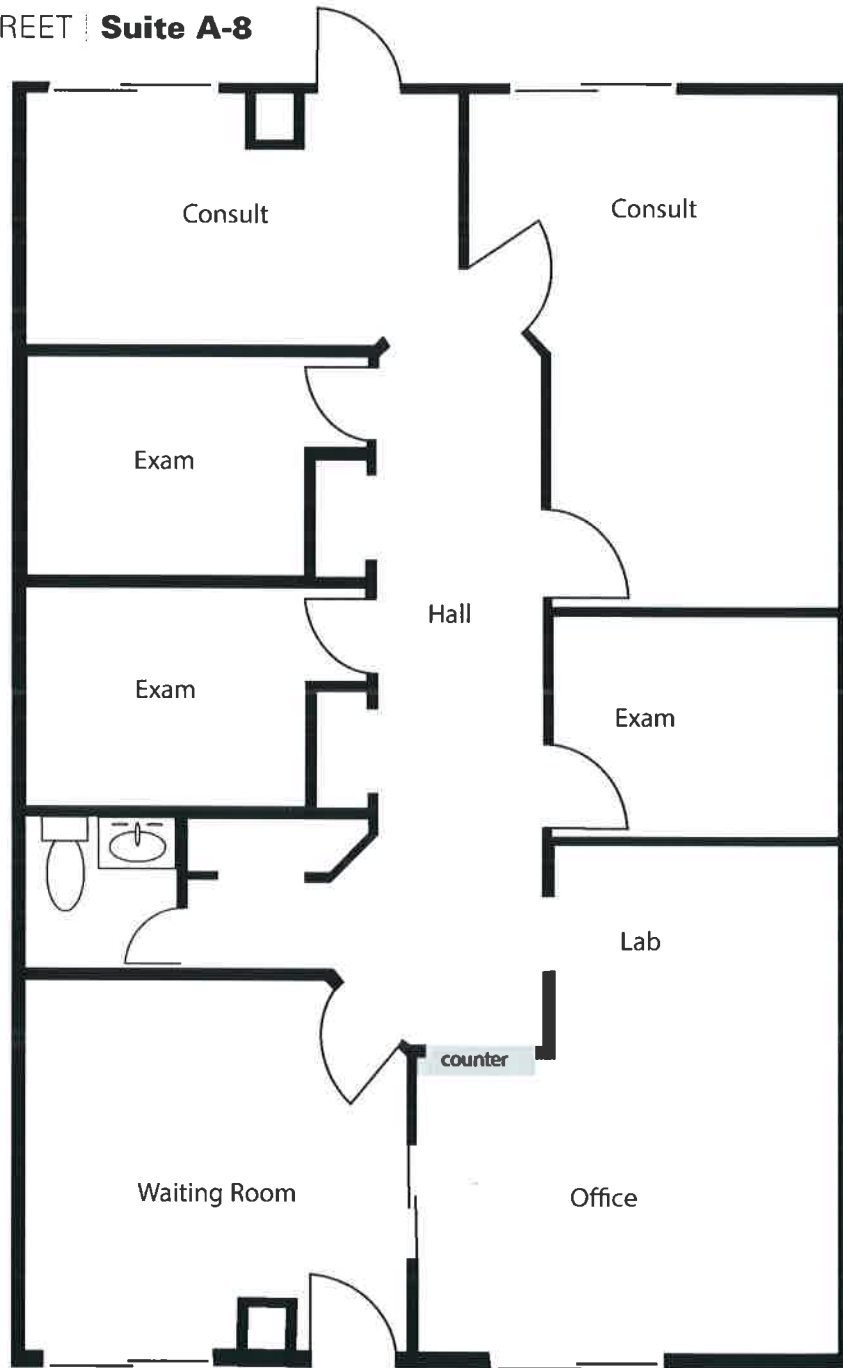

601
EWING ST

FLOOR PLAN

601 EWING STREET | **Suite A-8**

1,619 Rentable Square Feet

Sizes are approximate and only to be used as general guidance for understanding the layout of the unit.
Landlord: NASSAU STREET PROPERTIES, LLC
Address: 281 Witherspoon Street, Princeton, NJ 08540 9089-874-5400, ex 800