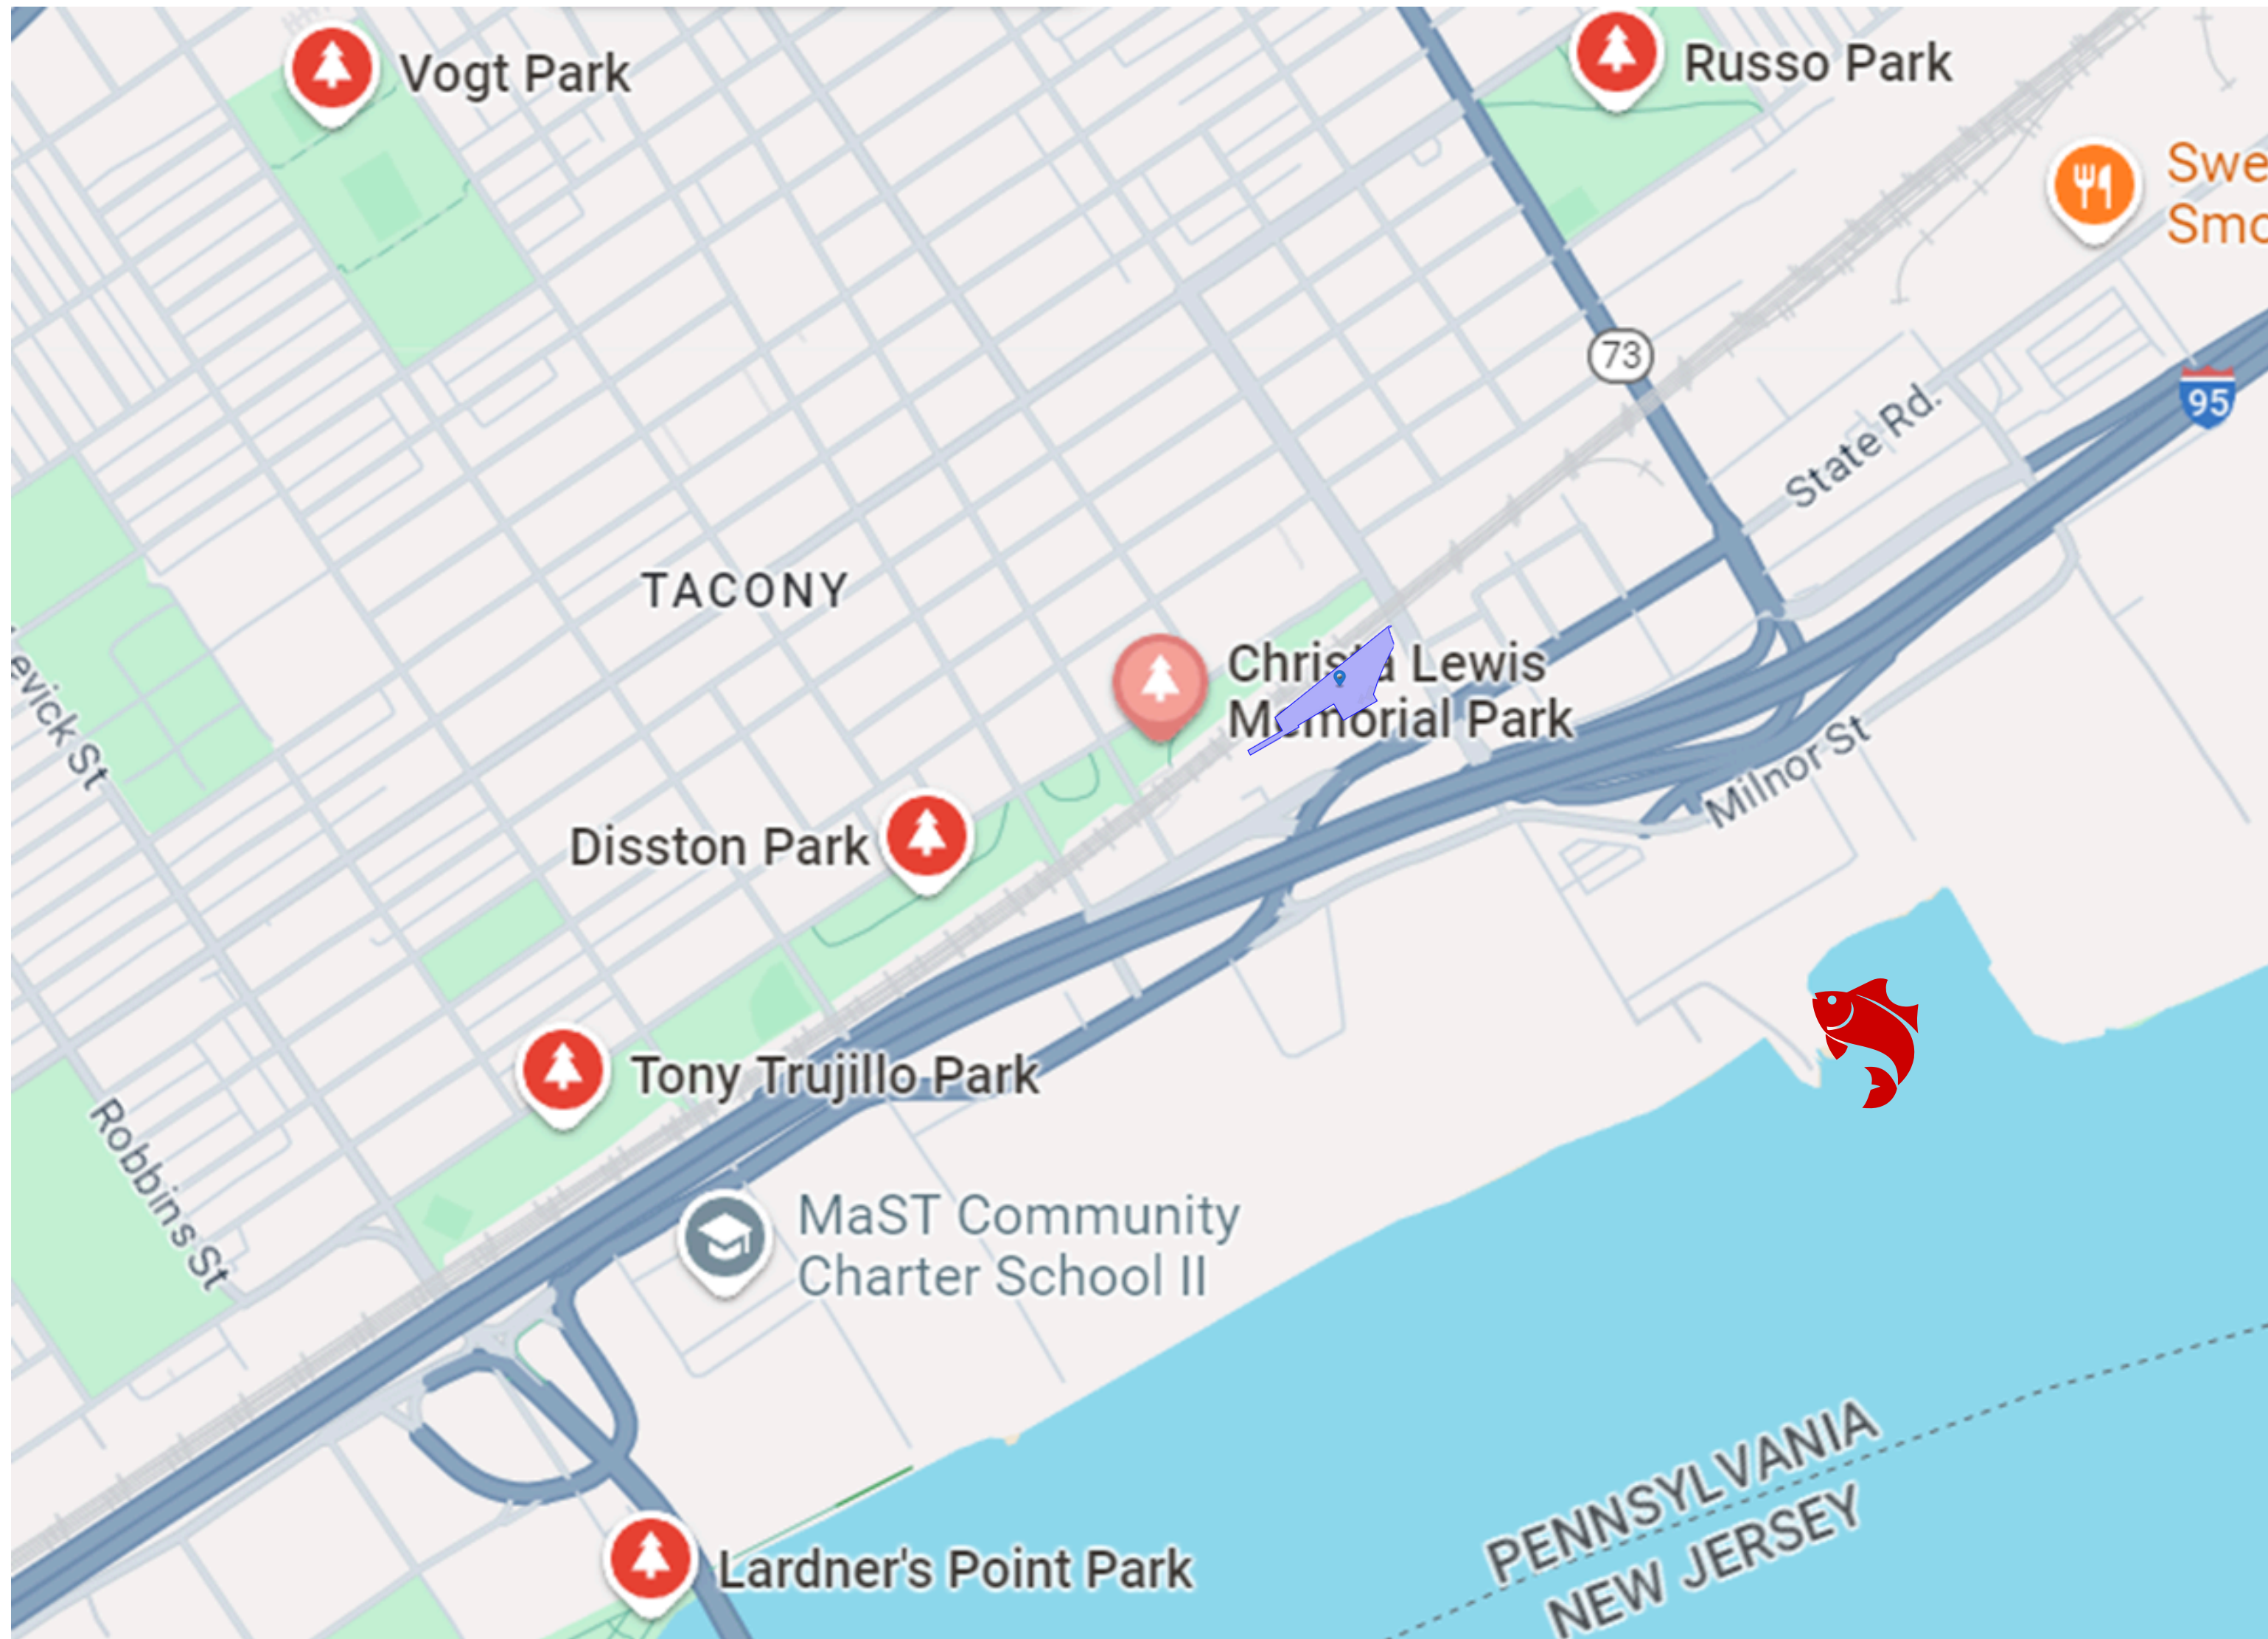

Parks & Recreation