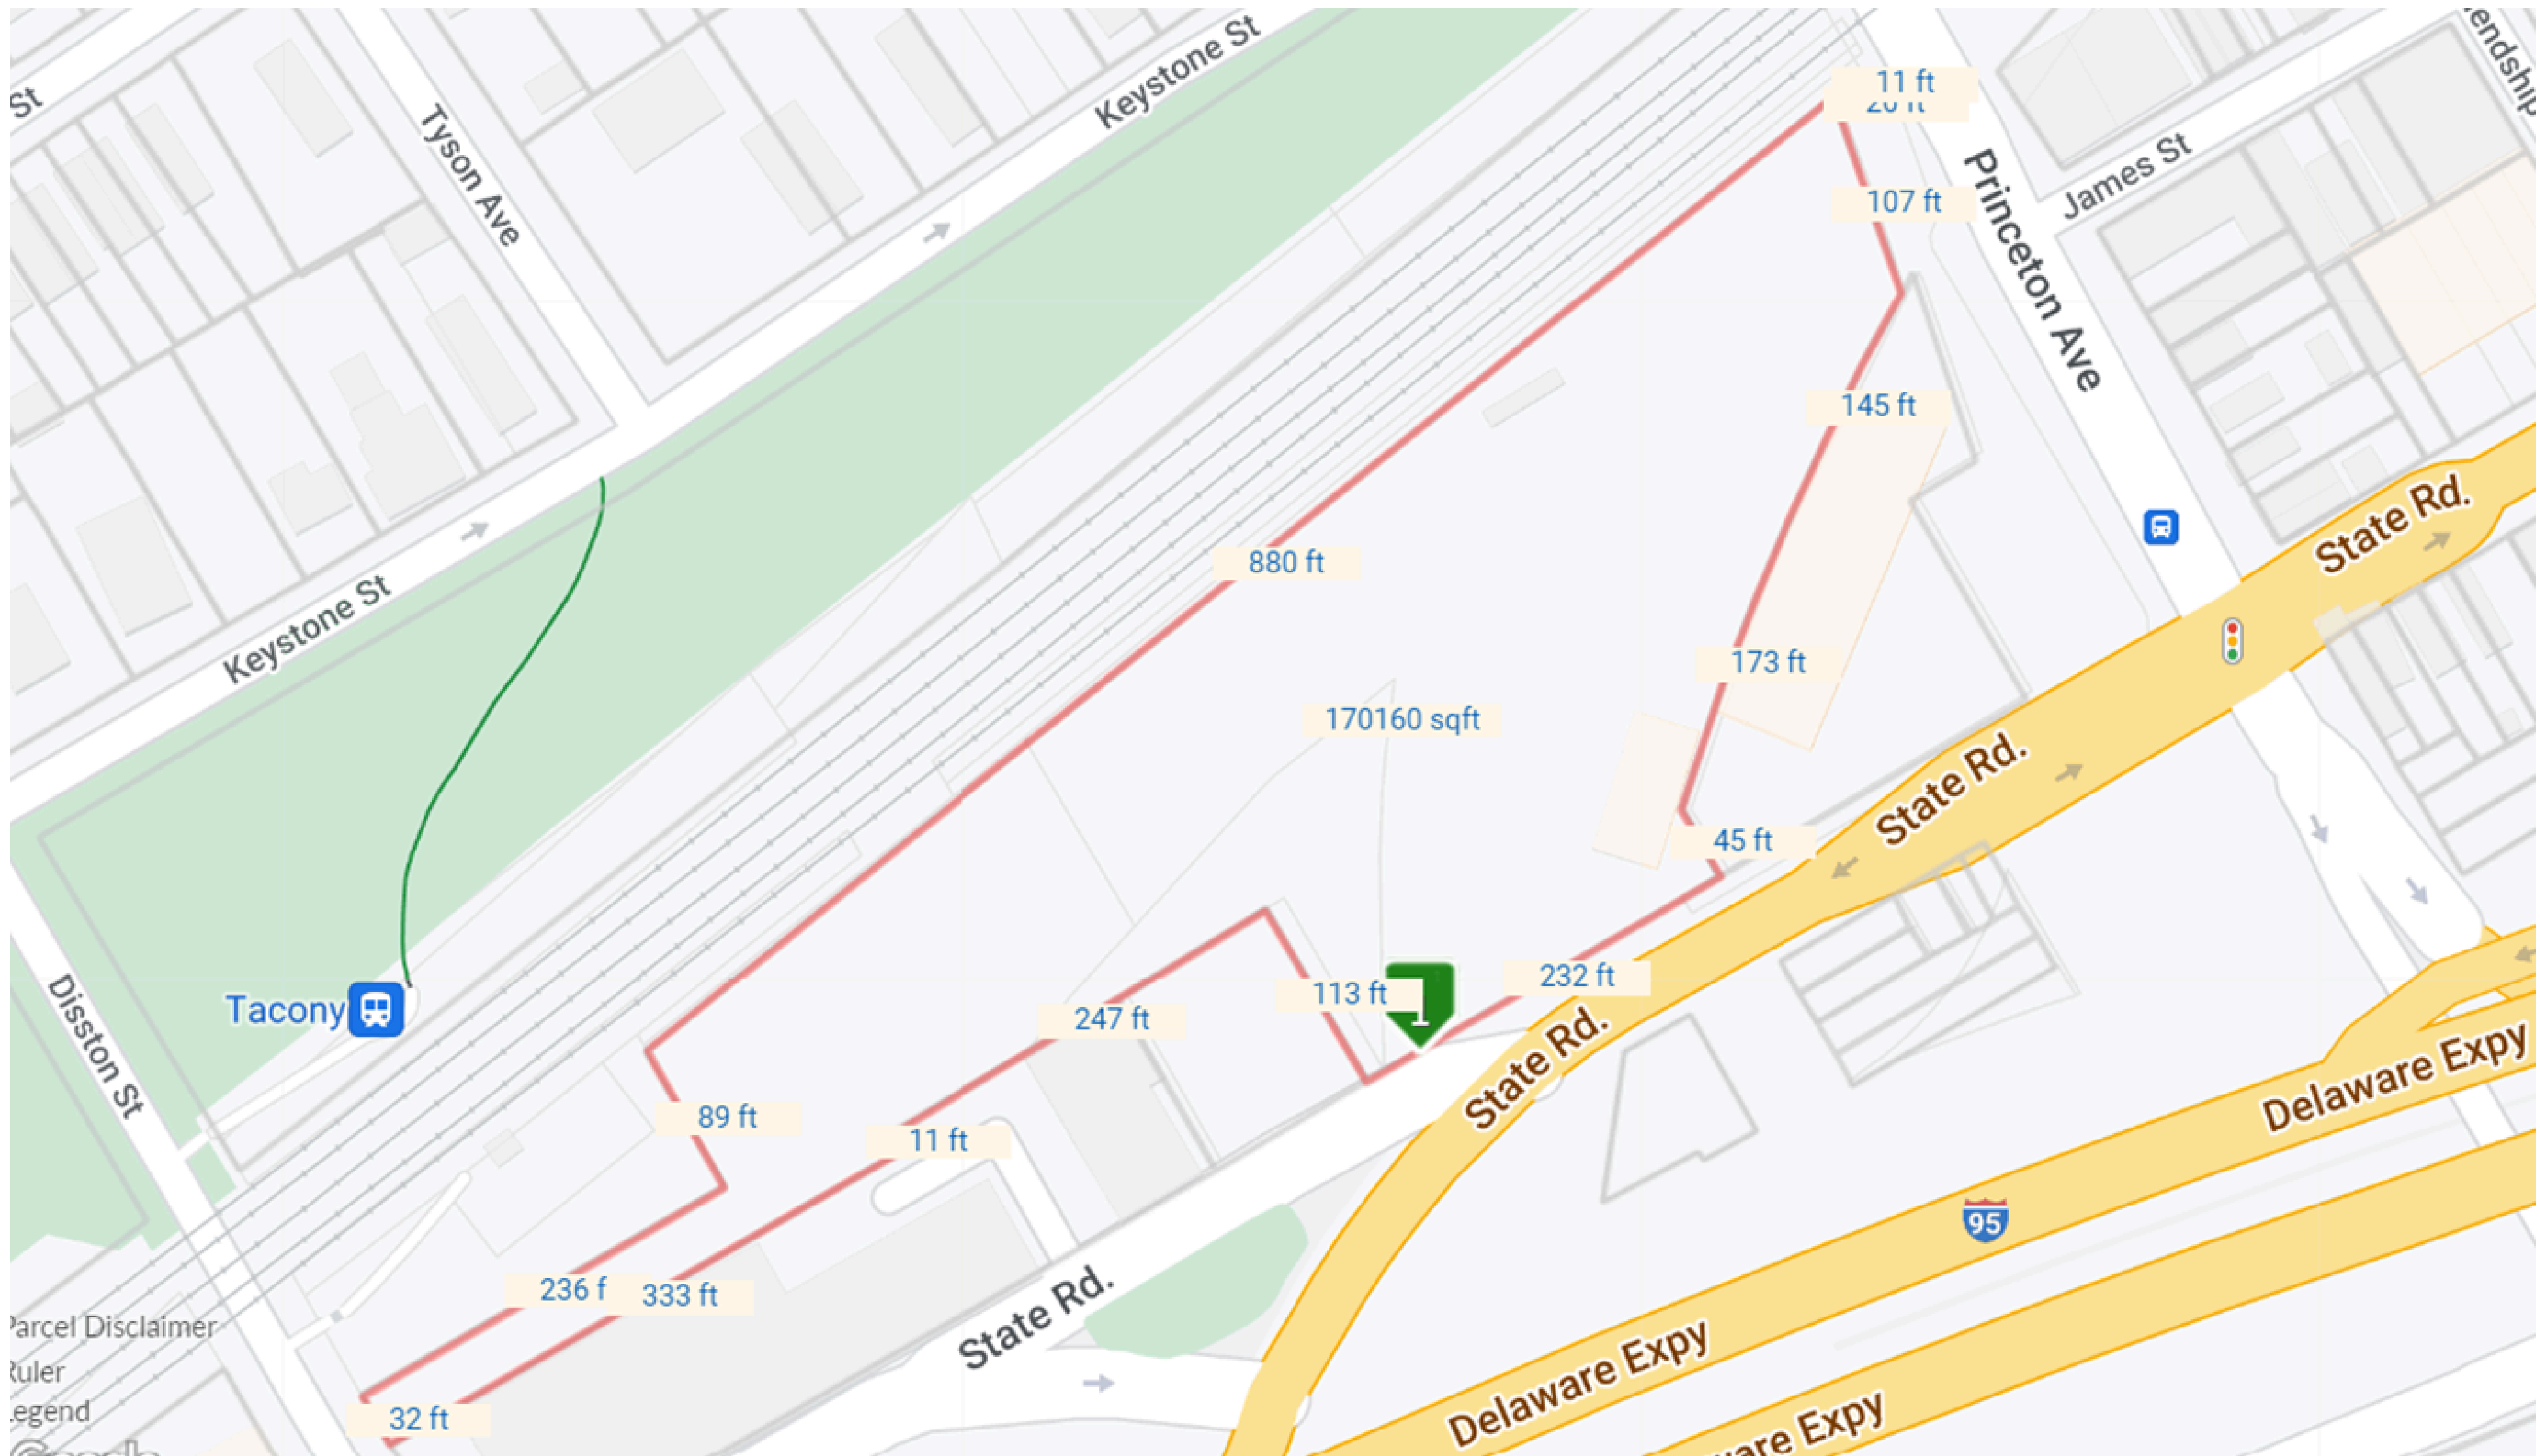

Dimensions

7000 State Road Philadelphia 19135