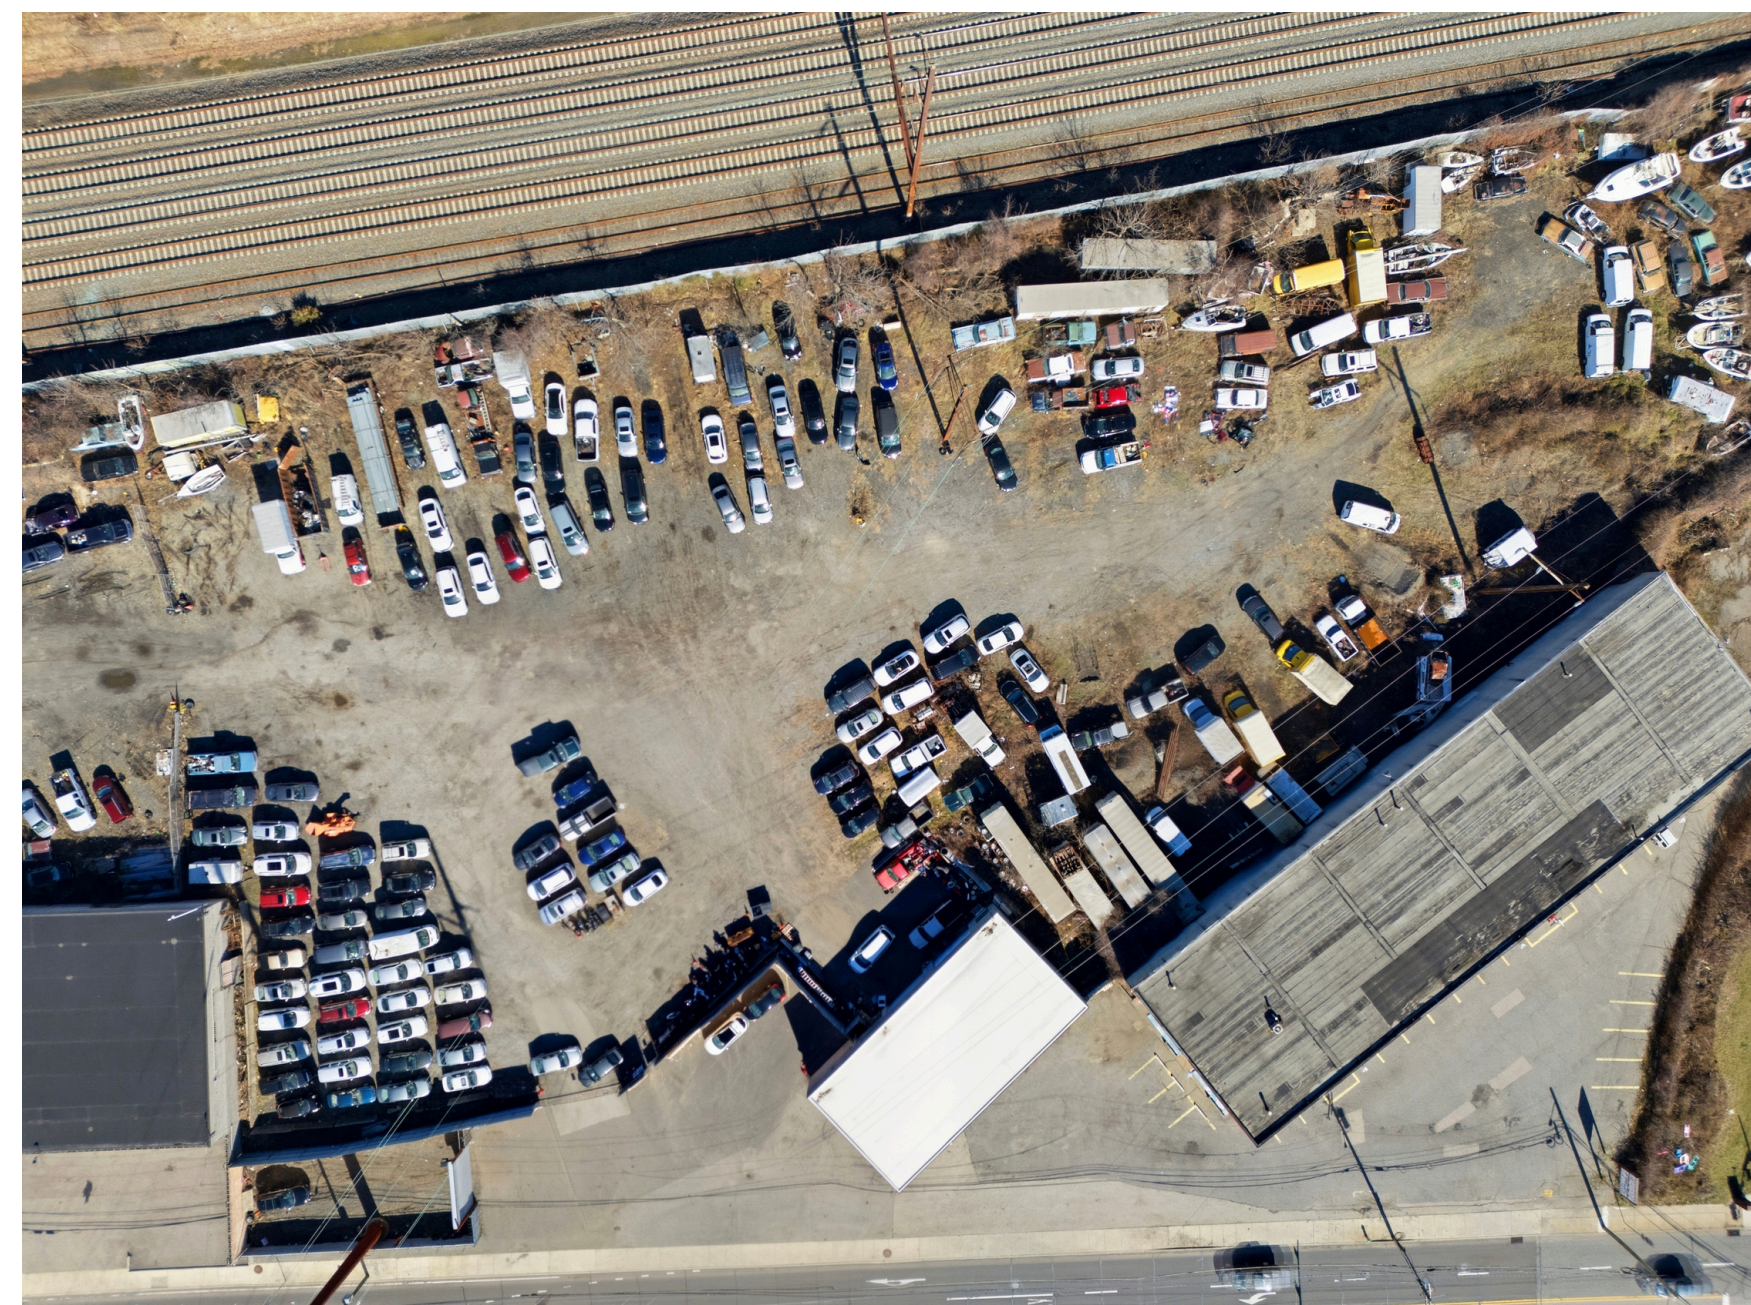

# 7000 State Road Philadelphia, PA 19135

**159,125 Sq. Ft**

**3.65 Acres**

**Zoning: ICMX**

**Current Use: Car Auction**

**3 Buildings on Site**

**Access from State Road**

**Disston & Princeton Streets**

# Property Highlights

- **3.65 acres**
- **159,125 sq ft**
- **Zoned ICMX**
- **3 buildings on site totaling 4,649 sq ft**
- **2026 tax: \$8,630**
- **Qualified Opportunity Zone**
  - provides a powerful incentive for long-term investment and development, making the property particularly attractive for developers, value-add investors, and long-term holders seeking tax-efficient growth

### I-95 North & South

N. 60 Seconds | S. 120 seconds