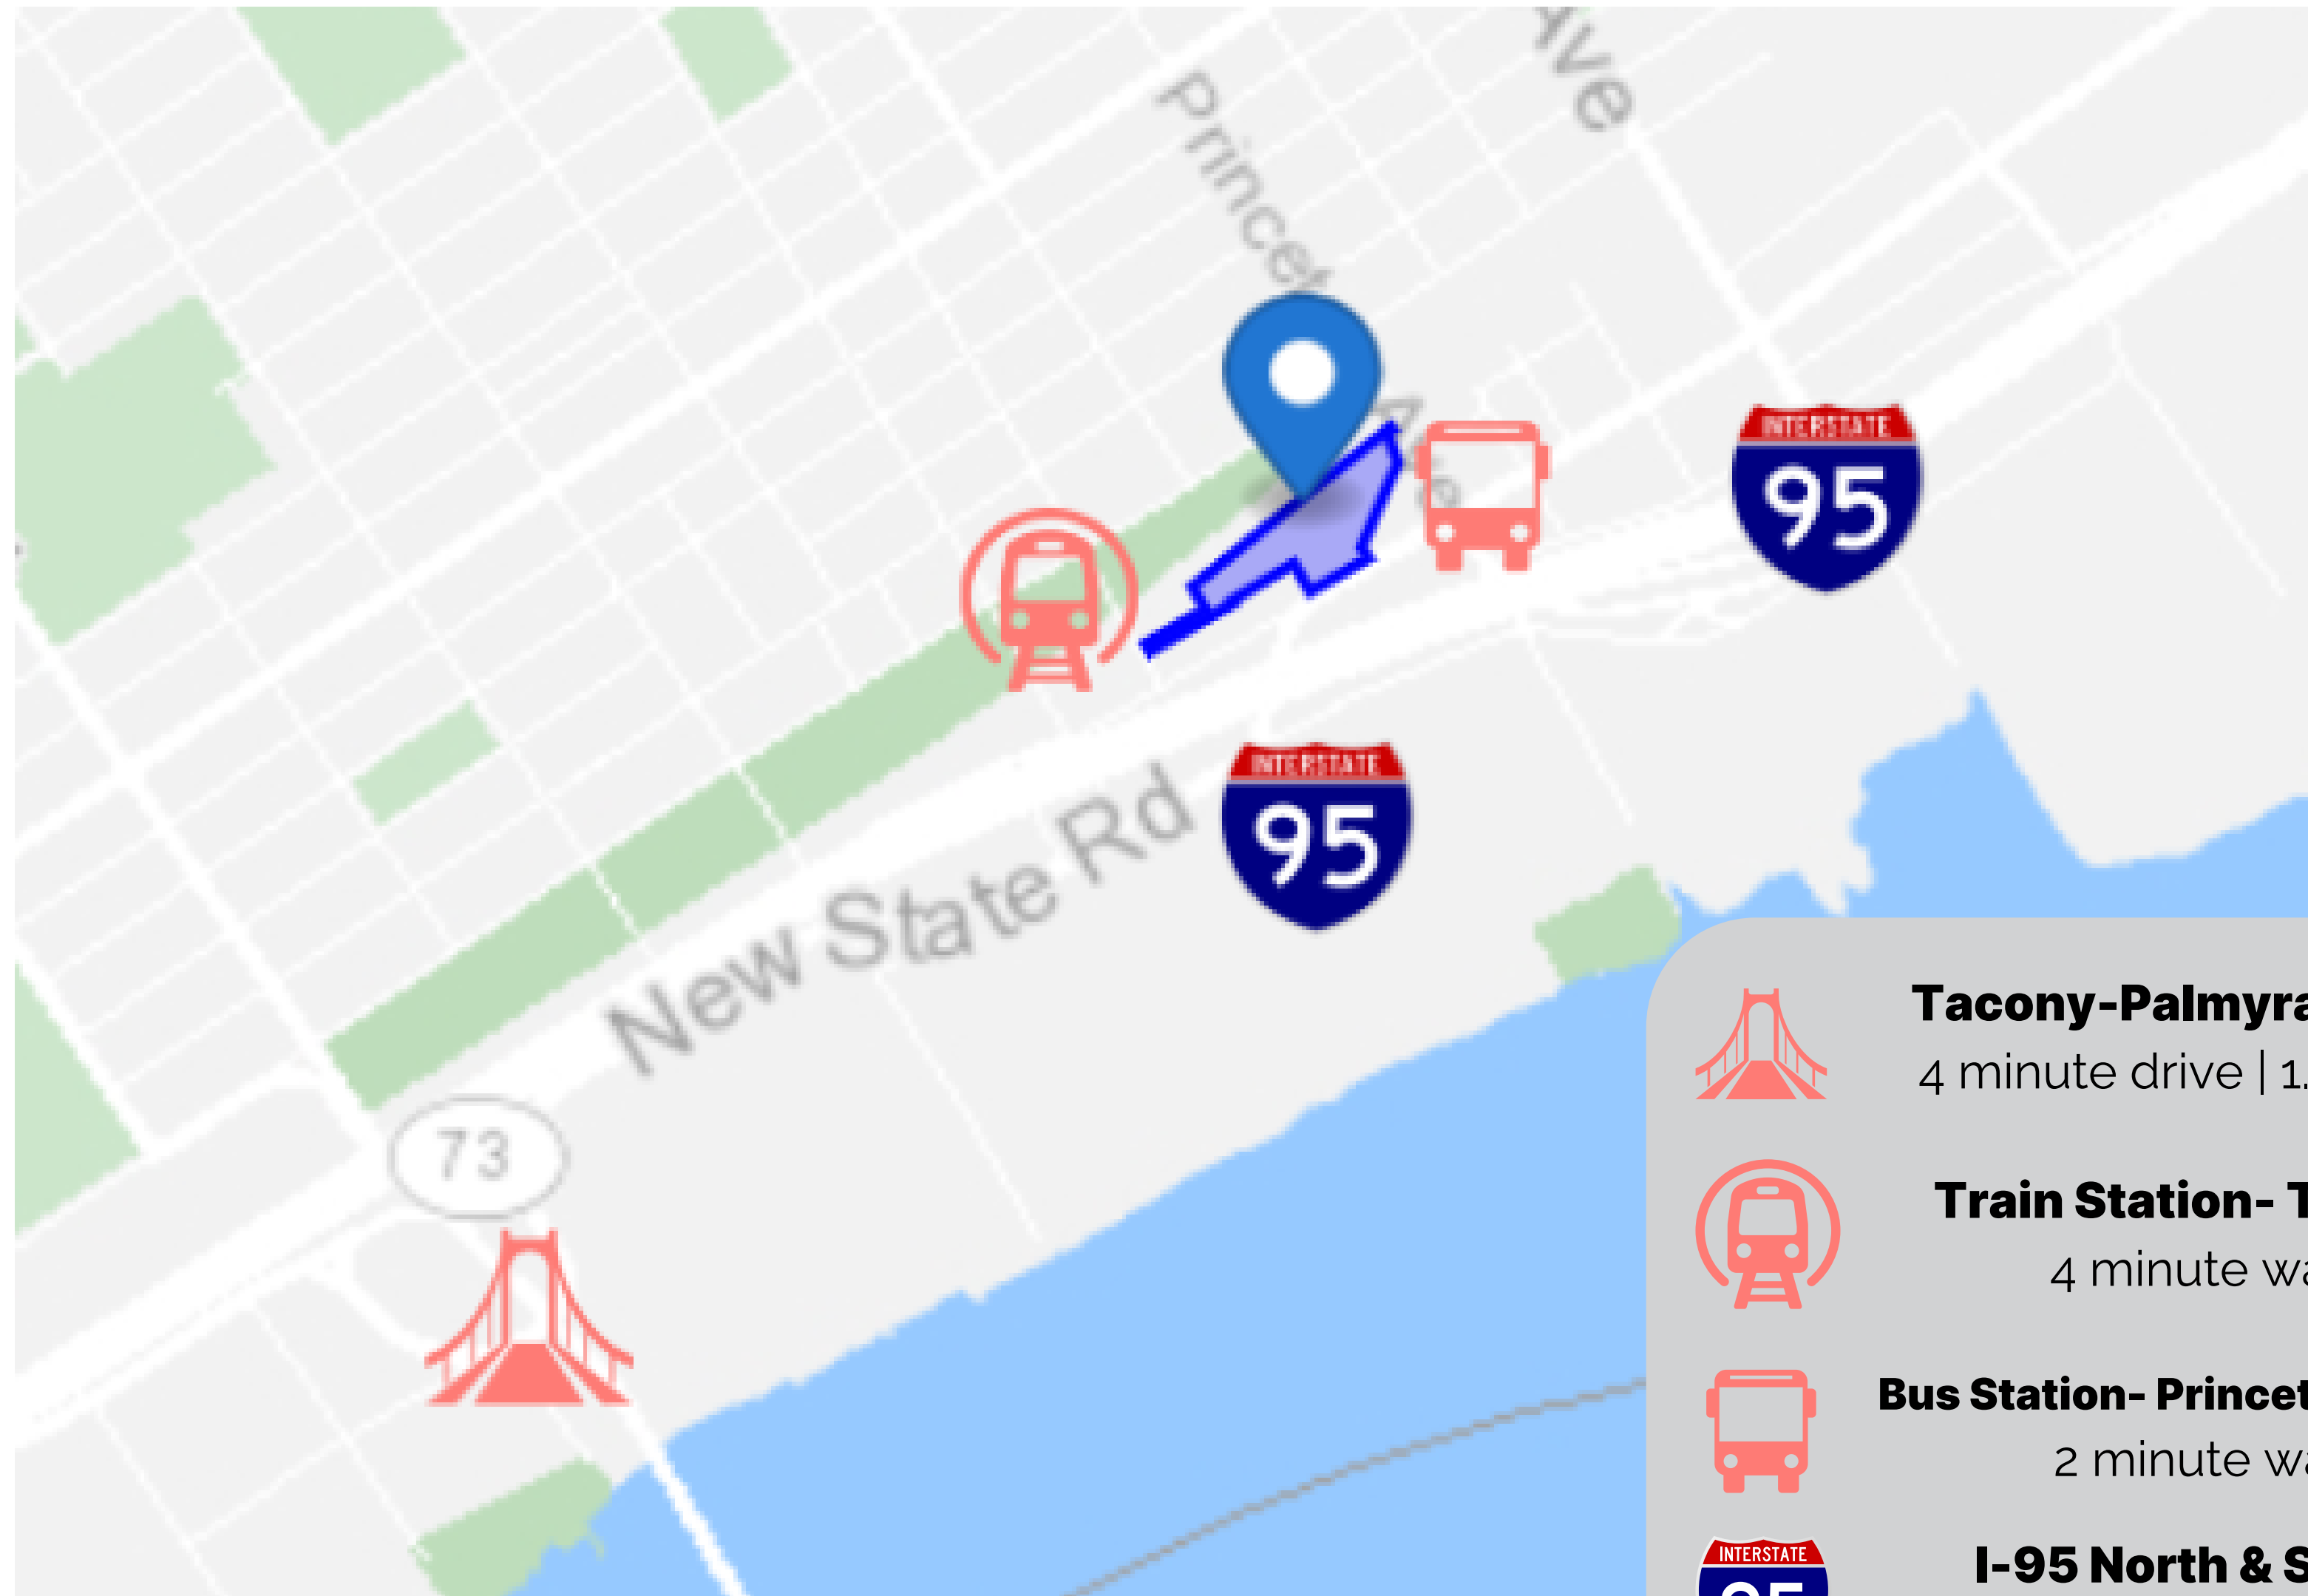

### Tacony-Palmyra Bridge

4 minute drive | 1.9 miles

### Train Station- Tacony

4 minute walk

### Bus Station- Princeton & State

2 minute walk

### I-95 North & South

N. 60 Seconds | S. 120 seconds