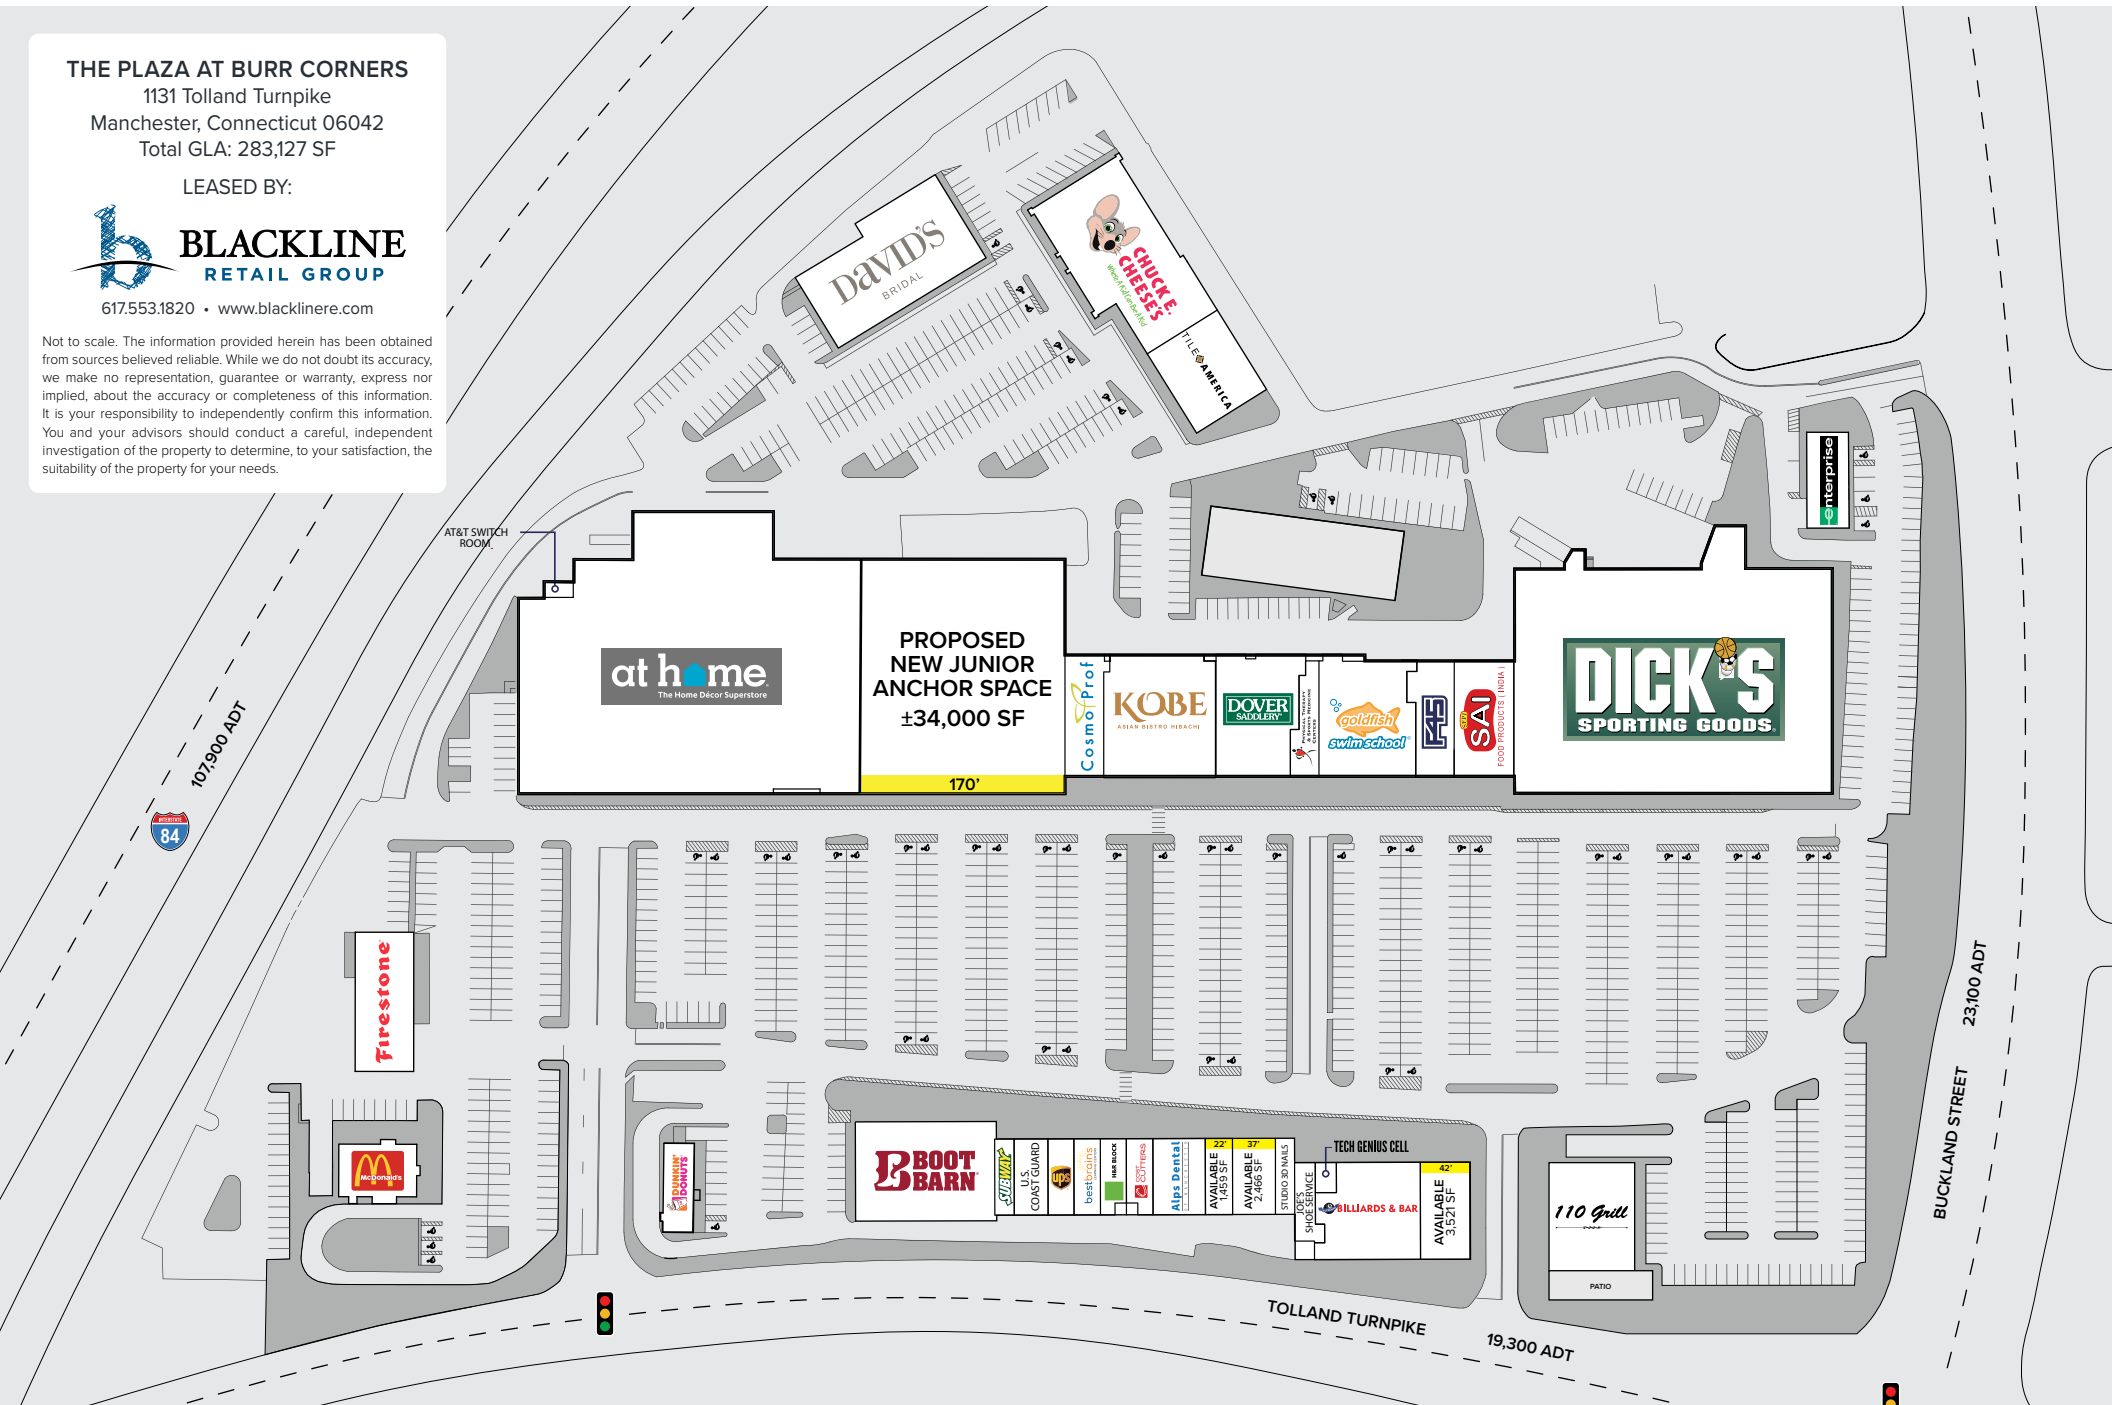

THE PLAZA AT BURR CORNERS

1131 Tolland Turnpike
Manchester, Connecticut 06042
Total GLA: 283,127 SF

LEASED BY:

617.553.1820 • www.blacklinere.com