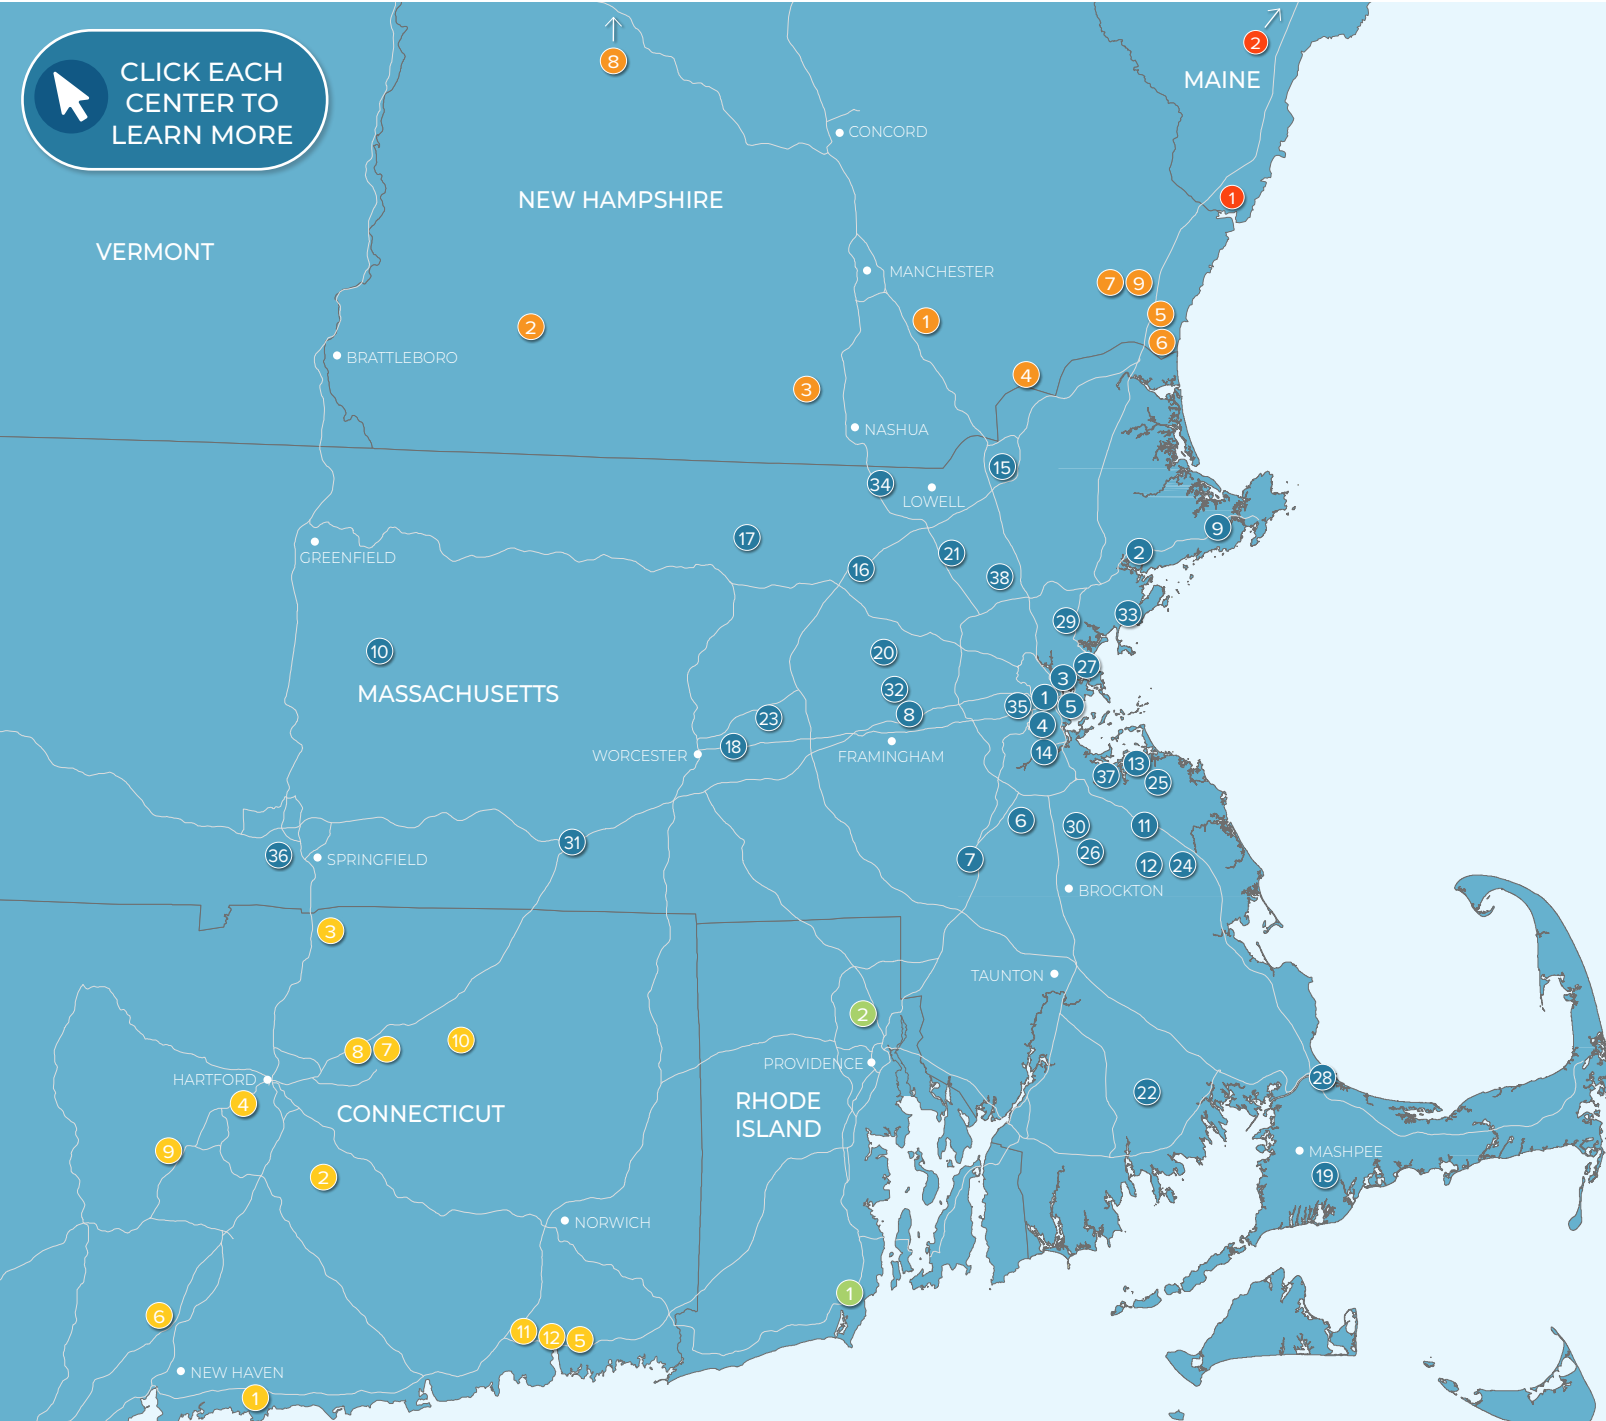

CLICK EACH CENTER TO LEARN MORE

ME/NH/CT/RI

- 1 2 Gorges Road, Kittery, ME
- 2 300 Gallery Blvd, Scarborough, ME
- 1 Hood Commons, Derry, NH
- 2 Keene Plaza, Keene, NH
- 3 Lordens Plaza, Milford, NH
- 4 Staline Plaza, Plaistow, NH
- 5 Seabrook Commons, Seabrook, NH
- 6 Seacoast Shopping Center, Seabrook, NH
- 7 Stratham Crossing, Stratham, NH
- 8 Powerhouse Plaza, West Lebanon, NH
- 9 Parkman Brook Shopping Center, Stratham, NH
- 1 Branhaven Plaza, Branhaven, CT
- 2 East Hampton Plaza, East Hampton, CT
- 3 Freshwater Commons, Enfield, CT
- 4 West Farm Shopping Center, Farmington, CT
- 5 Groton Square, Groton, CT
- 6 Hamden Mart, Hamden, CT
- 7 Big Y Plaza, Manchester, CT
- 8 Plaza at Burr Corners, Manchester, CT
- 9 Shop Rite Plaza, Southington, CT
- 10 Storrs Center, Storrs, CT
- 11 Cross Roads Shopping Center, Waterford, CT
- 12 Waterford Plaza, Waterford, CT
- 1 Salt Pond Shopping Center, Narragansett, RI
- 2 Mineral Springs Ave, North Providence, RI

MASSACHUSETTS

- 1 Continuum, Allston, MA
- 2 North Shore Crossing, Beverly, MA
- 3 Avalon North Station, Boston, MA
- 4 Brigham Circle, Boston, MA
- 5 Flats on D, Boston, MA
- 6 Village Shoppes of Canton, Canton, MA
- 7 Patriot Place, Foxborough, MA
- 8 Nobscot Village, Framingham, MA
- 9 Gloucester Crossing, Gloucester, MA
- 10 Russell Street Pad Site, Hadley, MA
- 11 Hanover Crossing, Hanover, MA
- 12 Shaw's Plaza, Hanson, MA
- 13 Launch at Hingham Shipyard, Hingham, MA
- 14 Hyde Park Plaza, Hyde Park, MA
- 15 Plaza 114, Lawrence, MA
- 16 The Point, Littleton, MA
- 17 Lunenburg Crossing, Lunenburg, MA
- 18 57 Main Street, Marlborough, MA
- 19 South Cape Village, Mashpee, MA
- 20 Victory Plaza, Maynard, MA
- 21 Pad Site, North Billerica, MA
- 22 Towne Center, North Dartmouth, MA
- 23 Free Standing Restaurant, Northborough, MA
- 24 Pembroke Center Plaza, Pembroke, MA
- 25 The Grove at Plymouth, Plymouth, MA
- 26 Randolph Shopping Center, Randolph, MA
- 27 Beachmont Square at Suffolk Downs, Revere, MA
- 28 Stop & Shop Plaza, Sandwich, MA
- 29 Hilltop Avalon Saugus, Saugus, MA
- 30 Walgreens Plaza, Stoughton, MA
- 31 The Center at Hobbs Brook, Sturbridge, MA
- 32 Meadow Walk, Sudbury, MA
- 33 The Shops at Vinnin Square, Swampscott, MA
- 34 The Edge District, Tyngsborough, MA
- 35 Stop & Shop Plaza, Watertown, MA
- 36 Westfield Shops, Westfield, MA
- 37 1515 Commercial Street, Weymouth, MA
- 38 Wilmington Crossing, Wilmington, MA