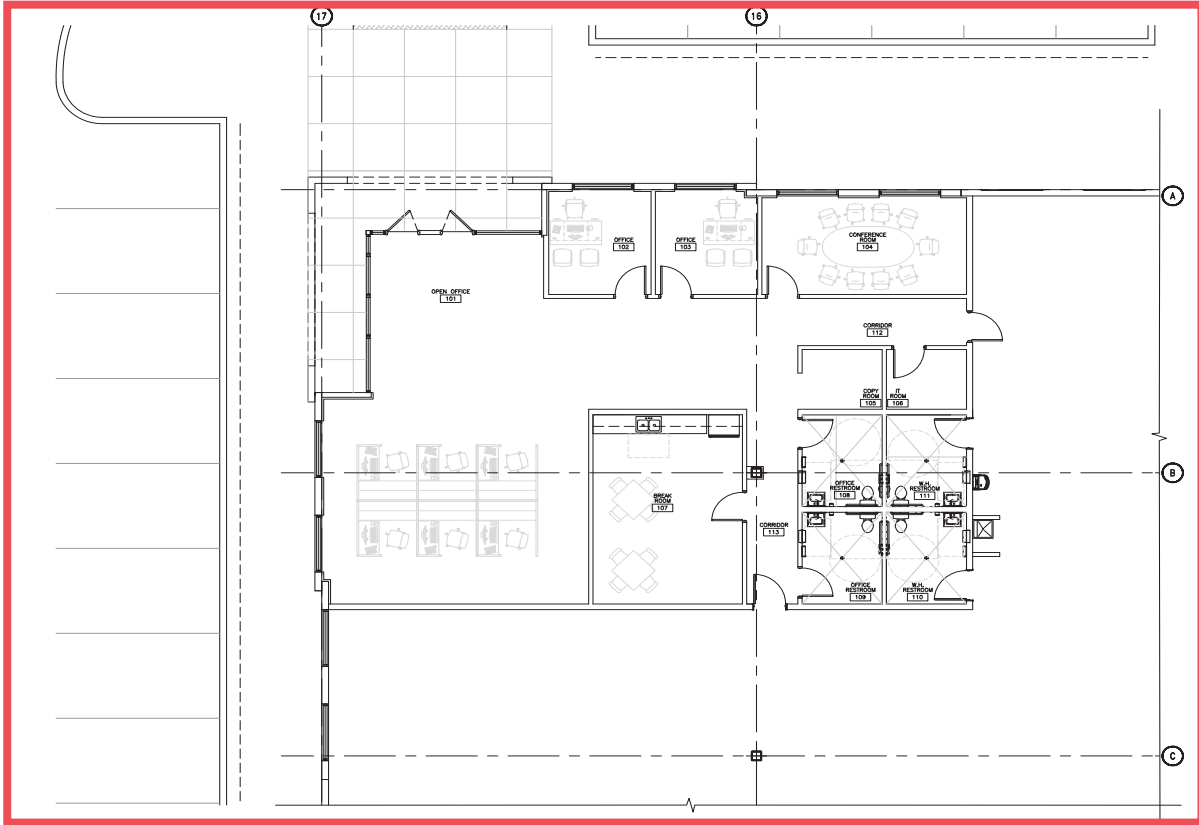

SPEC OFFICE SPACE
±2,700 sq. ft.