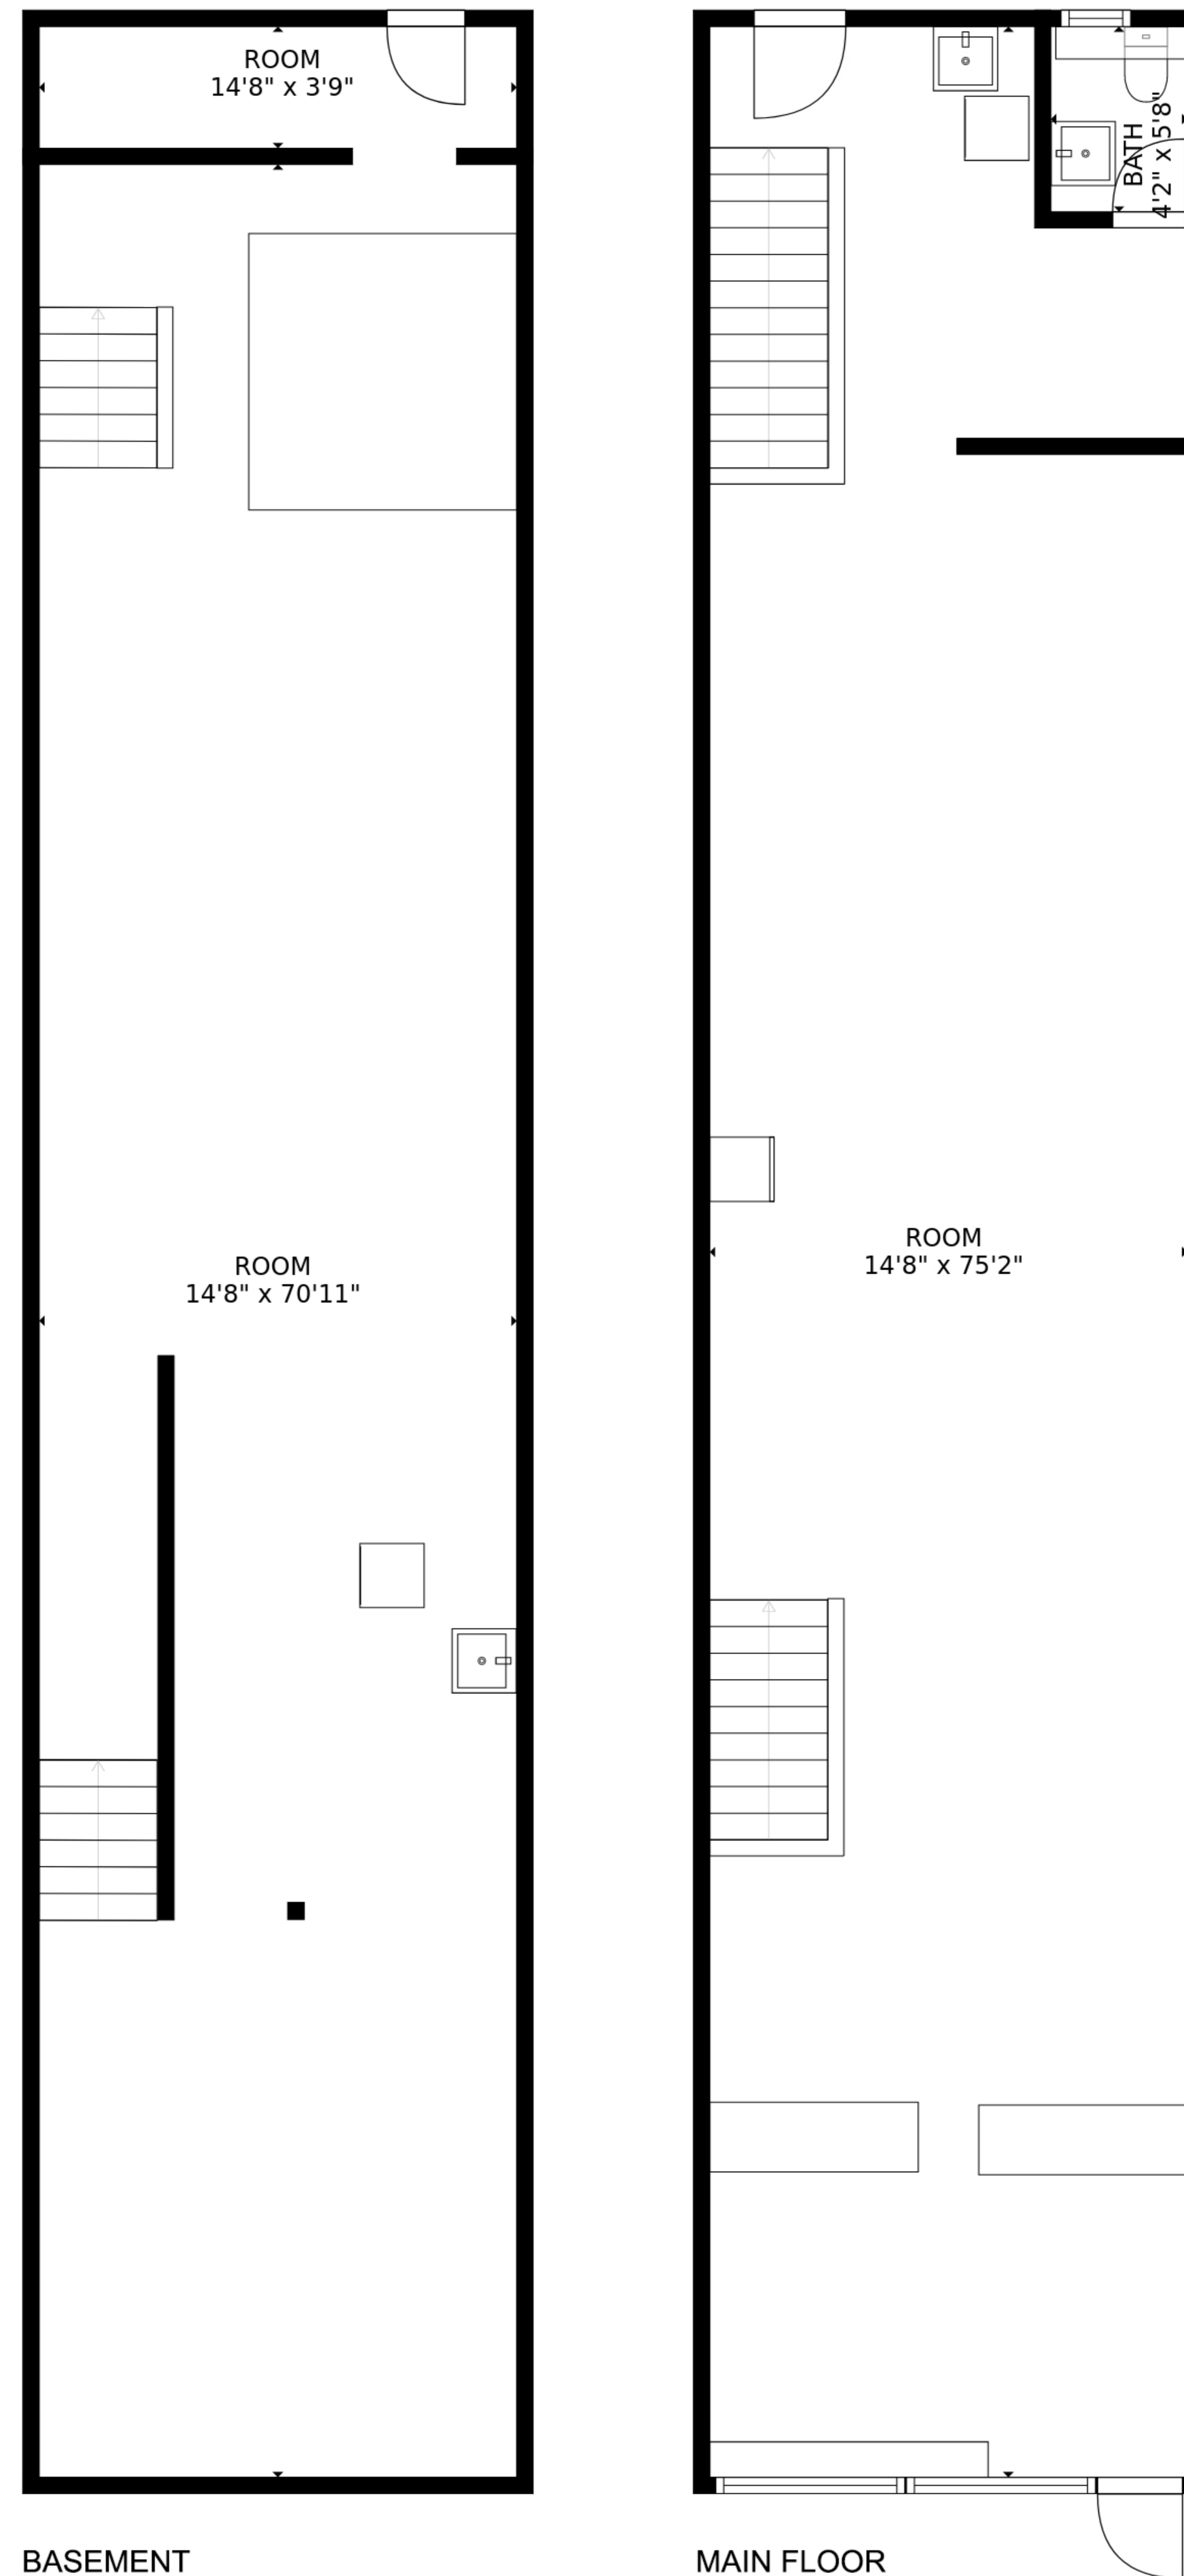

1352 CLIFTON AVE CLIFTON, NJ

1,188 SF

SIZES AND DIMENSIONS ARE APPROXIMATE, ACTUAL MAY VARY.