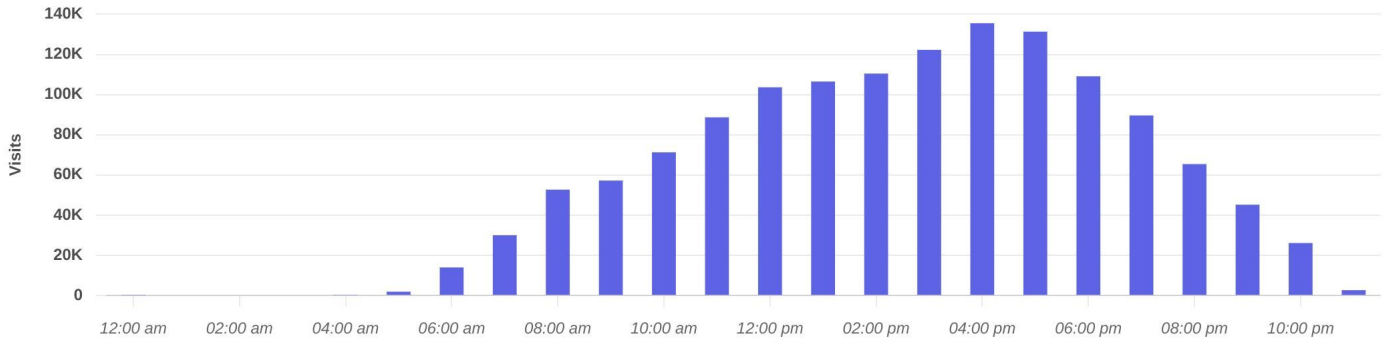

Daily Visits

VONS
820 Arneill Rd, Camarillo, CA... # 1672

Visits | Apr 1st, 2023 - Mar 31st, 2024
Data provided by Placer Labs Inc. (www.placer.ai)

Property Overview

Apr 1, 2023 - Mar 31, 2024

Hourly Visits

VONS

820 Arneill Rd, Camarillo, CA... # 1672

Visits | Apr 1st, 2023 - Mar 31st, 2024

Data provided by Placer Labs Inc. (www.placer.ai)