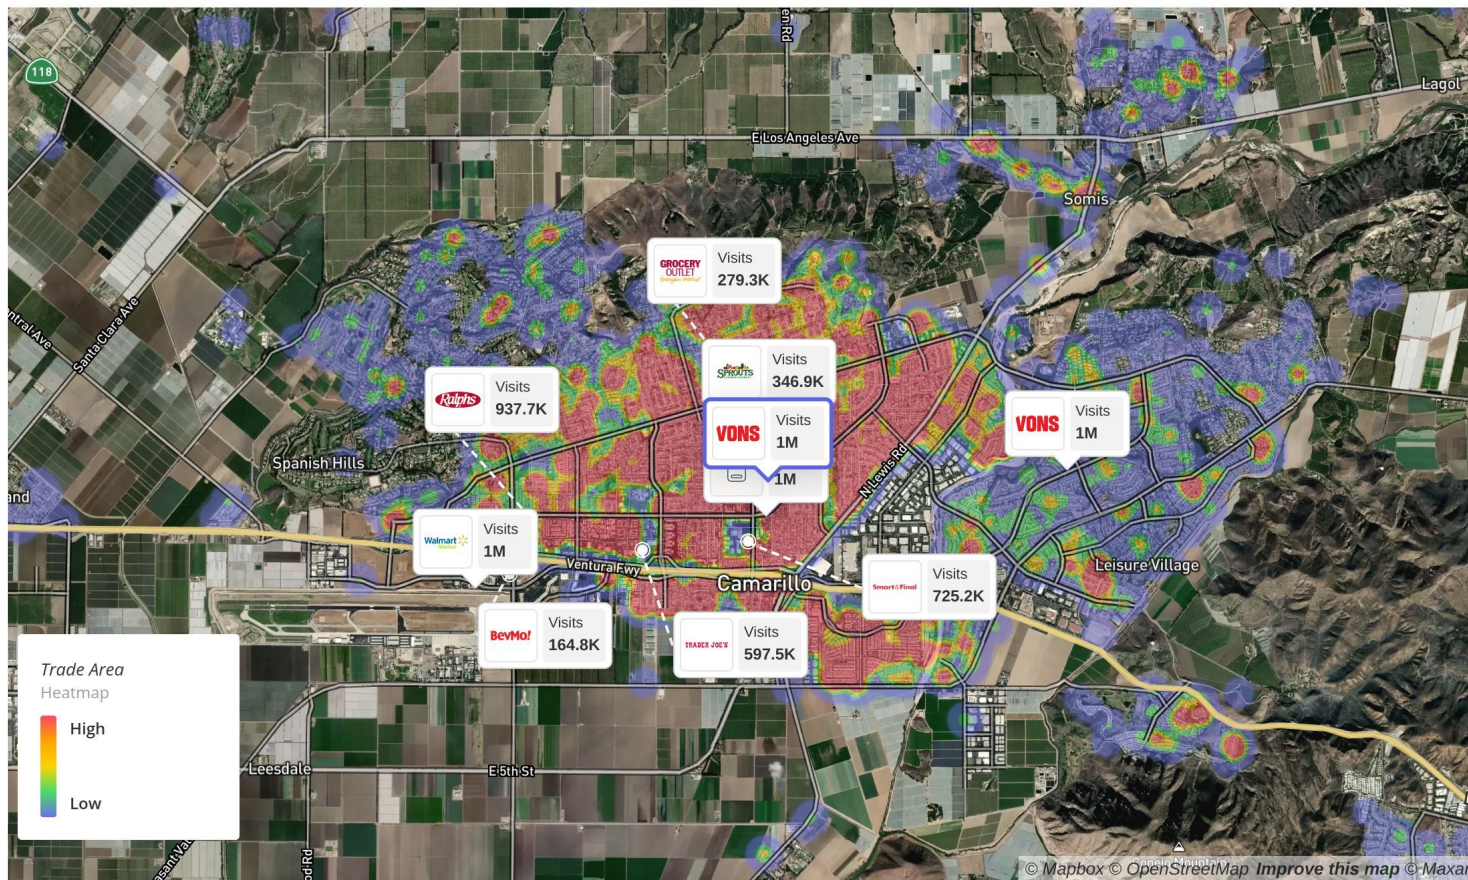

Property Overview

Apr 1, 2023 - Mar 31, 2024

Audience Overview

Summary

Property	Median Household Income	Bachelor's Degree or Higher	Most Common Ethnicity	Persons per Household
VONS Arneill Rd, Camarillo, CA	\$101.2K	38.7%	White (49.7%)	2.88
California	\$84.8K	35.3%	Hispanic or Latino (39.5%)	2.99

Apr 1st, 2023 - Mar 31st, 2024 | Data Source: Census 2021
Data provided by Placer Labs Inc. (www.placer.ai)

Property Overview

Apr 1, 2023 - Mar 31, 2024

Market Landscape

Home locations are obfuscated for privacy and randomly placed within a census block. They do not represent actual home addresses.

Apr 1st, 2023 - Mar 31st, 2024

Data provided by Placer Labs Inc. (www.placer.ai)

Property Overview

Apr 1, 2023 - Mar 31, 2024

Ranking Overview

VONS
820 Arneill Rd, Camarillo, CA... # 1672

Category: Groceries | Visits | Apr 1st, 2023 - Mar 31st, 2024
Data provided by Placer Labs Inc. (www.placer.ai)

Daily Visits

VONS
820 Arneill Rd, Camarillo, CA... # 1672

Visits | Apr 1st, 2023 - Mar 31st, 2024
Data provided by Placer Labs Inc. (www.placer.ai)

Property Overview

Apr 1, 2023 - Mar 31, 2024

Hourly Visits