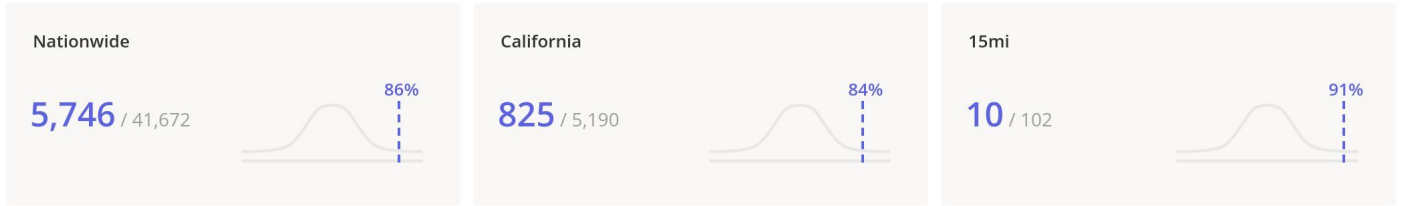

Apr 1st, 2023 - Mar 31st, 2024

Data provided by Placer Labs Inc. (www.placer.ai)

Property Overview

Apr 1, 2023 - Mar 31, 2024

Ranking Overview

VONS
820 Arneill Rd, Camarillo, CA... # 1672

Category: Groceries | Visits | Apr 1st, 2023 - Mar 31st, 2024
Data provided by Placer Labs Inc. (www.placer.ai)