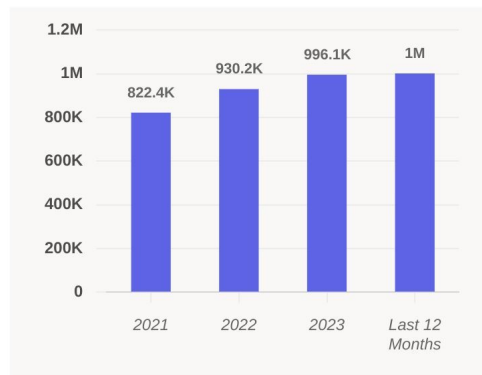

Property Overview

Apr 1, 2023 - Mar 31, 2024

Metrics

VONS

820 Arneill Rd, Camarillo, CA 9... # 1672

Visits	1M	Avg. Dwell Time	19 min
Visits / sq ft	21.23	Panel Visits	36.8K
Size - sq ft	47.2K	Visits YoY	+5.3%
Visitors	130.2K	Visits Yo2Y	+17.7%
Visit Frequency	7.69	Visits Yo3Y	+31.6%

Apr 1st, 2023 - Mar 31st, 2024
Data provided by Placer Labs Inc. (www.placer.ai)

Visits Trend

VONS

Arneill Rd, Camarillo, CA # 1672

Daily | Visits | Apr 1st, 2023 - Mar 31st, 2024
Data provided by Placer Labs Inc. (www.placer.ai)