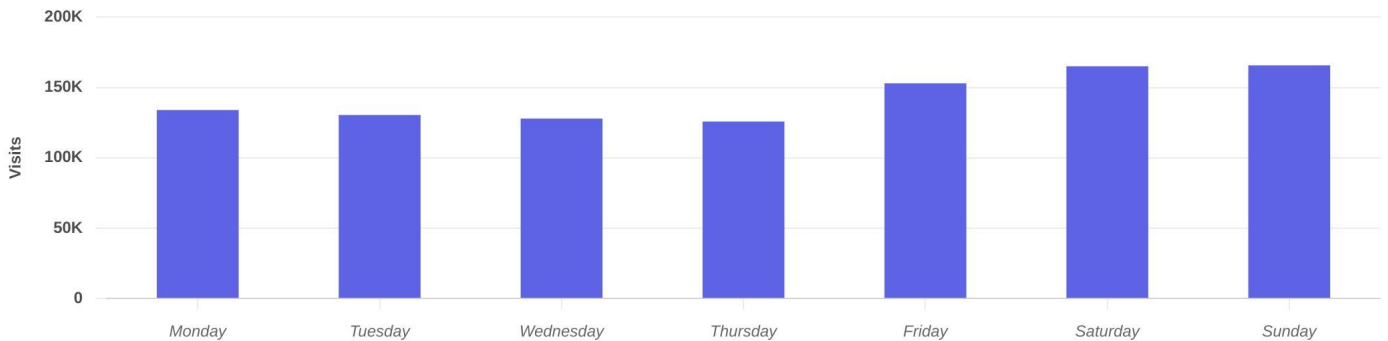

Apr 1st, 2023 - Mar 31st, 2024

Data provided by Placer Labs Inc. (www.placer.ai)

Property Overview

Apr 1, 2023 - Mar 31, 2024

Ranking Overview

VONS
820 Arneill Rd, Camarillo, CA... # 1672

Category: Groceries | Visits | Apr 1st, 2023 - Mar 31st, 2024
Data provided by Placer Labs Inc. (www.placer.ai)

Daily Visits

VONS
820 Arneill Rd, Camarillo, CA... # 1672

Visits | Apr 1st, 2023 - Mar 31st, 2024
Data provided by Placer Labs Inc. (www.placer.ai)

Property Overview

Apr 1, 2023 - Mar 31, 2024

Hourly Visits