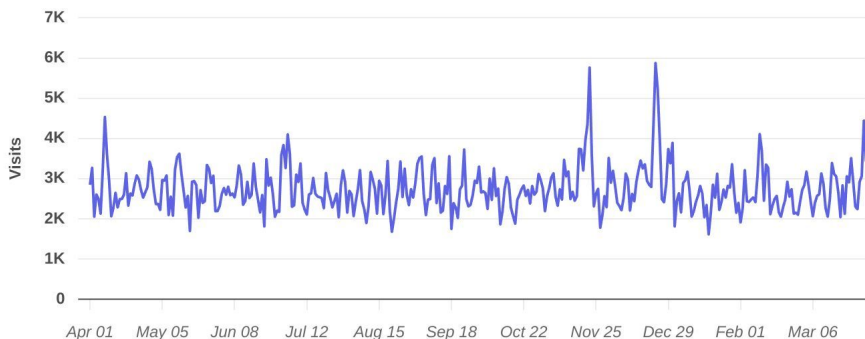

Property Overview

Apr 1, 2023 - Mar 31, 2024

Metrics

VONS

820 Arneill Rd, Camarillo, CA 9... # 1672

Visits	1M	Avg. Dwell Time	19 min
Visits / sq ft	21.23	Panel Visits	36.8K
Size - sq ft	47.2K	Visits YoY	+5.3%
Visitors	130.2K	Visits Yo2Y	+17.7%
Visit Frequency	7.69	Visits Yo3Y	+31.6%

Apr 1st, 2023 - Mar 31st, 2024
Data provided by Placer Labs Inc. (www.placer.ai)

Visits Trend

VONS

Arneill Rd, Camarillo, CA # 1672

Daily | Visits | Apr 1st, 2023 - Mar 31st, 2024
Data provided by Placer Labs Inc. (www.placer.ai)