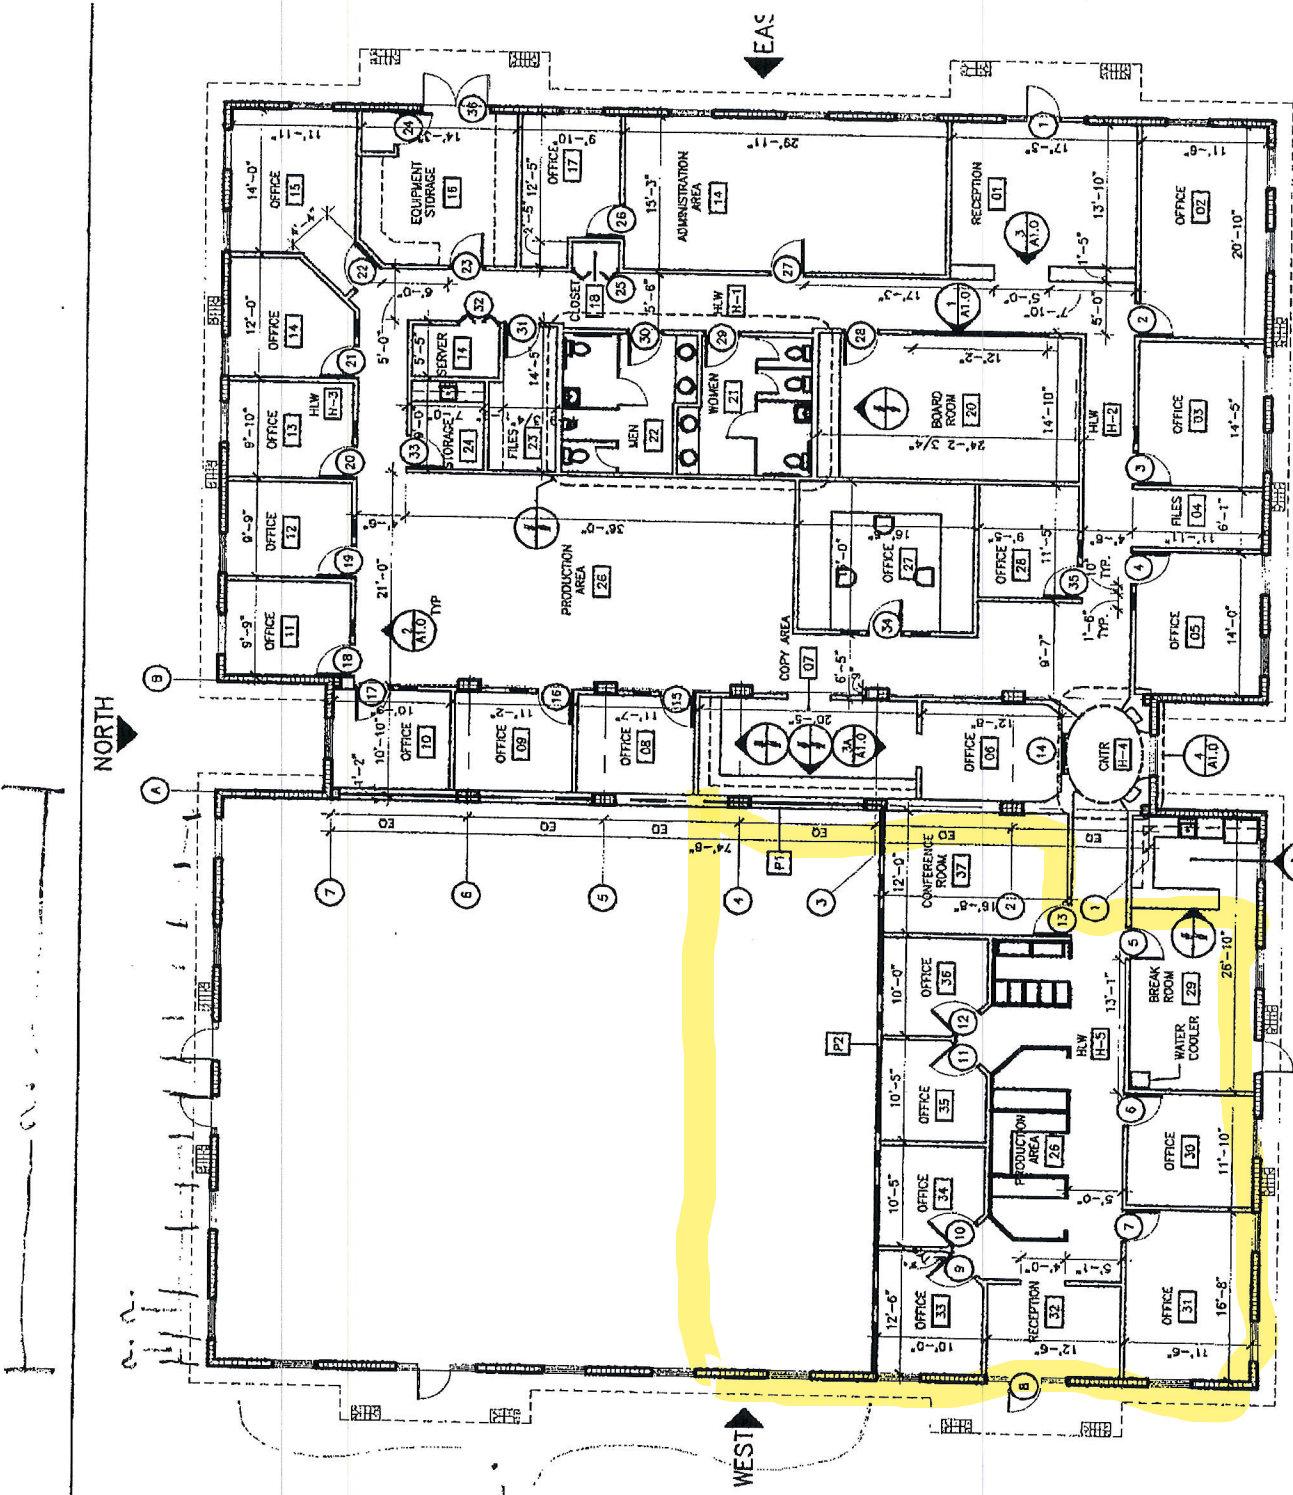

4-2-06
 P.1
 941-921-4083
 CDR
 Apr 02 06 01:51P
 Bom, Can you give me some dimensions on
 always space: window-door call outs, over-all
 dimensions

FLOOR PLAN

SCALE 1/8" = 1'-0"

813 881 1258