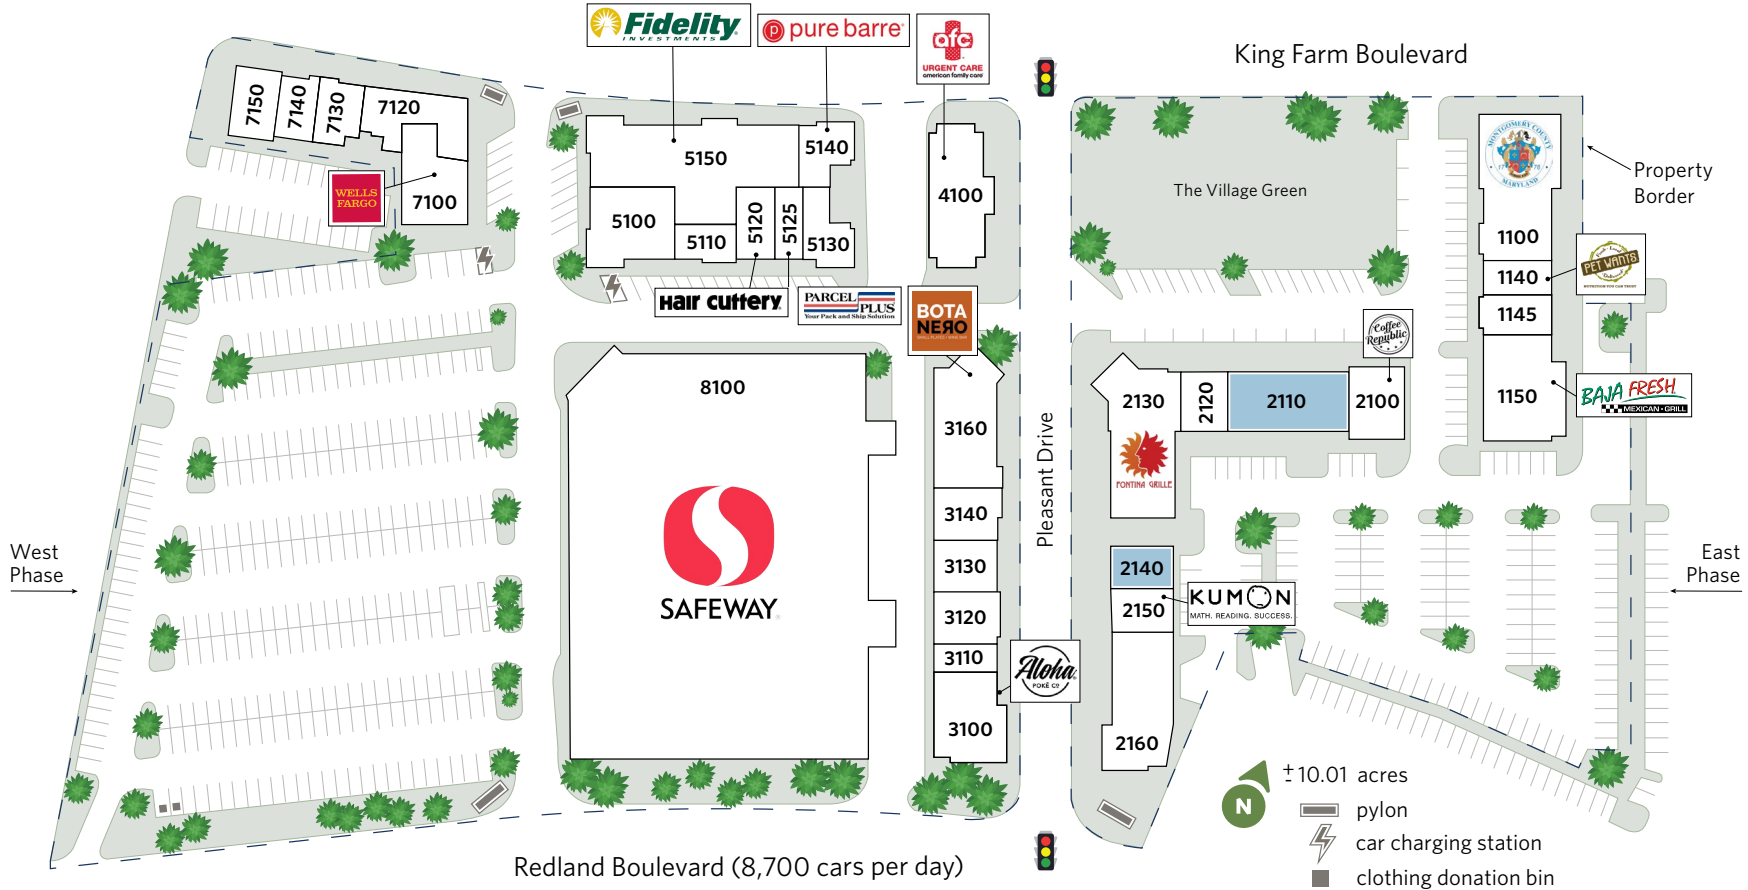

# KING FARM VILLAGE CENTER

302-404 King Farm Blvd., Rockville, MD 20850

For information:

**Kyle Irwin**

E: kirwin@sterlingorganization.com

P: 855-384-6474

Redland Boulevard (8,700 cars per day)

UNIT	TENANT	SQ. FT.	UNIT	TENANT	SQ. FT.	UNIT	TENANT	SQ. FT.	UNIT	TENANT	SQ. FT.
1100	Montgomery County Liquors	4,010	<b>2140</b>	<b>Available</b>	<b>1,226</b>	3160	Botanero	3,308	5150	Fidelity Investments	6,091
1140	Pet Wants	1,062	2150	Kumon	1,500	4100	AFC Urgent Care	3,182	7100	Wells Fargo	2,467
1145	Fruit N Boba Tea	1,004	2160	State of the Art Dental Group	3,693	5100	King Farm Beer & Wine Market	3,632	7120	Alloy Personal Training	2,194
1150	Baja Fresh Mexican Grill	3,112	3100	Aloha Poke	1,864	5110	King Farm Cleaners	992	7130	Don Chicken	1,336
2100	Coffee Republic	1,465	3110	CPR Cell Phone Repair	850	5120	Hair Cuttery	1,304	7140	Healing Hands PREP	1,040
<b>2110</b>	<b>Available</b>	<b>3,473</b>	3120	Ming Chinese Restaurant	1,000	5125	Parcel Plus	1,083	7150	Woolwinders A Knitting Salon	1,066
2120	L'or Hair	1,353	3130	The Spa K	1,670	5130	Nagoya Sushi	1,500	8100	Safeway	53,754
2130	Fontina Grille	4,414	3140	Kicks Karate	1,902	5140	Pure Barre	1,599			

**Total Square Feet: 118,146**