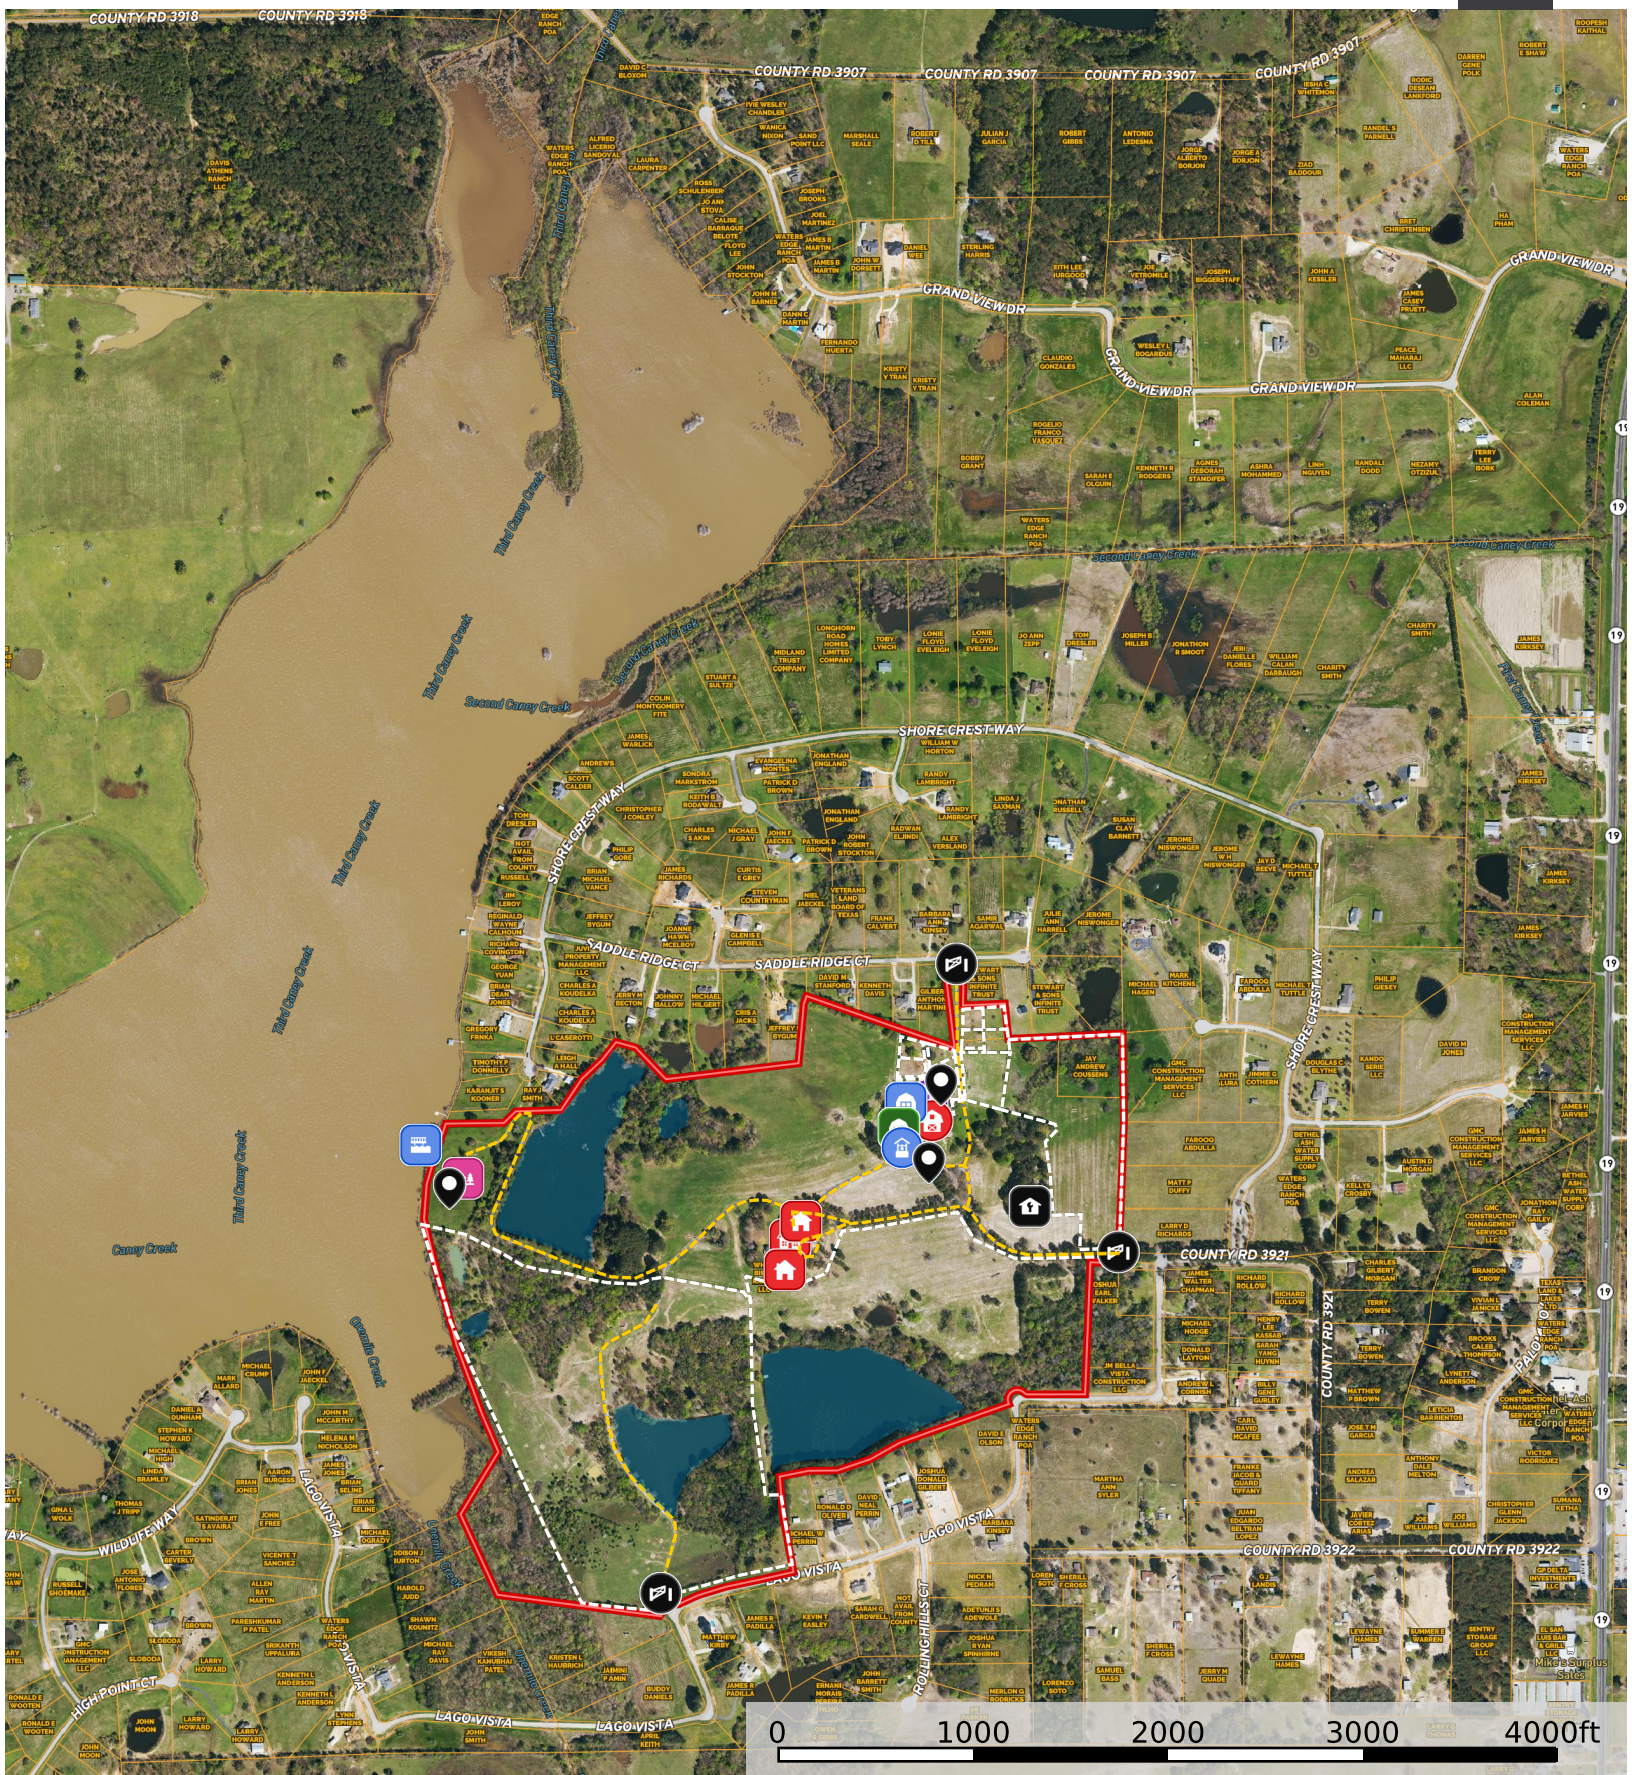

6700 Valley View Drive Athens Texas

Texas, AC +/-

- Generator
- Well
- Orchard
- Trainers Cabin
- Boat House
- 6 Horse Priefert Walker
- Gate
- Gym and Office with full bath
- 1 Bedroom Casita & 3 Car
- Shop
- Equipment Storage
- Chicken Coup
- Barn
- Foreman's House
- Main House
- Fence
- Road / Trail
- Pond / Tank
- Boundary