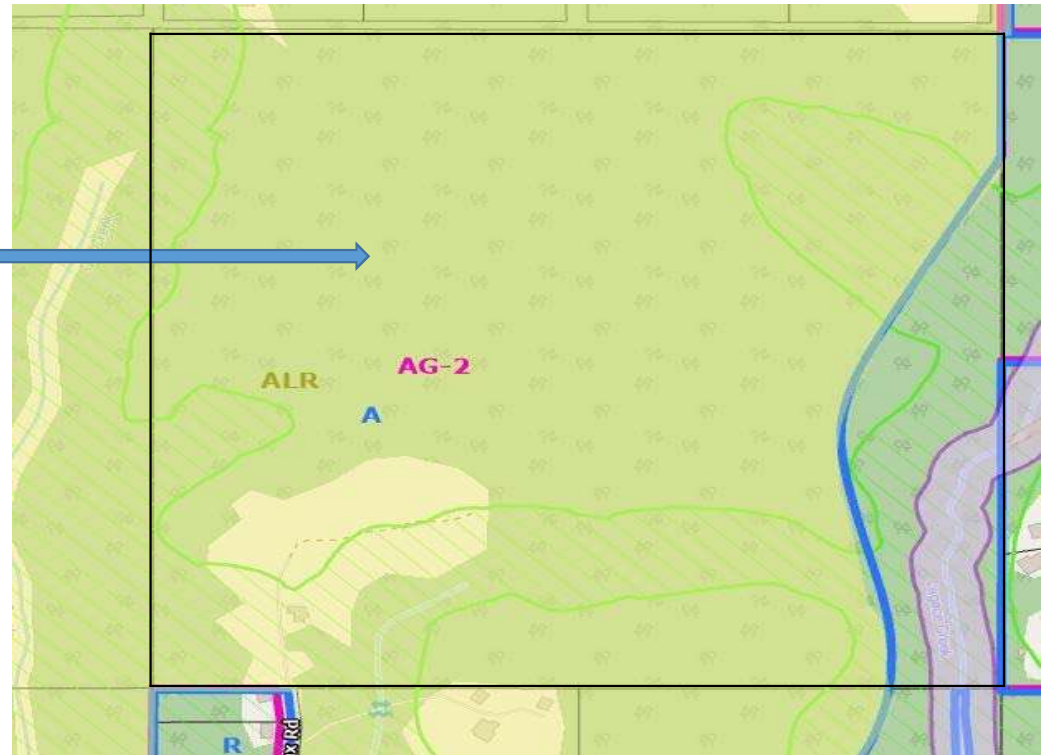

Welcome to
MISSION DISTRICT
Affordable Housing

160 acres Beautifully
Envisioned.

Naturally Refined.

Infinitely Well Connected

12408 SUEX ROAD
MISSION BC

CONTEXT

SMALL SCALE FARMING

16 LOTS ZONING AG1
10 ACRES EACH LOT

FARM LAYOUT DESIGN IDEAS