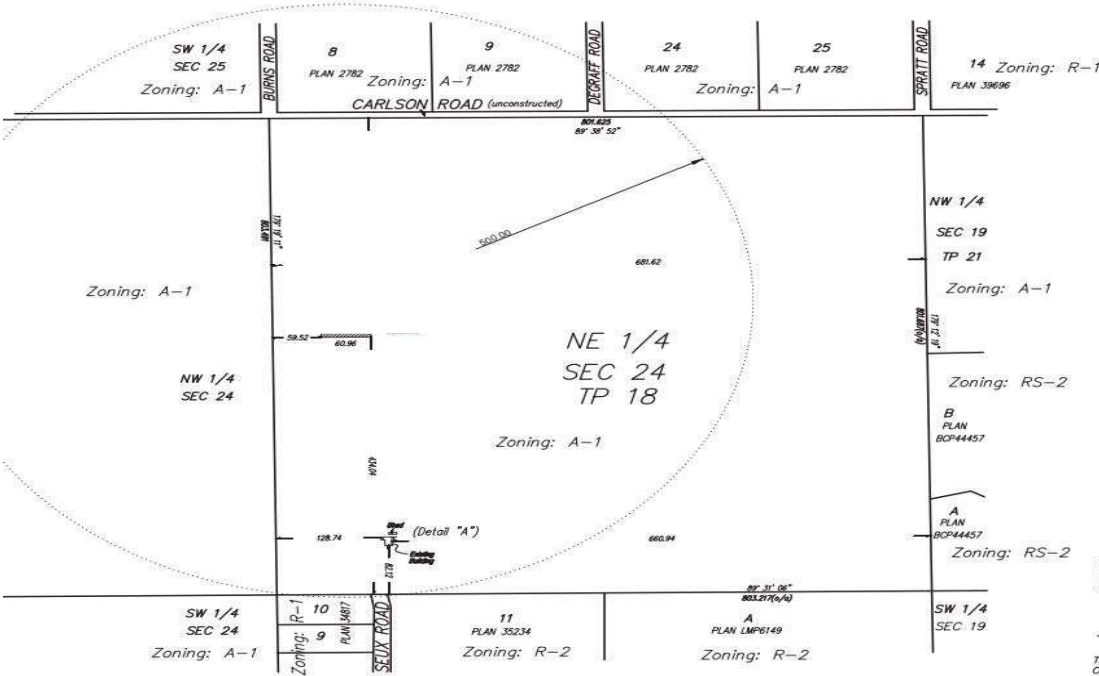

Welcome to
MISSION DISTRICT
Affordable Housing

160 acres Beautifully
Envisioned.

Naturally Refined.

Infinitely Well Connected

12408 SUEX ROAD
MISSION BC

CONTEXT

SMALL SCALE FARMING

16 LOTS ZONING AG1
10 ACRES EACH LOT

FARM LAYOUT DESIGN IDEAS