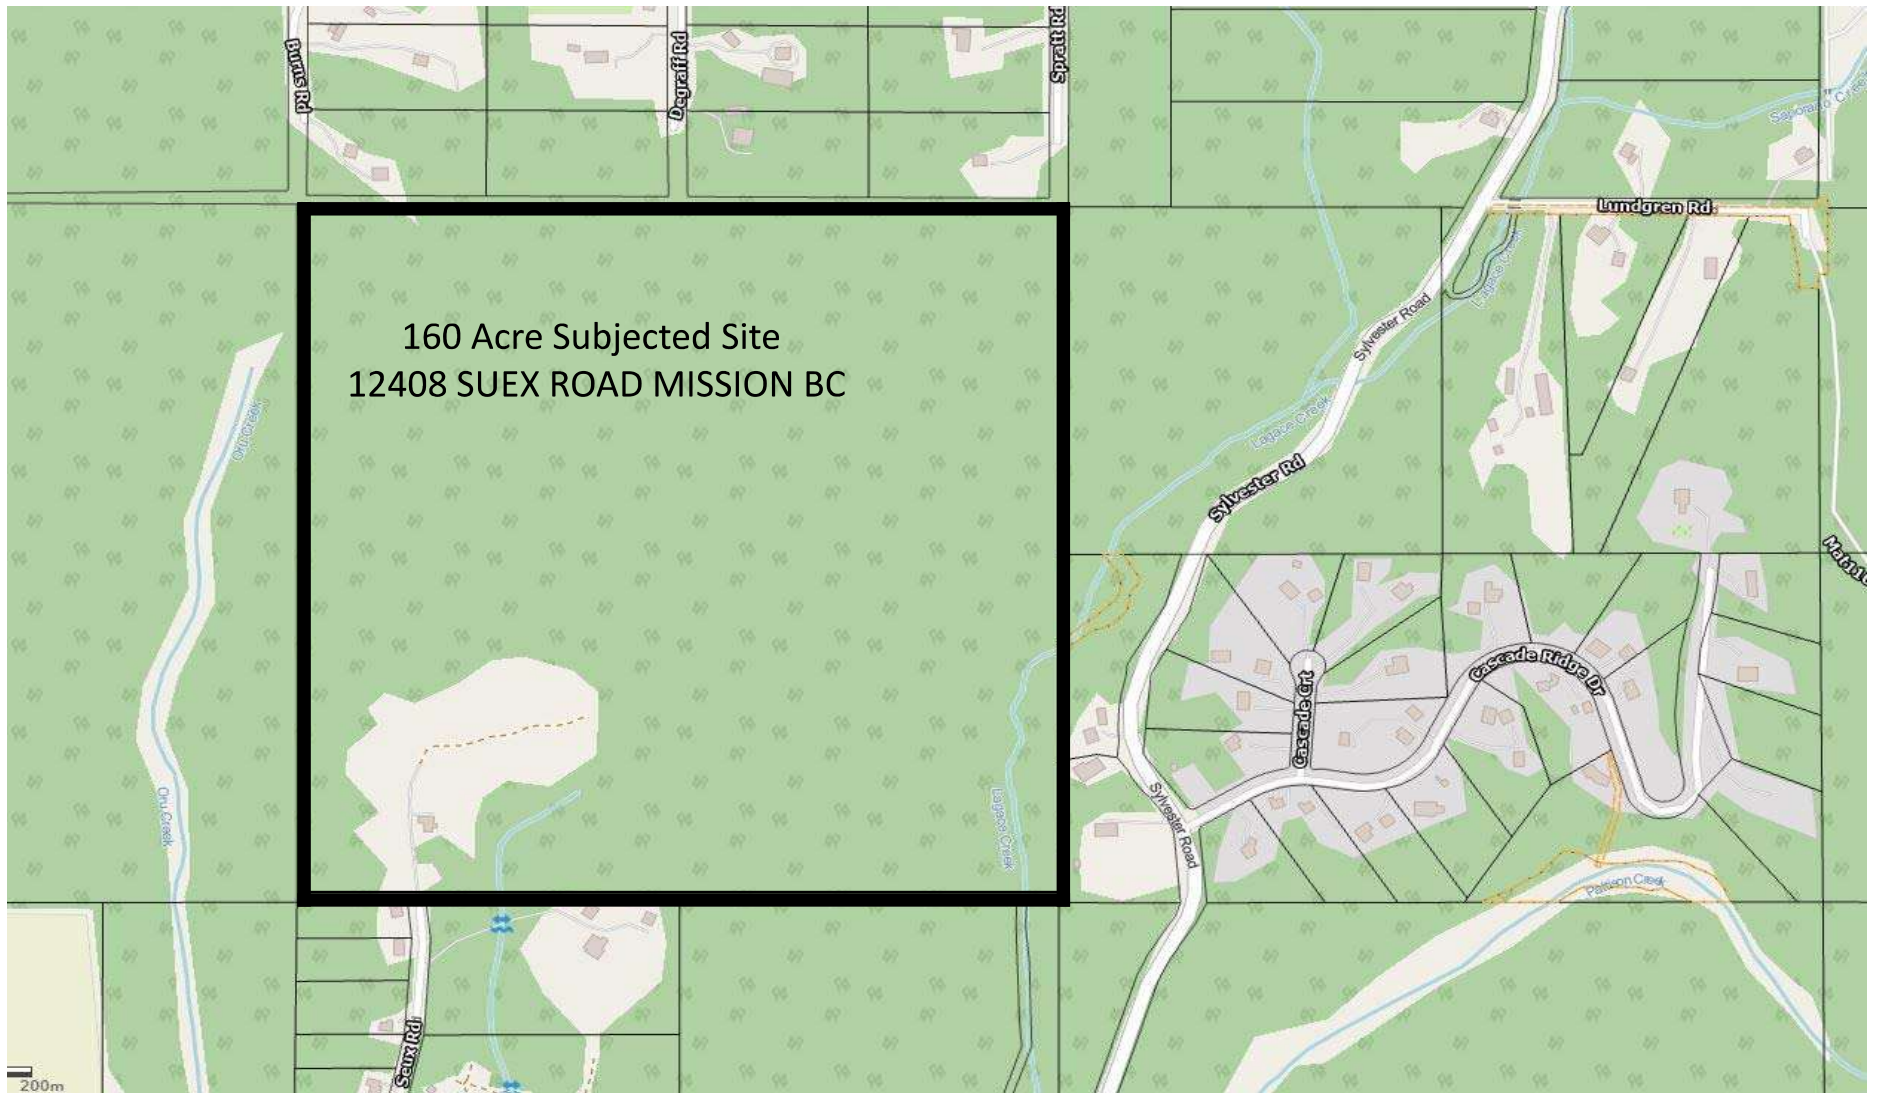

Welcome to
MISSION DISTRICT
Affordable Housing

160 acres Beautifully
Envisioned.

Naturally Refined.

Infinitely Well Connected

12408 SUEX ROAD
MISSION BC

CONTEXT

SMALL SCALE FARMING

16 LOTS ZONING AG1
10 ACRES EACH LOT

FARM LAYOUT DESIGN IDEAS