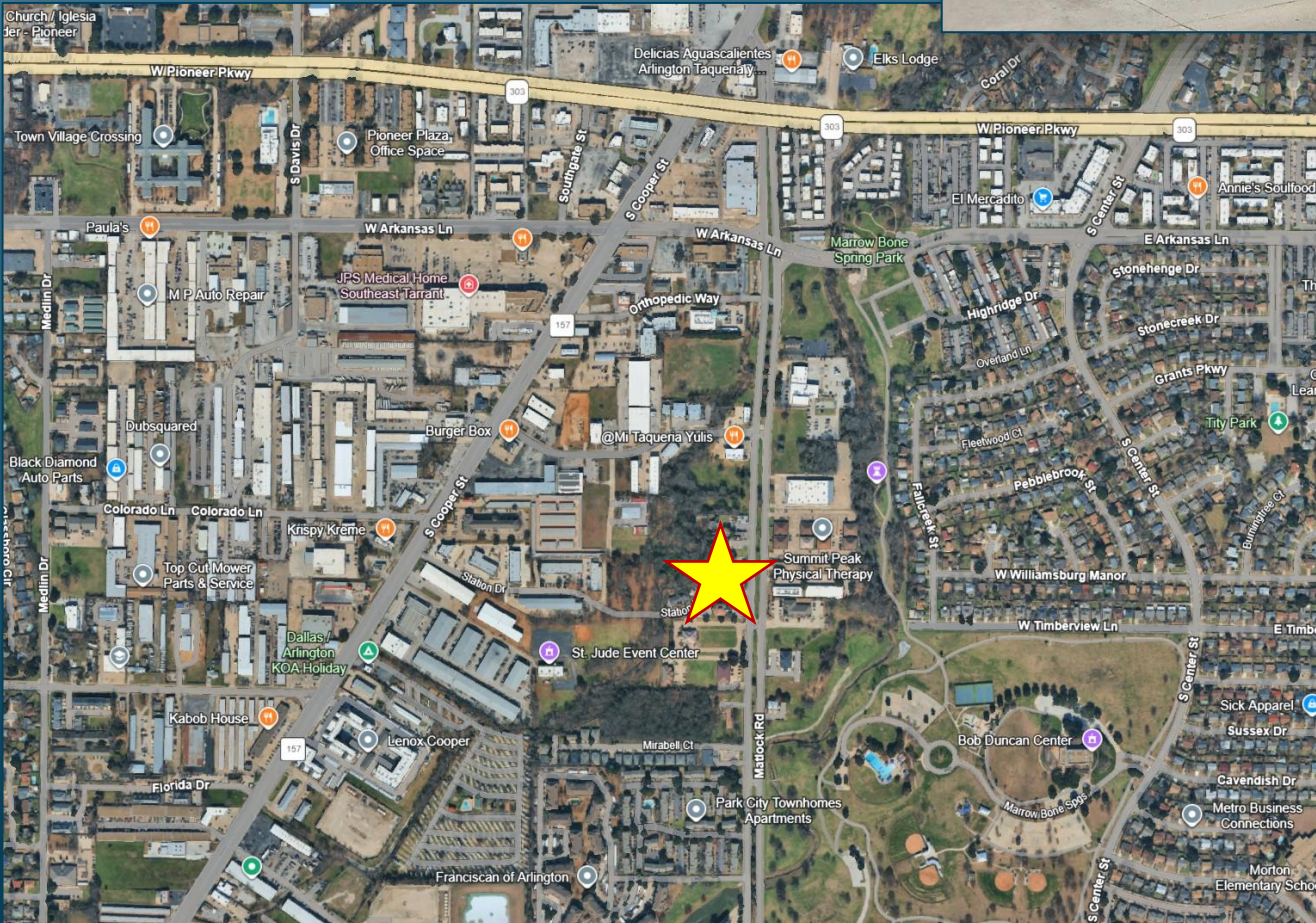

FLOORPLAN

MEDICAL OFFICE

2624 Matlock Rd., Arlington, TX 76015

5,997 SF

Steve Shrum
817.881.3837

shrum@glaciercommercial.com

PROPERTY HIGHLIGHTS

- Class “A” Medical Office Building
- 5,997 Square Feet
- Can Be Demised into Two Suites
- Built in 2004
- All Offices are Plumed for Medical
- User/Investment Opportunity
- Located Near Hospitals and Dental District
- Conveniently Located Near Restaurants, Hotels, and Shopping