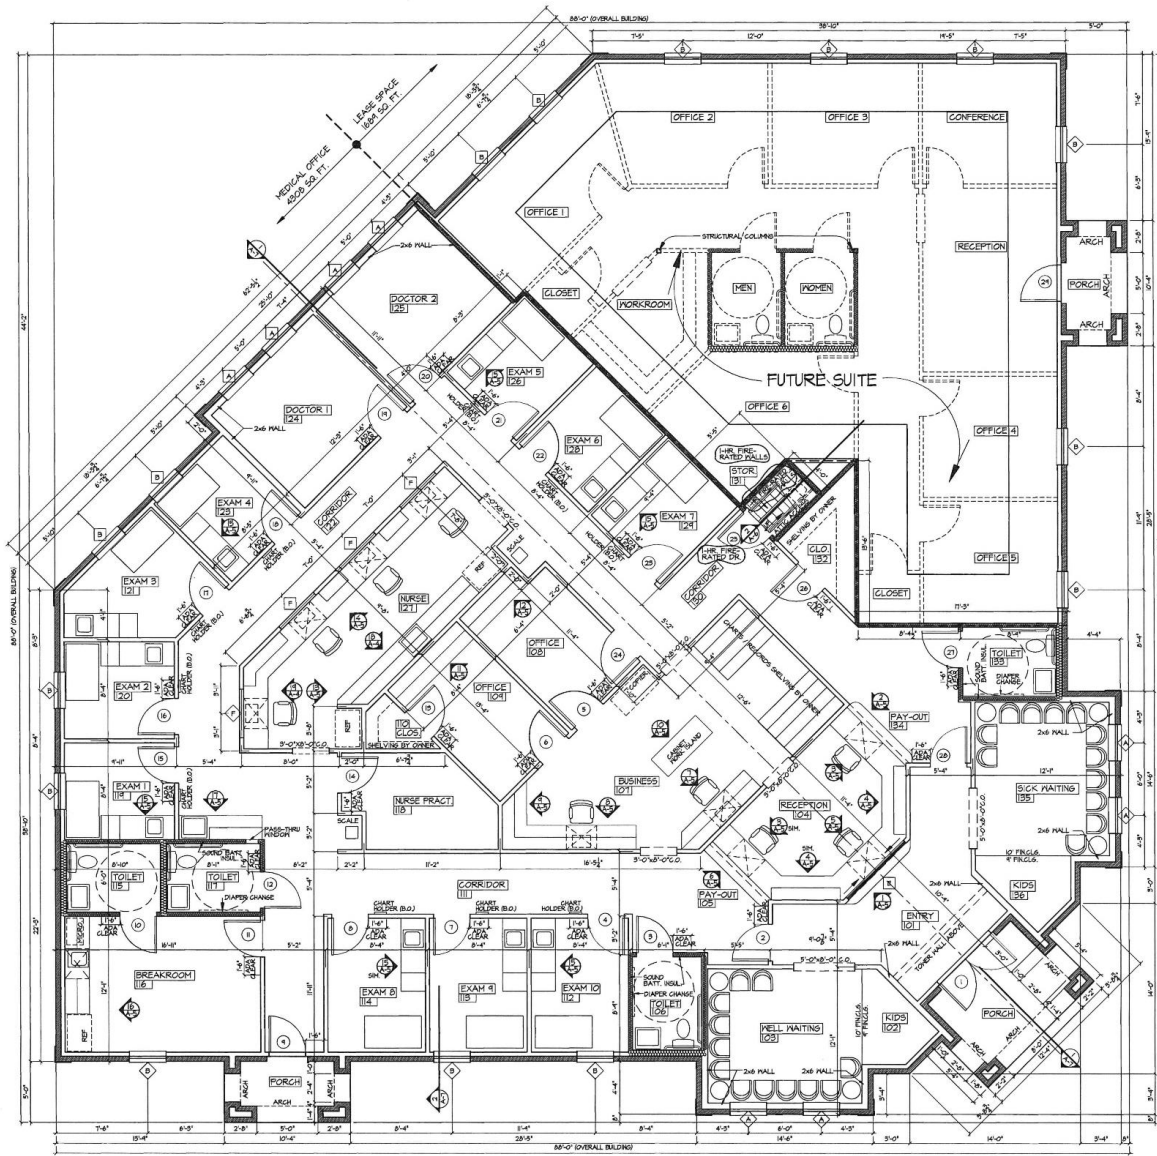

FLOORPLAN

MEDICAL OFFICE

2624 Matlock Rd., Arlington, TX 76015

5,997 SF

Steve Shrum
817.881.3837

shrum@glaciercommercial.com

PROPERTY HIGHLIGHTS

- Class “A” Medical Office Building
- 5,997 Square Feet
- Can Be Demised into Two Suites
- Built in 2004
- All Offices are Plumed for Medical
- User/Investment Opportunity
- Located Near Hospitals and Dental District
- Conveniently Located Near Restaurants, Hotels, and Shopping