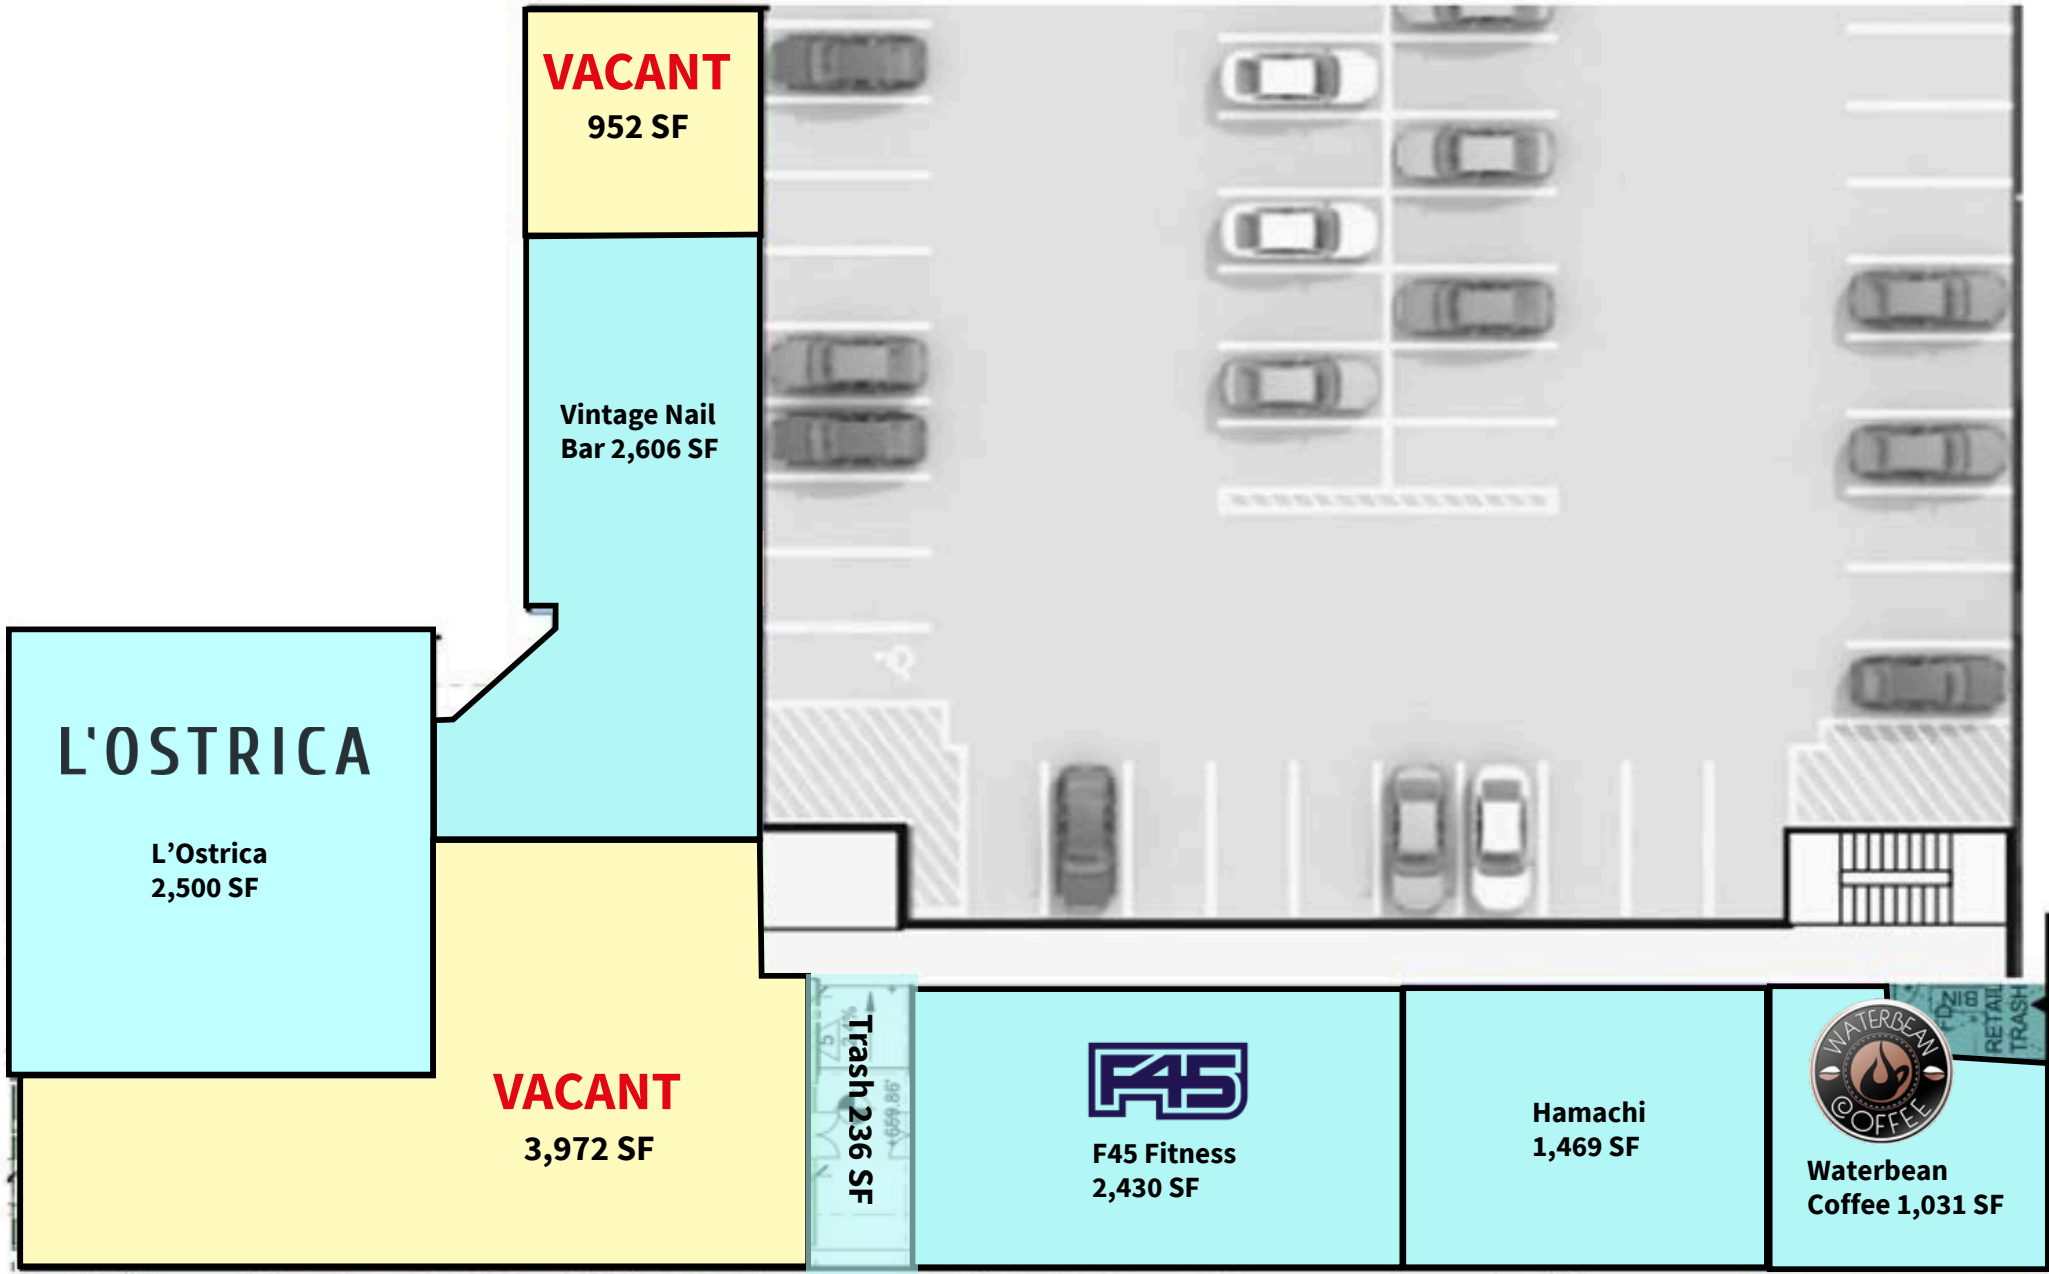

# Space Available For Lease

**Emerson at Montford Park**  
1520 Mockingbird Ln

Park Road 27,246 VPD

**Park Road Shopping Center**

**Selwyn Ave**

**FRAMEBRIDGE**

**Myers Park Country Club**

Myers Park High School- 3,430 Students  
 Selwyn Elementary-671 Students  
 Alexander Graham Middle School-1,202 Students

**SouthPark Mall**

	1 mile	3 miles	5 miles
<b>Total Population</b>	12,993	113,051	276,363
<b>Total Households</b>	7,076	52,891	132,872
<b>Median Household Income</b>	\$106,848	\$113,529	\$102,482
<b>Median Age</b>	36.1	35.8	34.8

0.5 mi to Park Road Shopping Center

- Office Square Footage
- 1. Abbey Place 14,473 SF
  - 2. Abbey Place Medical Office 20,200 SF
  - 3. Graham Office Park 38,000 SF
  - 4. Parkwood Building 66,828 SF
  - 5. 4600 Park Road 115,317 SF
  - 6. 4601 Park Road 134,938 SF
  - 7. 1515 Montford Park 119,687 SF