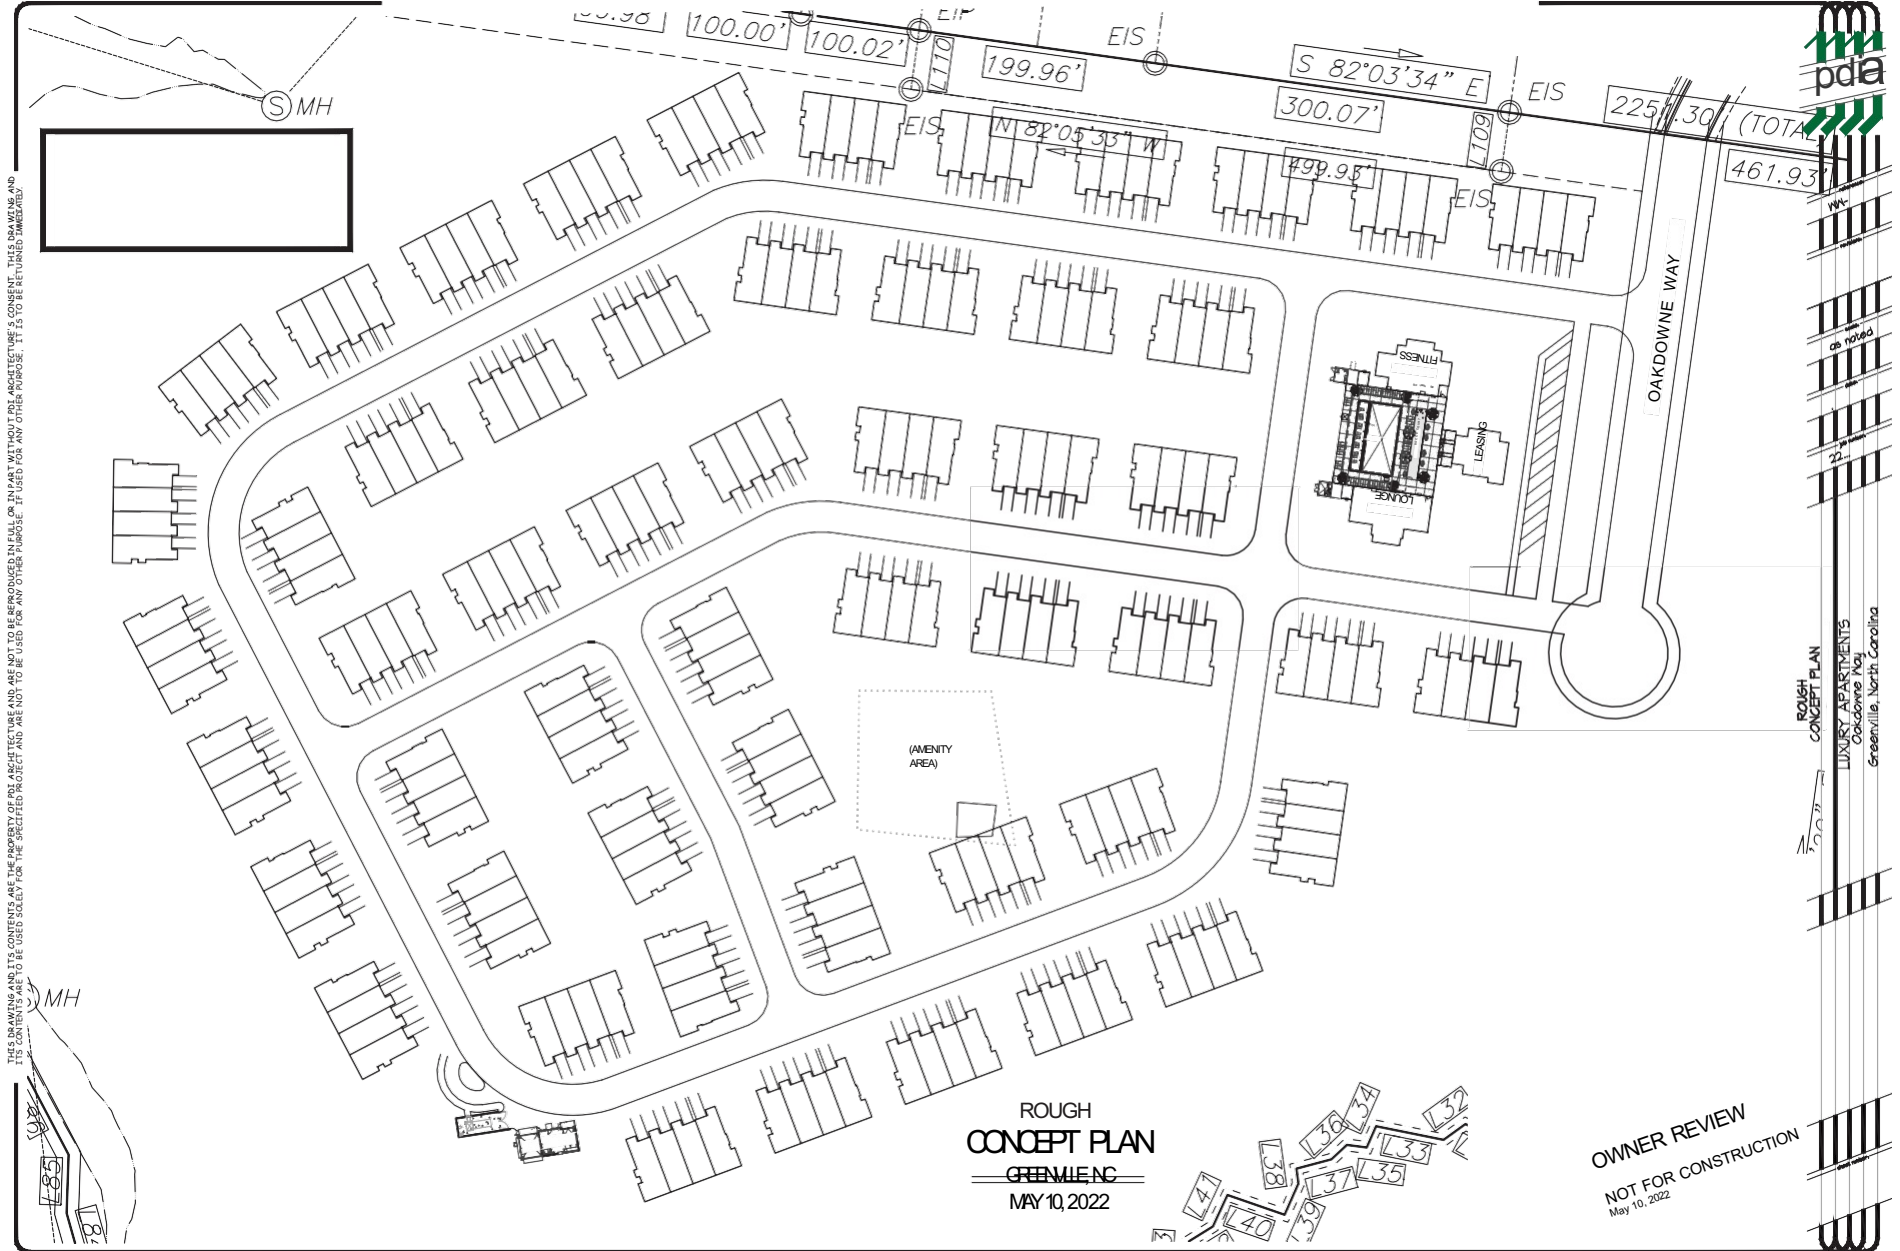

Concept Plan

MANN FARM ROAD
GREENVILLE, NC 27834

PDI Architecture, LLC 1020 Breazeale Road, Pendleton, SC 29670 ph. (864) 224 - 5800

ROUGH
CONCEPT PLAN
LUXURY APARTMENTS
Oakdowne Way
Greenville, North Carolina

ROUGH
CONCEPT PLAN
GREENVILLE, NC
MAY 10, 2022

OWNER REVIEW
NOT FOR CONSTRUCTION
May 10, 2022