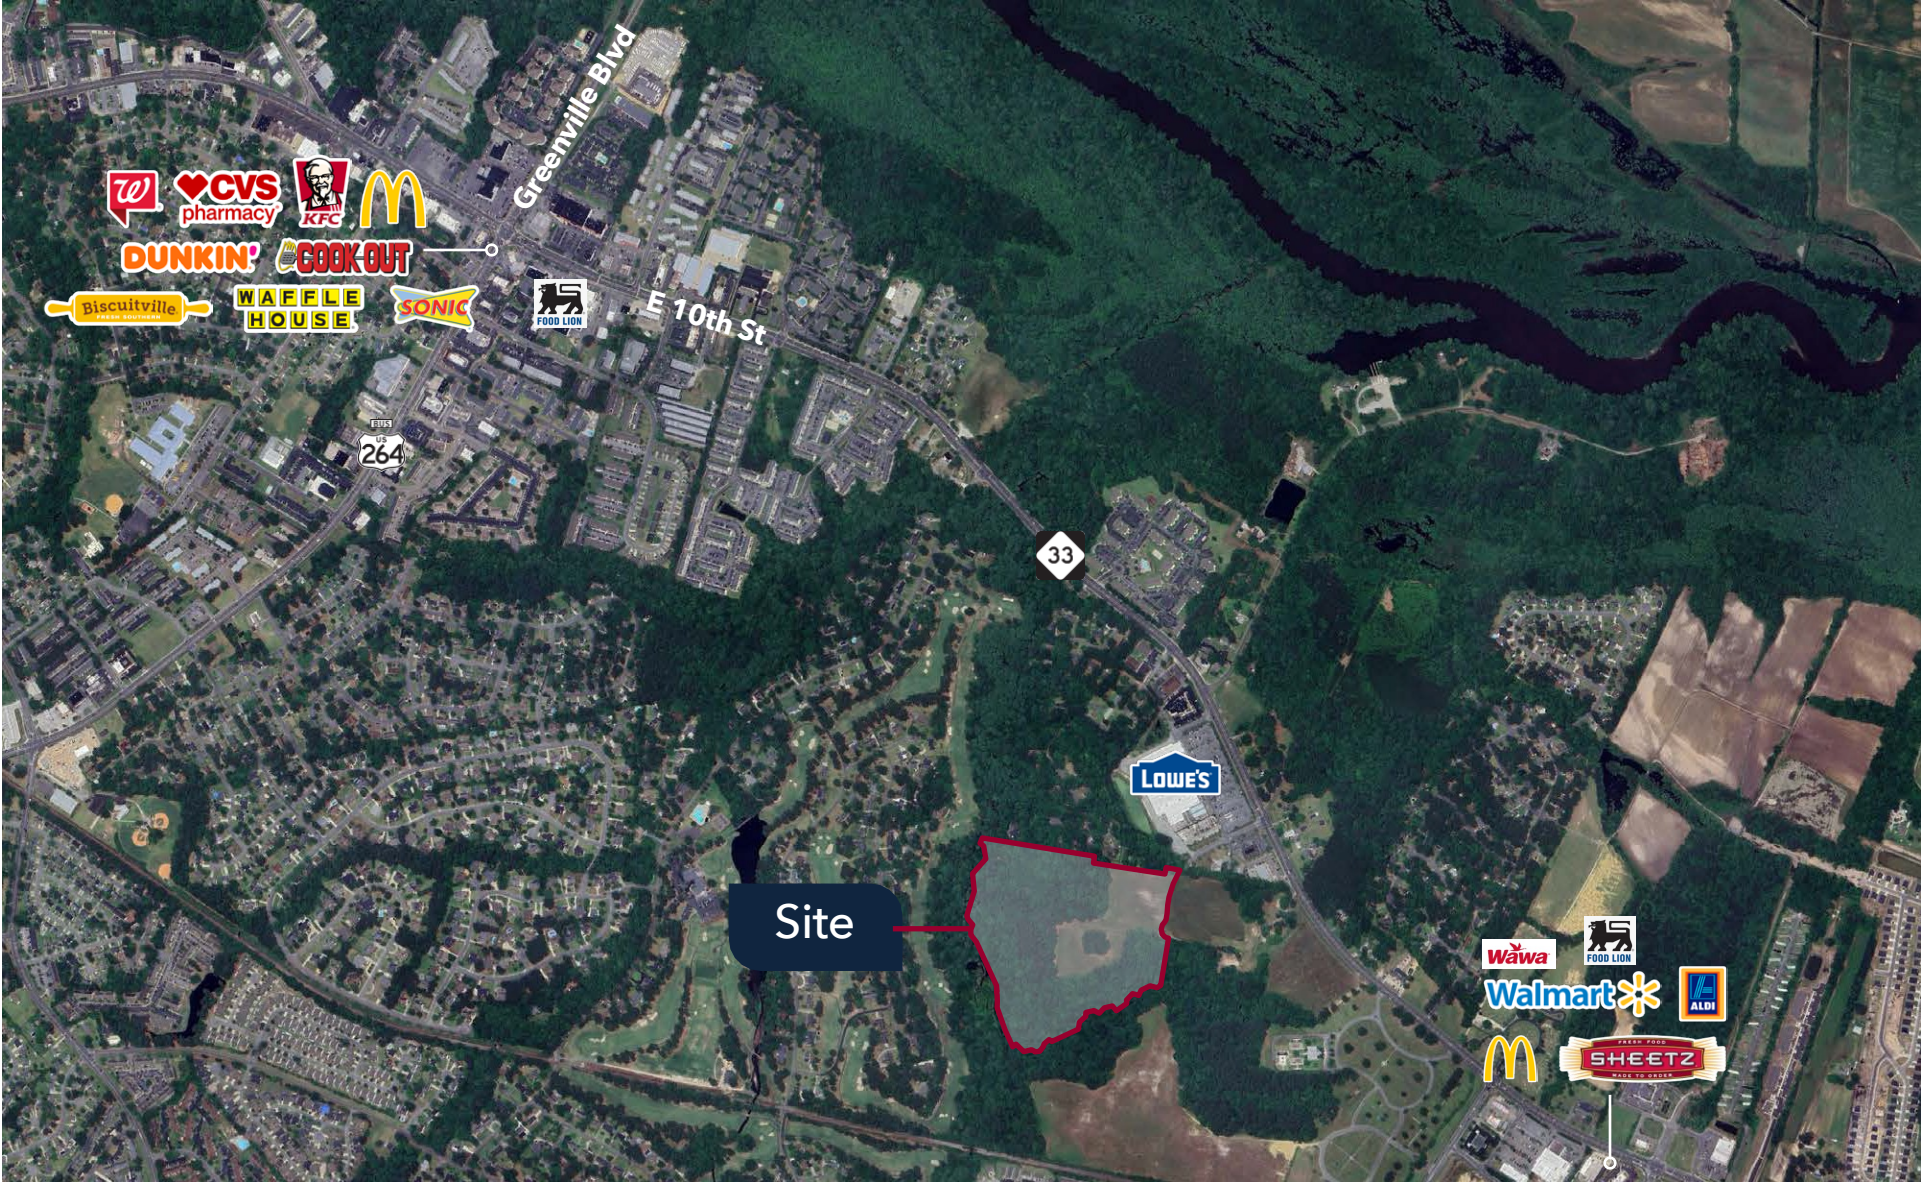

Location

MANN FARM ROAD
GREENVILLE, NC 27834