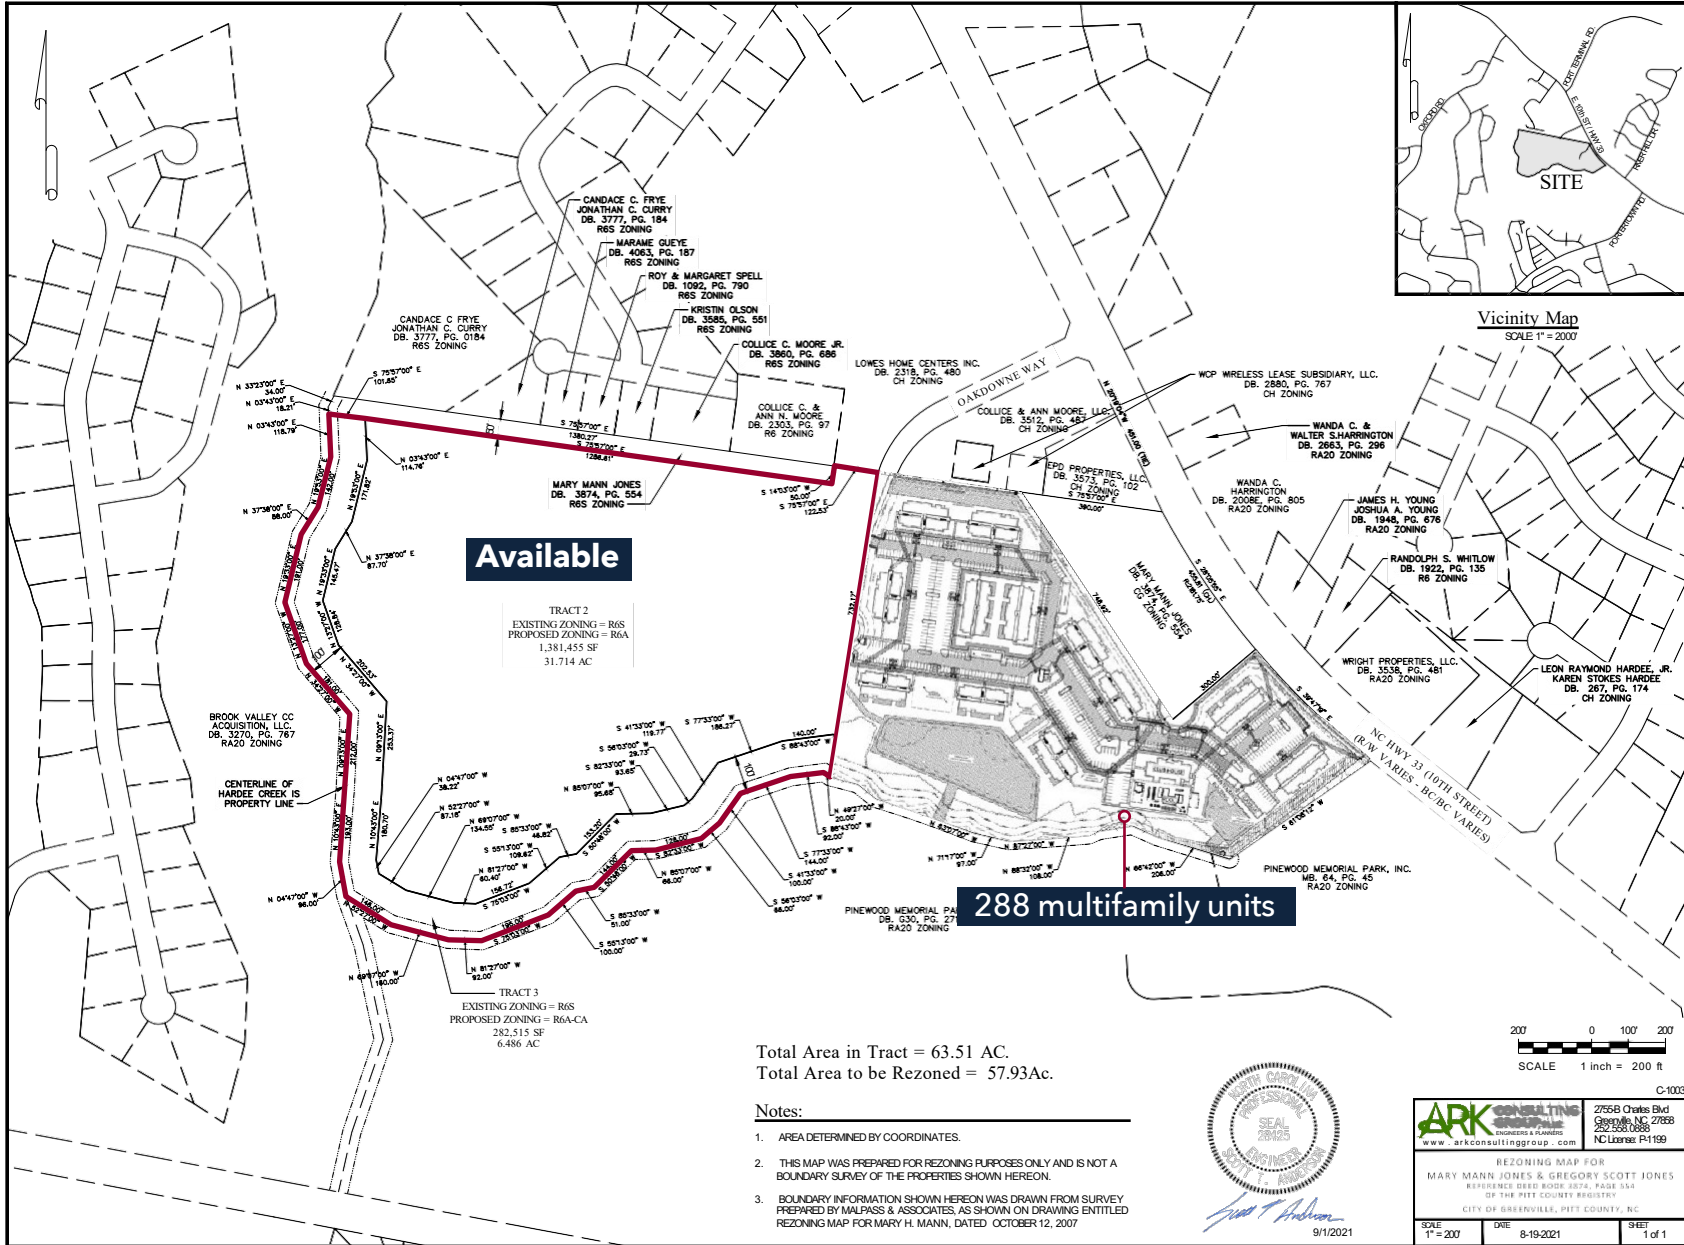

# Concept Plan

MANN FARM ROAD  
GREENVILLE, NC 27834