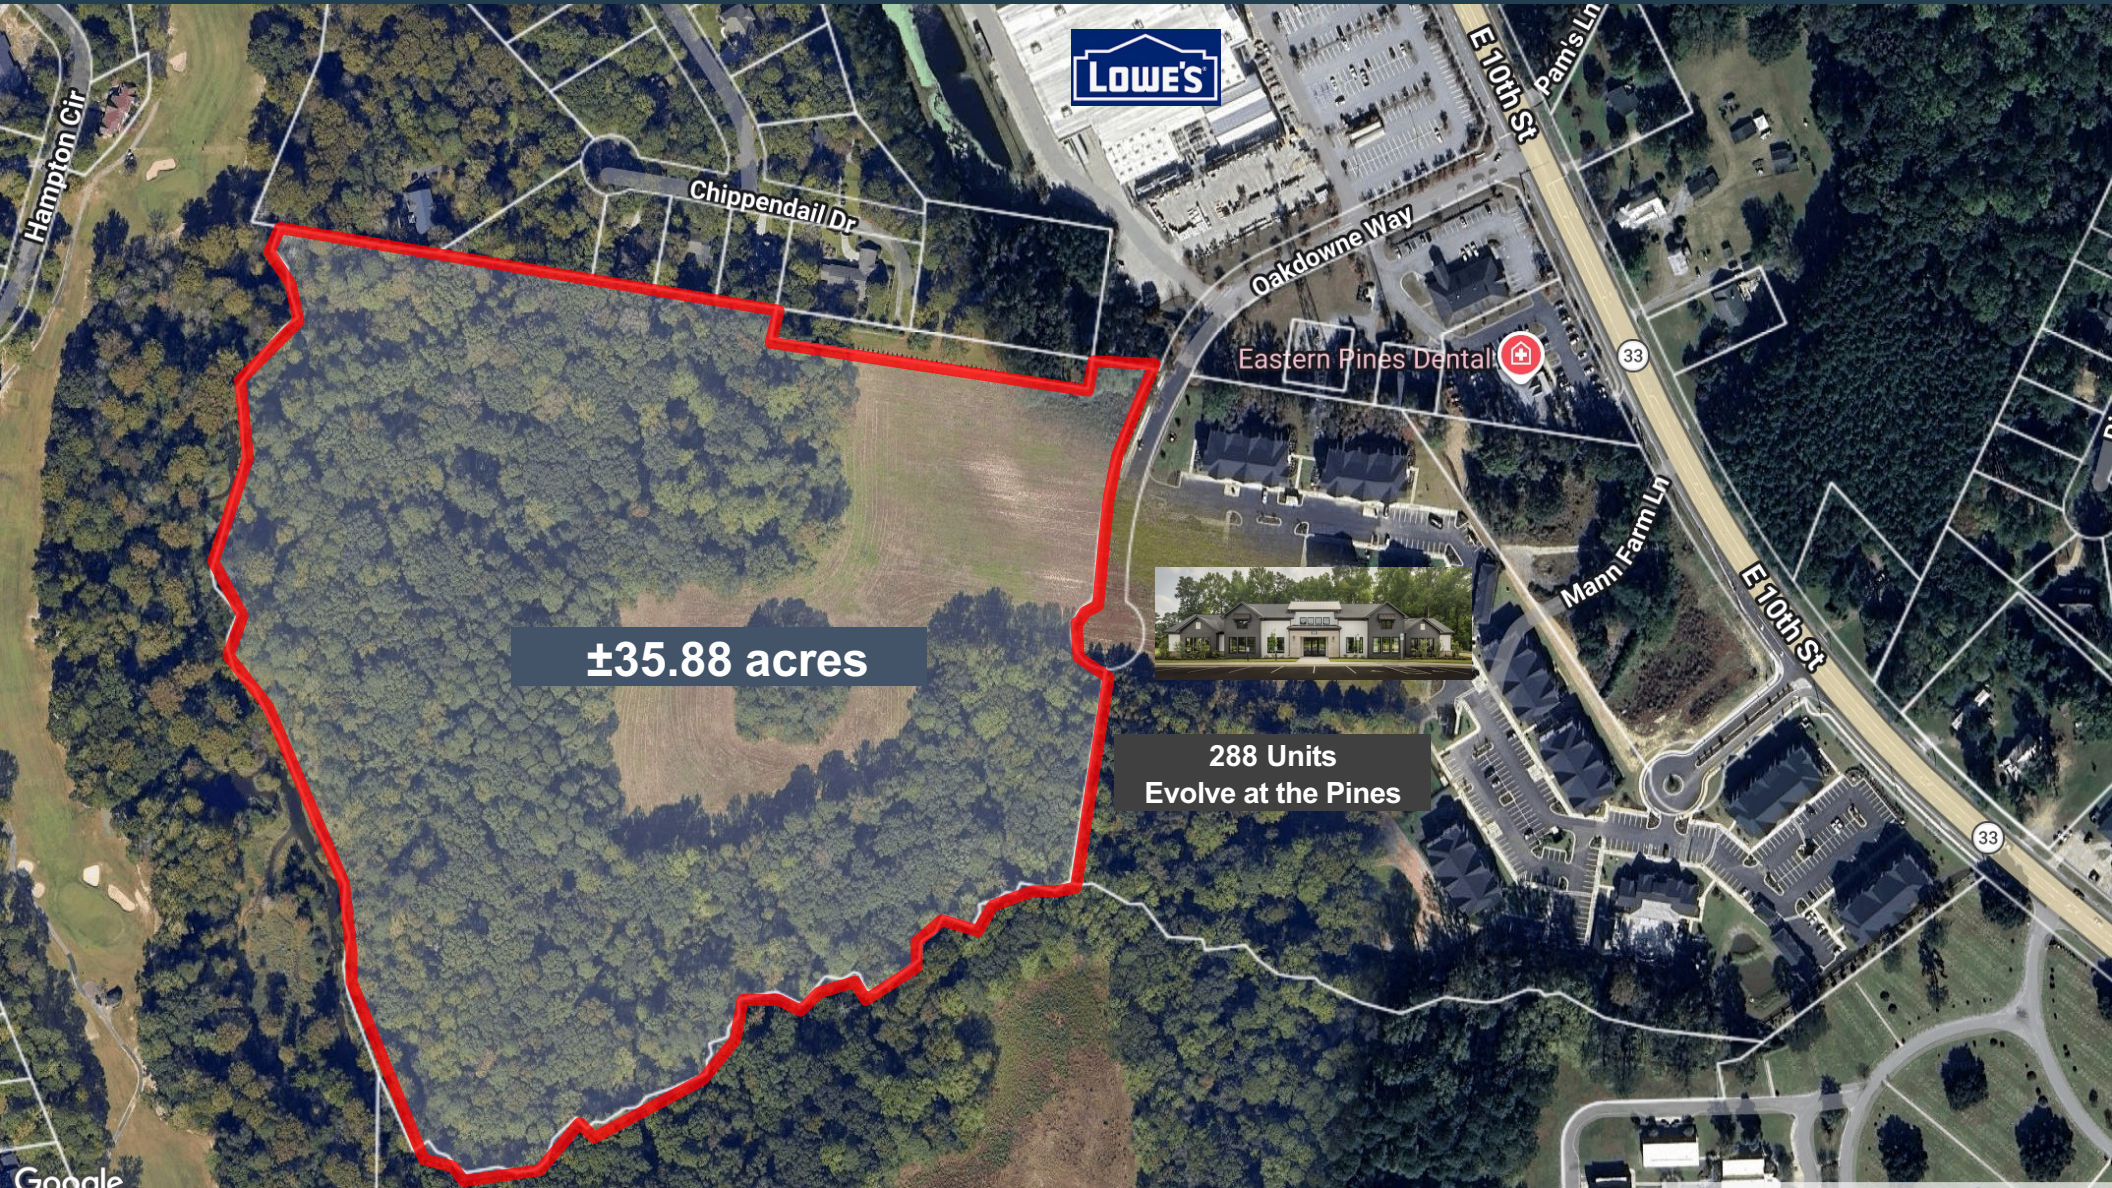

# Mann Farm

Greenville, NC 27858

**±35.88 acres**

**288 Units  
Evolve at the Pines**

Jeffrey C. Daniels, CCIM  
Principal  
Jeff@easterntrustre.com  
252.258.1160

MULTIFAMILY DEVELOPMENT LAND FOR SALE

# Concept Plan

MANN FARM ROAD  
GREENVILLE, NC 27834

# Location

MANN FARM ROAD  
GREENVILLE, NC 27834