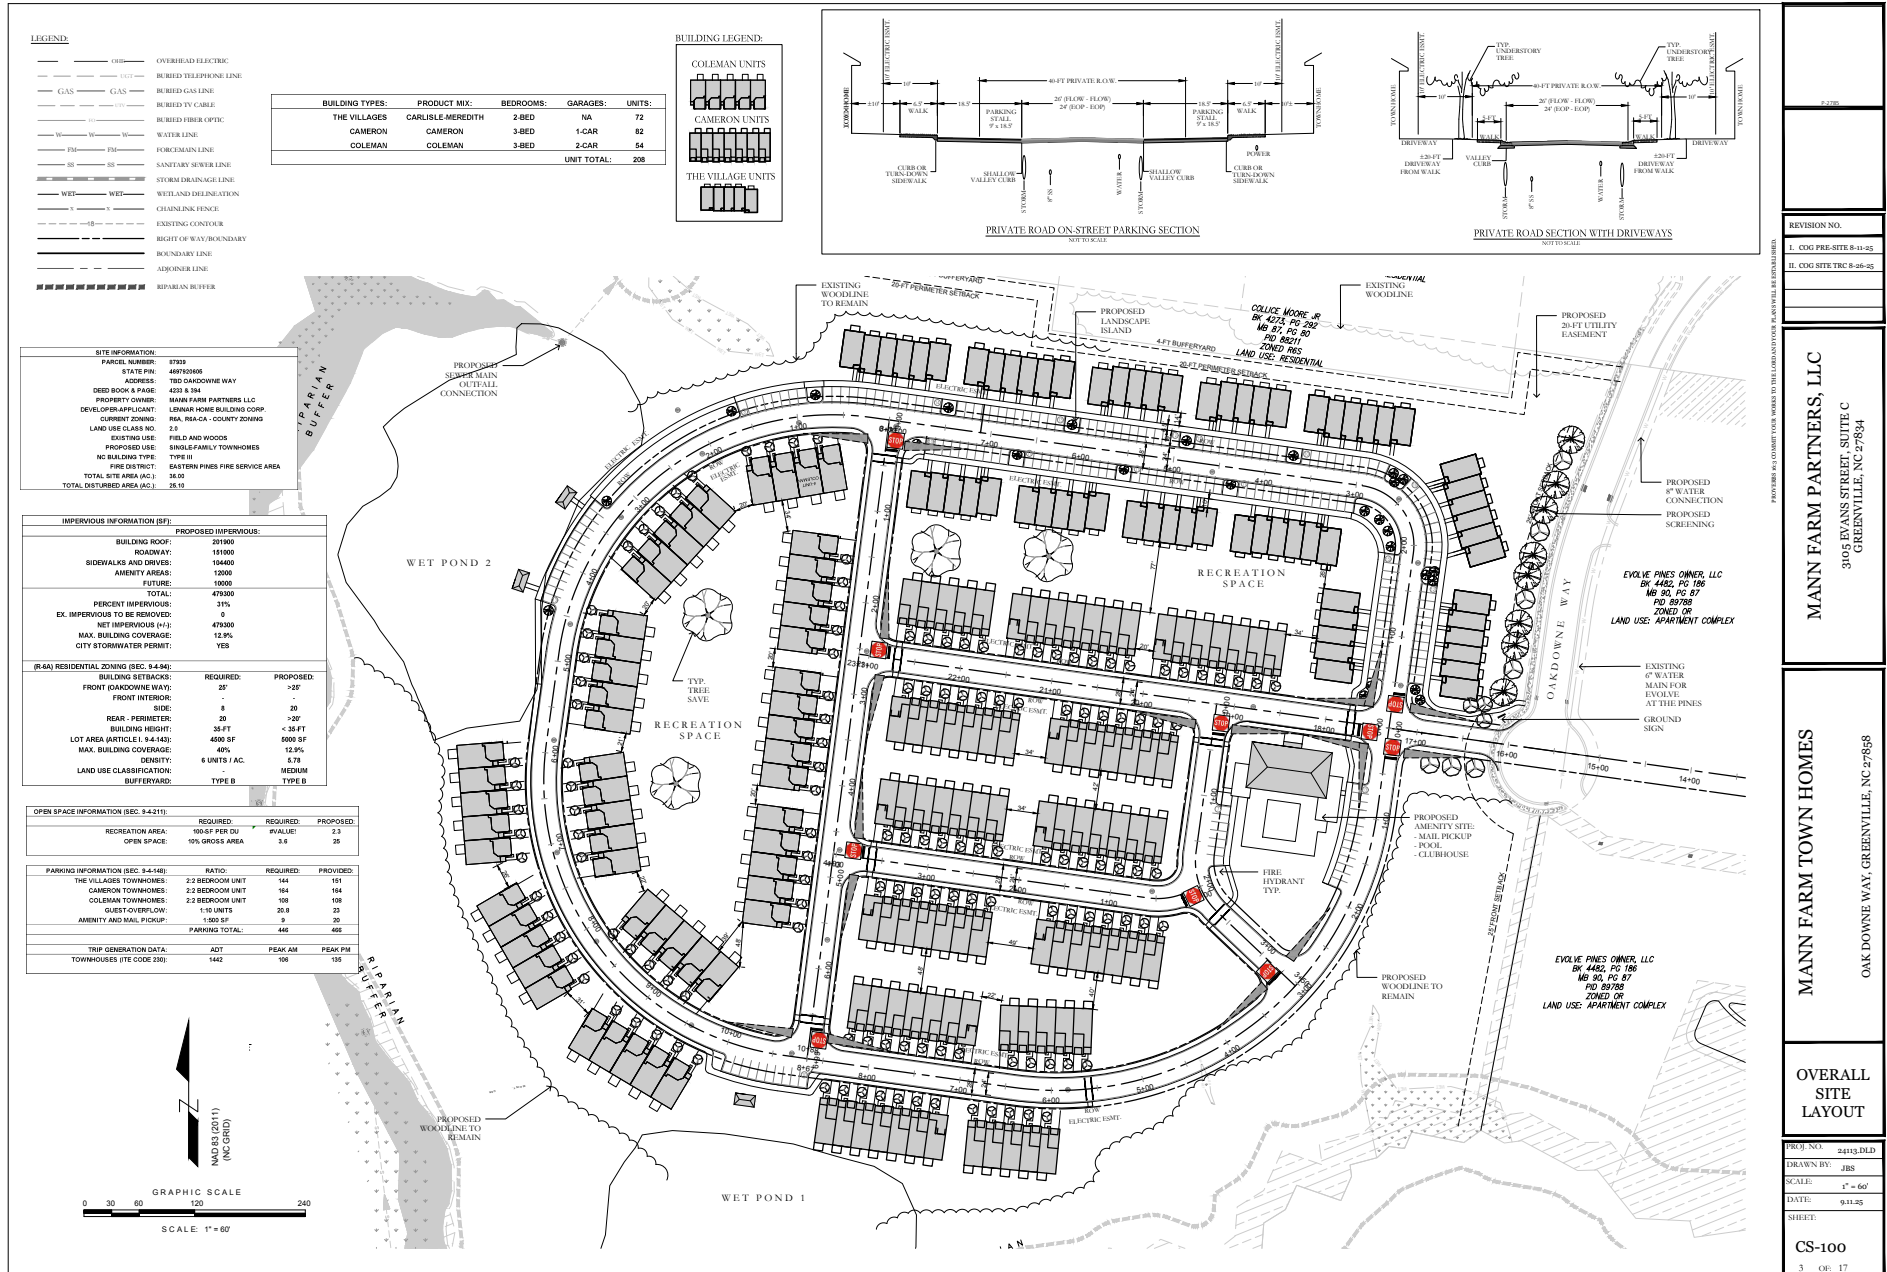

Concept Plan

MANN FARM ROAD
GREENVILLE, NC 27834