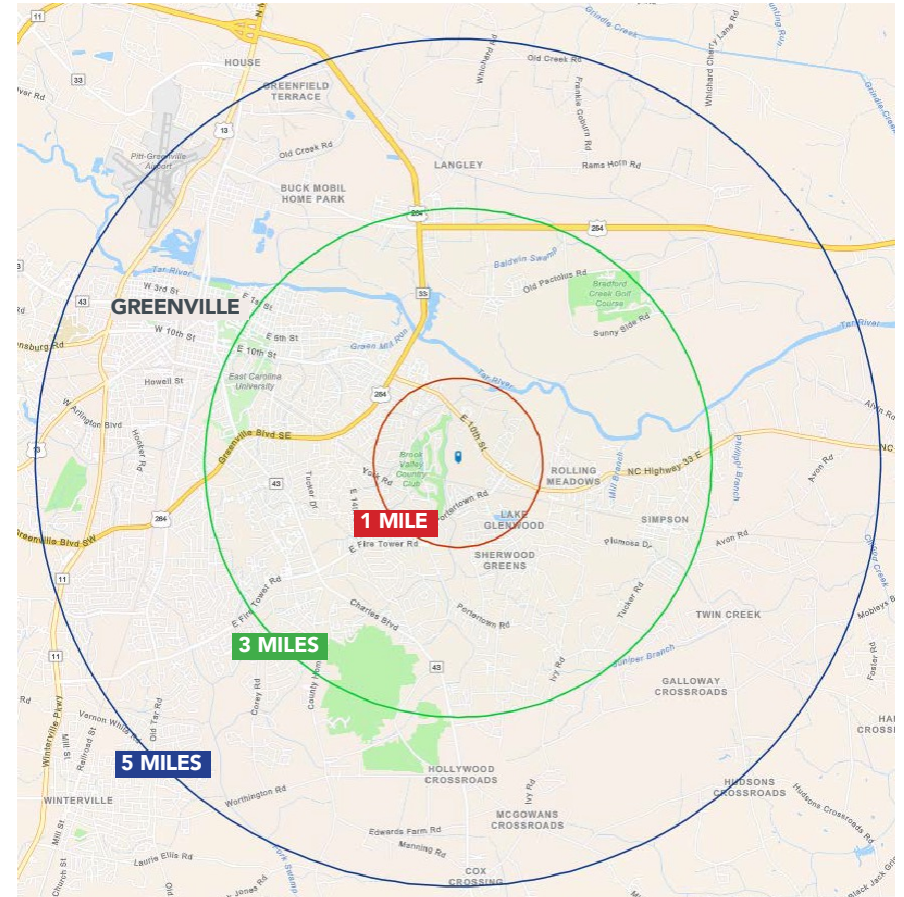

# Demographics

MANN FARM ROAD  
GREENVILLE, NC 27834

	1 MILE	3 MILES	5 MILES
2023 Population Estimate	6,653	42,570	83,459
Daytime Population	5,120	36,063	100,930
Average Home Value	\$303,366	\$260,539	\$246,868
Average Household Income	\$81,373	\$76,912	\$73,527
Median Age	30.9	32.2	31.7
Bachelor's Degree or Higher	43.3%	49.2%	42.9%