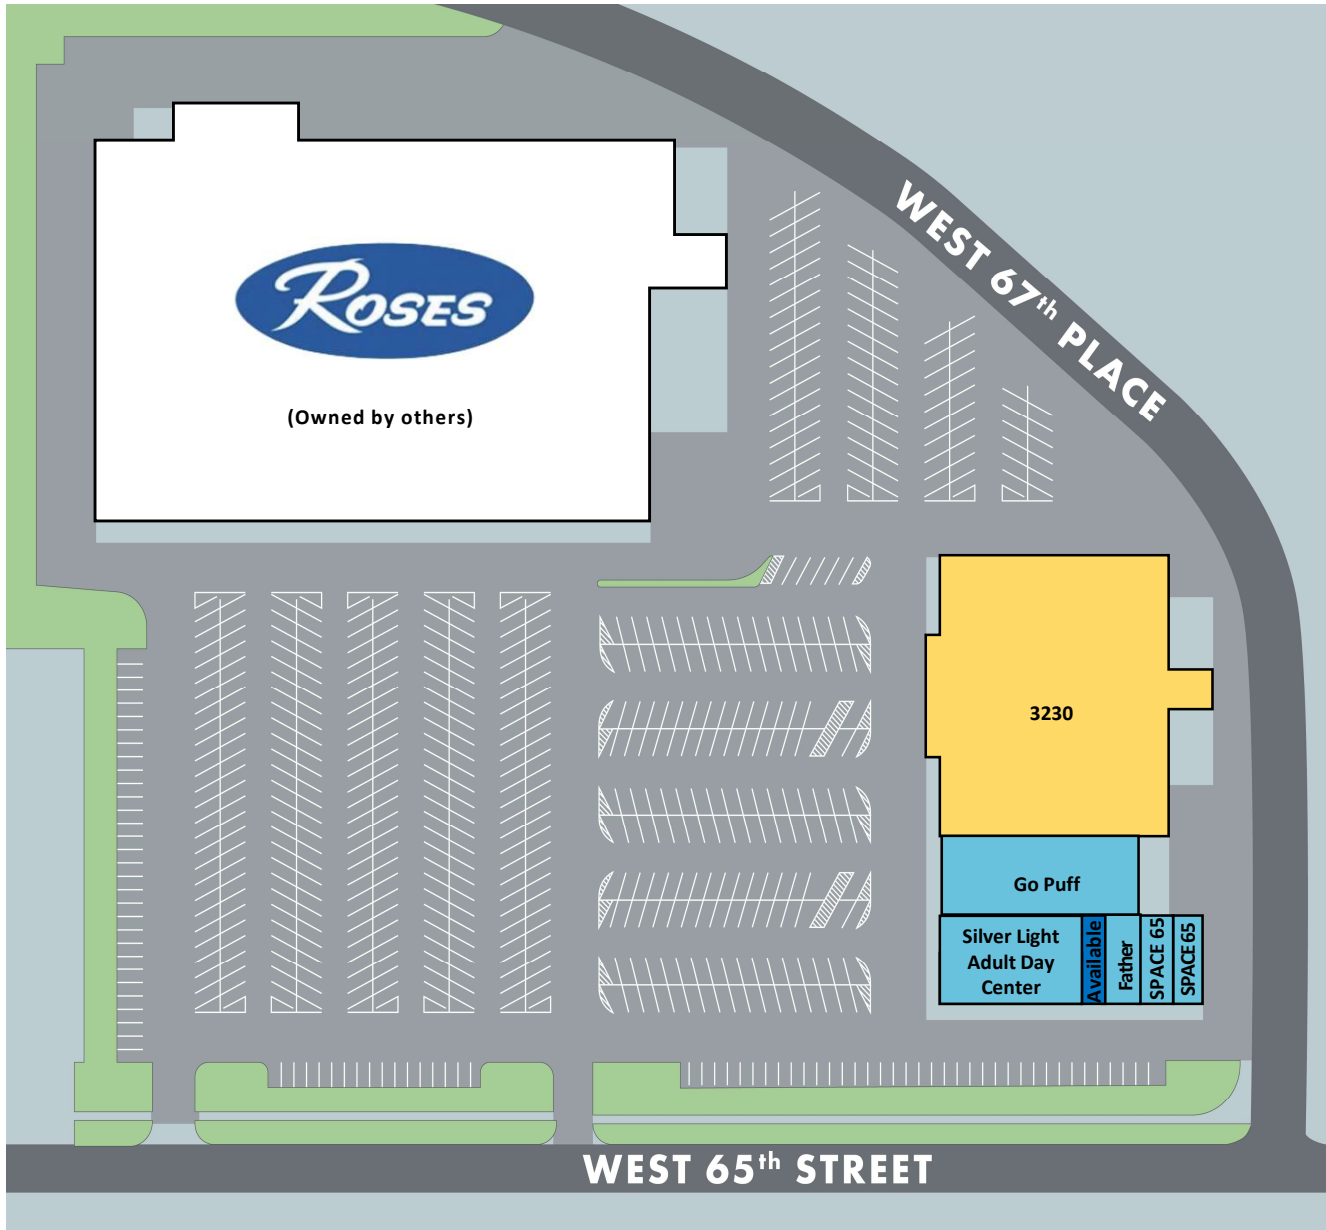

3200 West 65th Street

3200 West 65th Street Cleveland Ohio 44101

UNIT#	TENANT
3210	SPACE 65 CLEVELAND
3212	SPACE 65 CLEVELAND
3214	Father Auto Accessories
3216	Available – 990 SF
3220	Silver Light Adult Day center
3224	Silver Light Adult Day Center
3228	GO PUFF Delivery
3230	VACANT - 31,545 SF