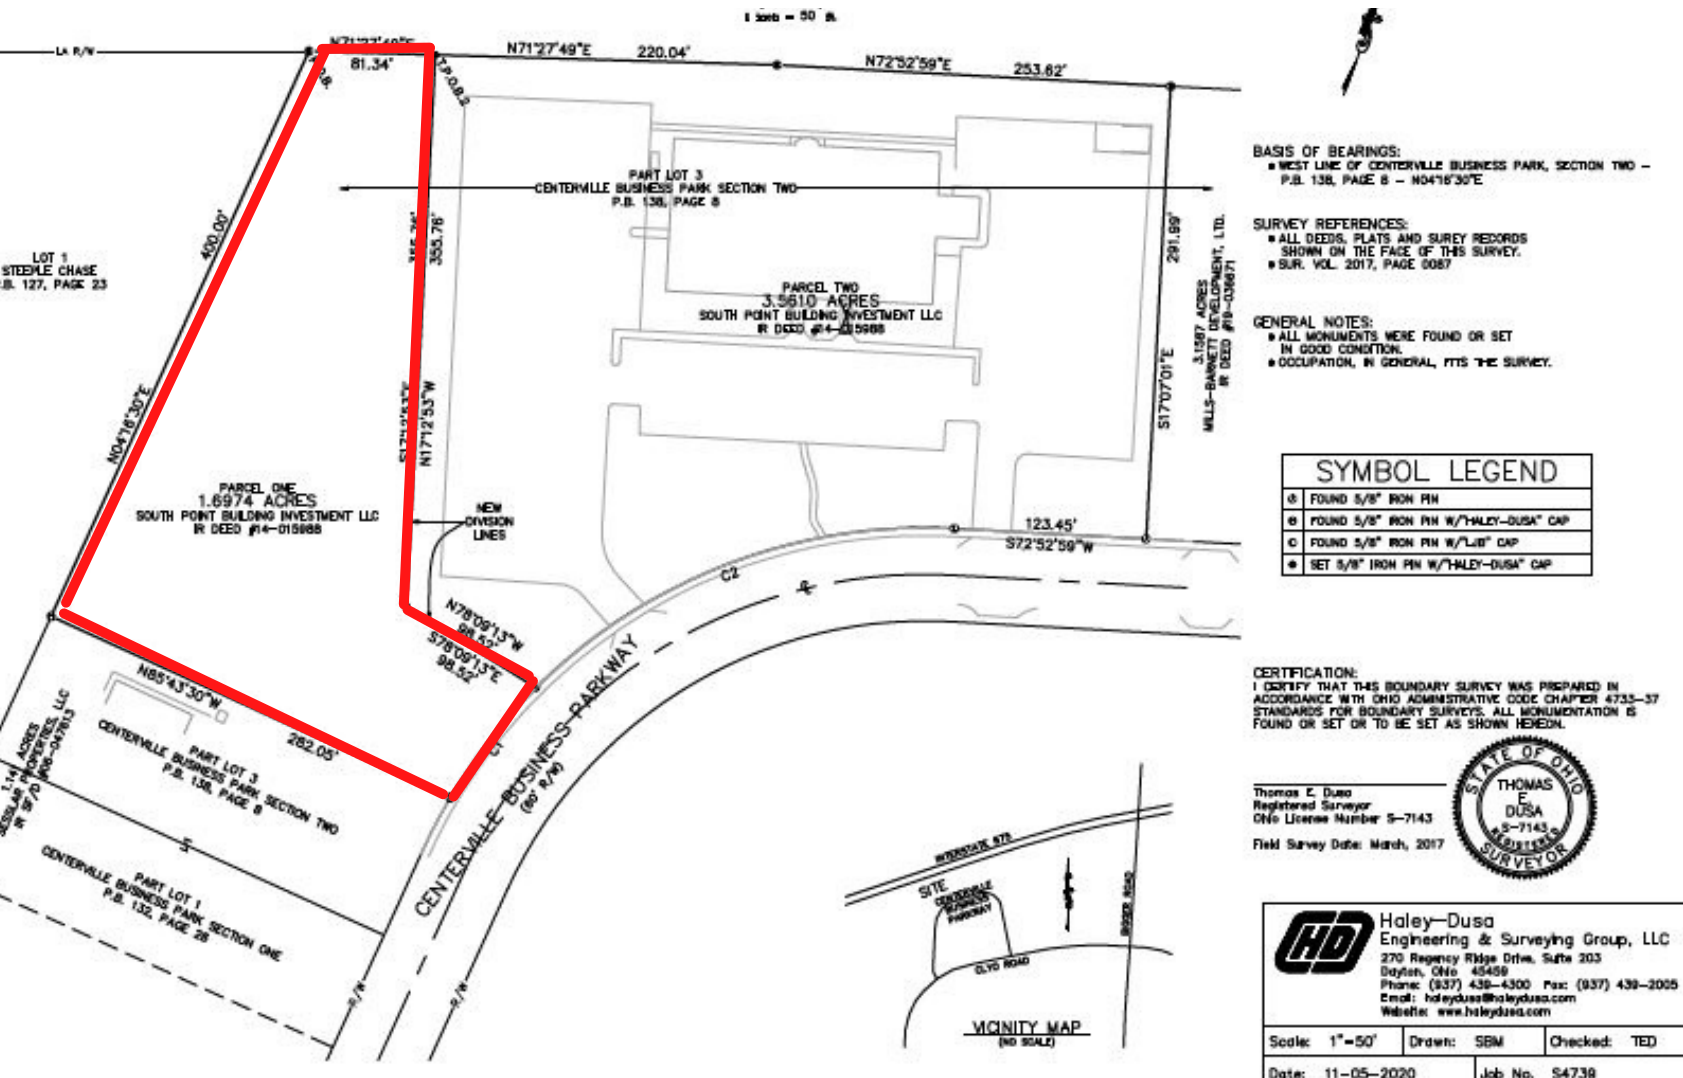

Crest
Commercial Realty

Land Available
FOR SALE
\$399,000

Centerville Business Parkway

- Ready for development!
- Nice location adjacent to occupied medical and office buildings.
- Easy access, Centerville Business Parkway loops to and from Clio Road.
- Neighboring address is 6601.
- Close proximity to I-675.
- Parcel 1 / 1.6974 acres.