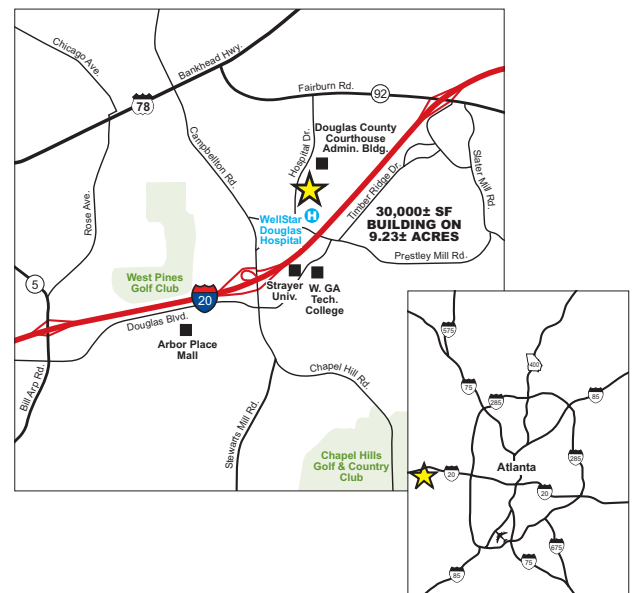

## 2.814± AC TRACT ADJACENT TO WELLSTAR DOUGLAS HOSPITAL PROFESSIONAL PARKWAY @ HOSPITAL DRIVE, DOUGLASVILLE, GA 30134

### Property Details

- Excellent location for development of medical office or ancillary medical uses, as well as professional office, retail or senior housing.
- Adjacent to WellStar Douglas Hospital
- Located at the northeast corner of Professional Parkway and Hospital Drive across Professional Parkway from WellStar Douglas Hospital
- 2.814± acres, comprised of 2 adjacent tracts of 1.103± ac & 1.711± ac (see survey on reverse)
- Zoned PSP, Public-Semi-Public and designated as RAC, Regional Activity Center on City of Douglasville (2024) Future Land Use Plan
- Priced at \$560,000 (\$200,000/ac)