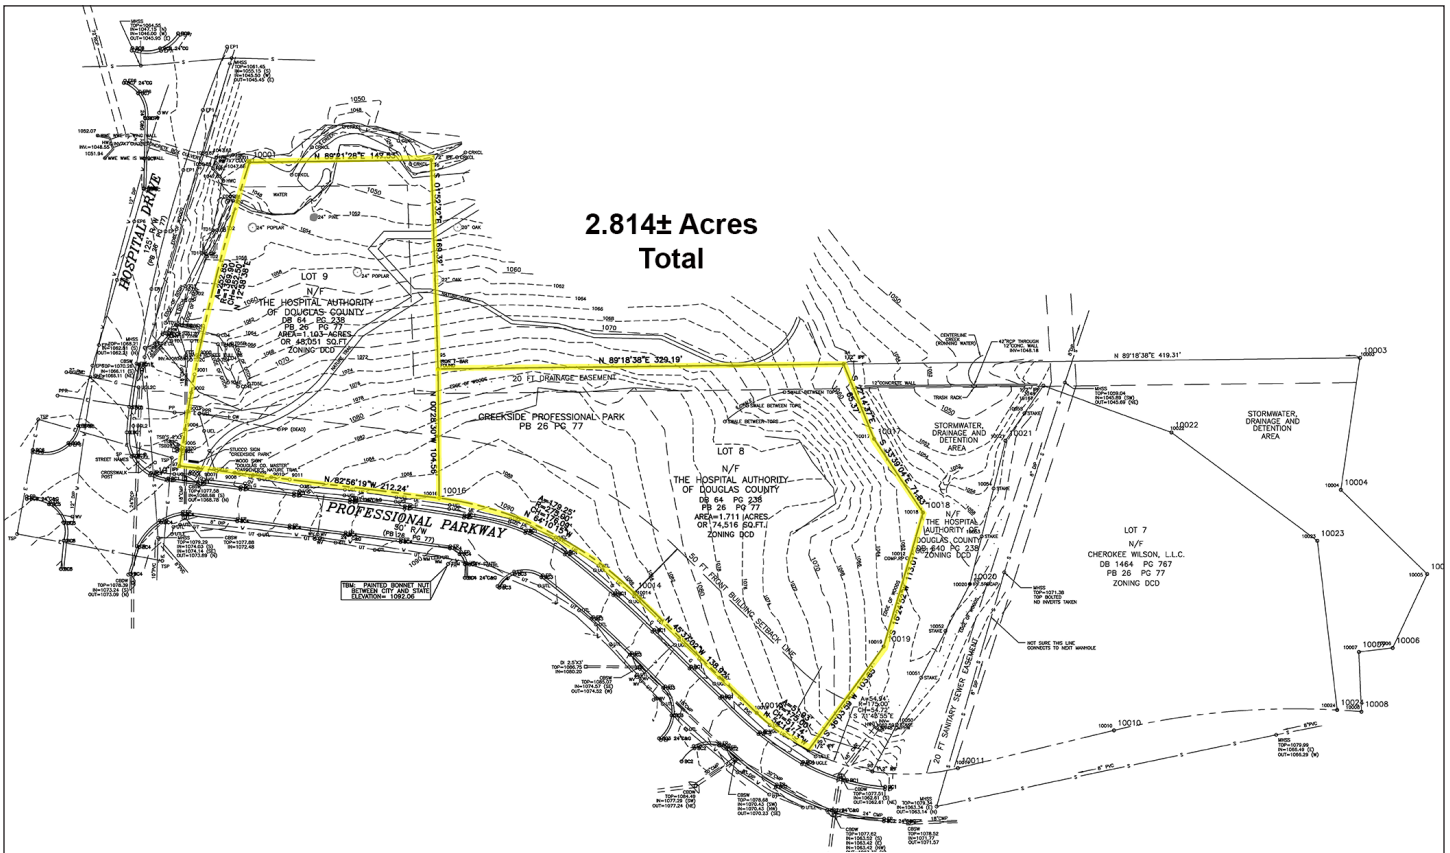

## 2.814± AC TRACT ADJACENT TO WELLSTAR DOUGLAS HOSPITAL PROFESSIONAL PARKWAY @ HOSPITAL DRIVE, DOUGLASVILLE, GA 30134

### Property Details

- Excellent location for development of medical office or ancillary medical uses, as well as professional office, retail or senior housing.
- Adjacent to WellStar Douglas Hospital
- Located at the northeast corner of Professional Parkway and Hospital Drive across Professional Parkway from WellStar Douglas Hospital
- 2.814± acres, comprised of 2 adjacent tracts of 1.103± ac & 1.711± ac (see survey on reverse)
- Zoned PSP, Public-Semi-Public and designated as RAC, Regional Activity Center on City of Douglasville (2024) Future Land Use Plan
- Priced at \$560,000 (\$200,000/ac)