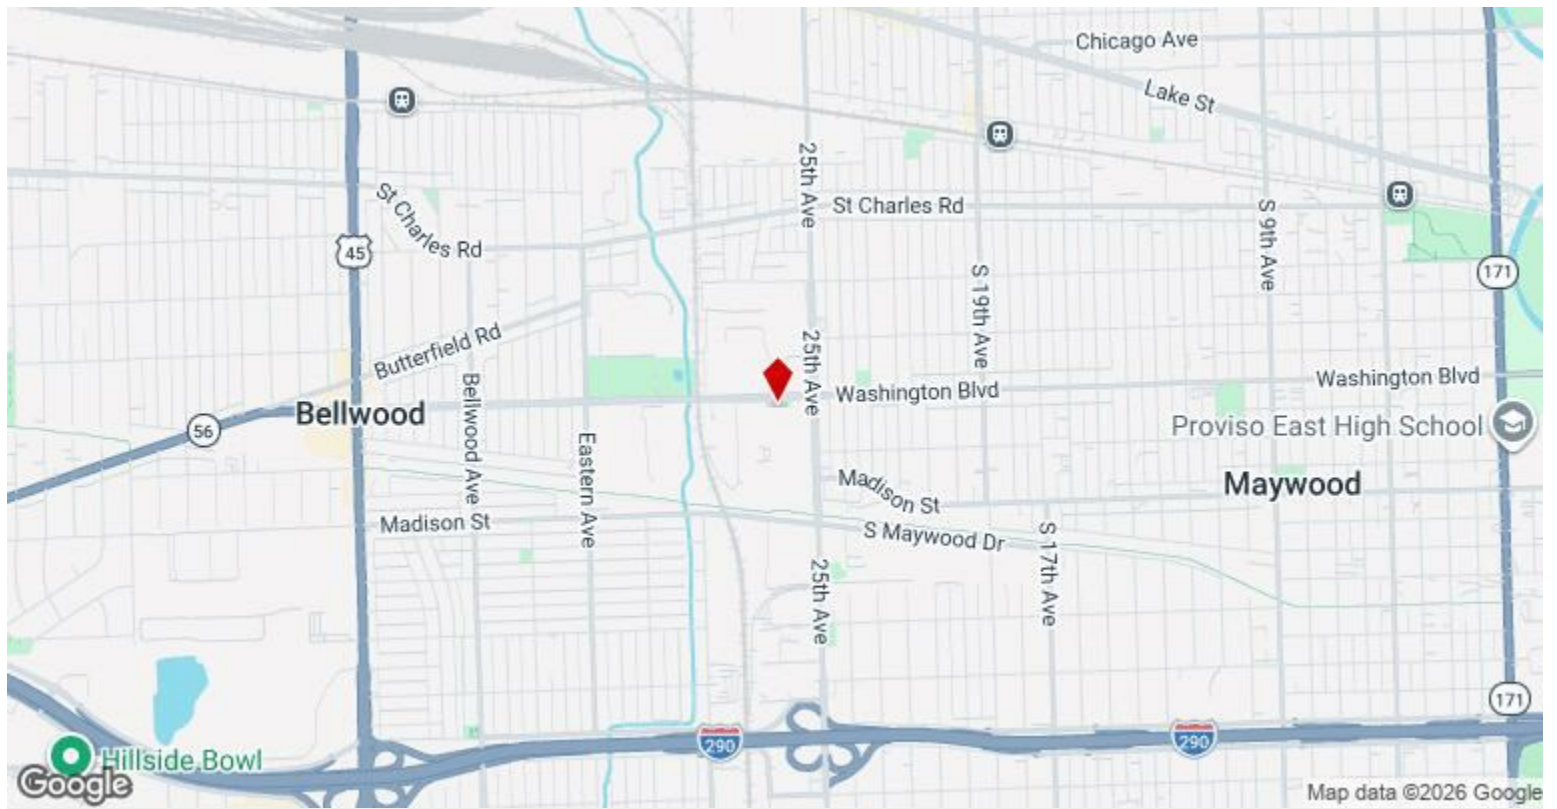

\$12.50 /SF/YR

Prime industrial location near the I-294, I-88, and I-290 expressway network, just north of I-290 at the corner of 25th Avenue and Washington Boulevard. This beautifully maintained building offers convenient employee and client parking, as well as efficient access for truck loading and unloading. Call to setup a showing!...

1st Floor Ste R4-R5

Space Available	2,580 - 6,725 SF
Rental Rate	\$12.50 /SF/YR
Date Available	April 11, 2026
Service Type	Modified Gross
Space Type	Relet
Space Use	Flex
Lease Term	3 Years

Spacious industrial lease opportunity offering one drive-in door and the flexibility to expand up to 6,725 square feet. With the additional square footage, the property also includes access to two exterior docks and dual access from Washington Boulevard and 25th Avenue. Prime industrial location near the I-294, I-88, and I-290 expressway network, just north of I-290 at the corner of 25th Avenue and Washington Boulevard. This beautifully maintained building offers convenient employee and client parking, as well as efficient access for truck loading and unloading. Call to setup a showing!

2600 W Washington Blvd, Bellwood, IL 60104

Prime industrial location near the I-294, I-88, and I-290 expressway network, just north of I-290 at the corner of 25th Avenue and Washington Boulevard. This beautifully maintained building offers convenient employee and client parking, as well as efficient access for truck loading and unloading. Call to setup a showing!