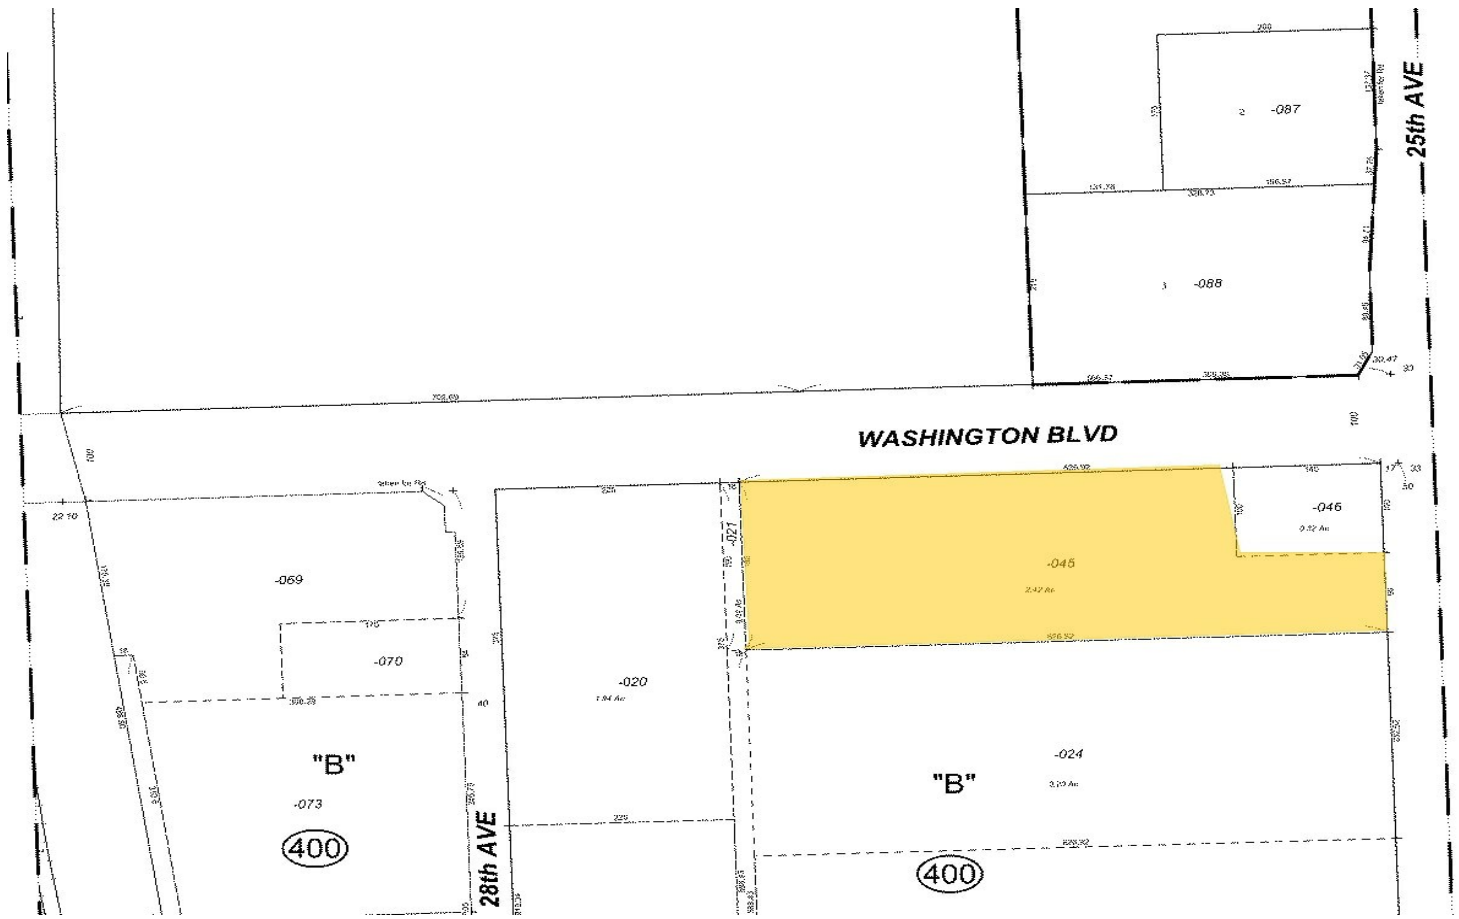

1st Floor Ste R4-R5

Space Available	2,580 - 6,725 SF
Rental Rate	\$12.50 /SF/YR
Date Available	April 11, 2026
Service Type	Modified Gross
Space Type	Relet
Space Use	Flex
Lease Term	3 Years

Spacious industrial lease opportunity offering one drive-in door and the flexibility to expand up to 6,725 square feet. With the additional square footage, the property also includes access to two exterior docks and dual access from Washington Boulevard and 25th Avenue. Prime industrial location near the I-294, I-88, and I-290 expressway network, just north of I-290 at the corner of 25th Avenue and Washington Boulevard. This beautifully maintained building offers convenient employee and client parking, as well as efficient access for truck loading and unloading. Call to setup a showing!

Building Photo

Property Photos

Building Photo

Building Photo

Property Photos

Building Photo

Aerial

Property Photos

Building Photo

Property Photos

Building Photo

Aerial

Property Photos

Aerial

Building Photo

Property Photos