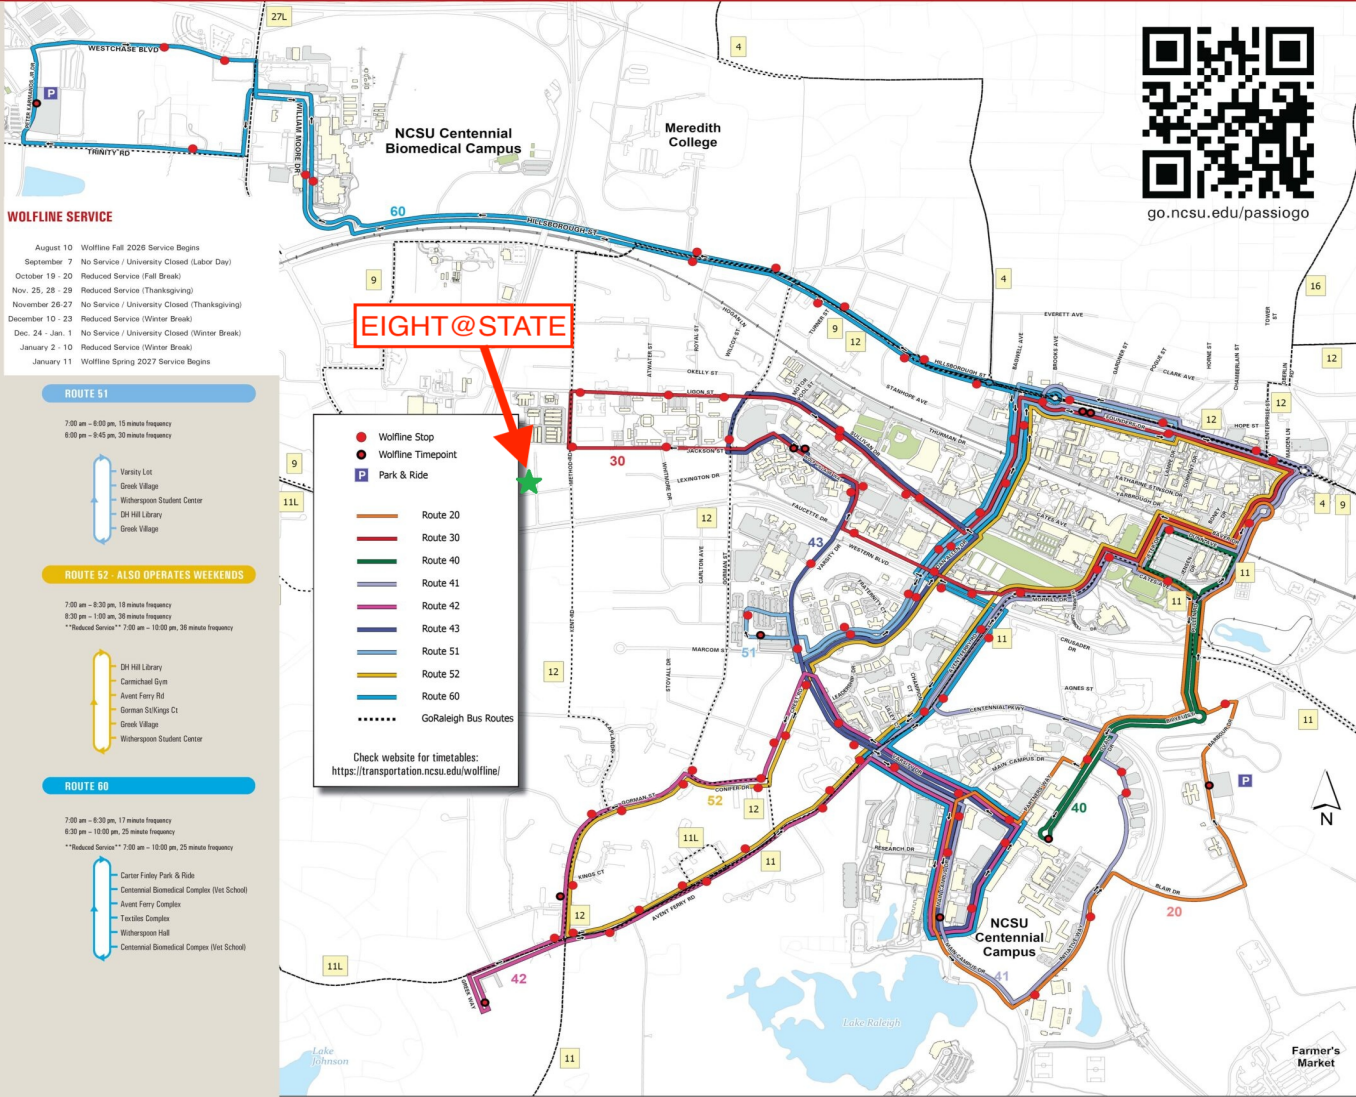

ROUTE 43

- Wolf Village
- Varsity Dr/Marcom St
- Textiles Complex
- Greek Village (Varsity Dr)
- Sullivan Dr

WOLFLINE SERVICE

EIGHT@STATE

- Wolfline Stop
- Wolfline Timepoint
- P Park & Ride

- Route 20
- Route 30
- Route 40
- Route 41
- Route 42
- Route 43
- Route 51
- Route 52
- Route 60
- GoRaleigh Bus Routes

Check website for timetables:
<https://transportation.ncsu.edu/wolfline/>

WOLFLINE IS OPEN TO THE PUBLIC