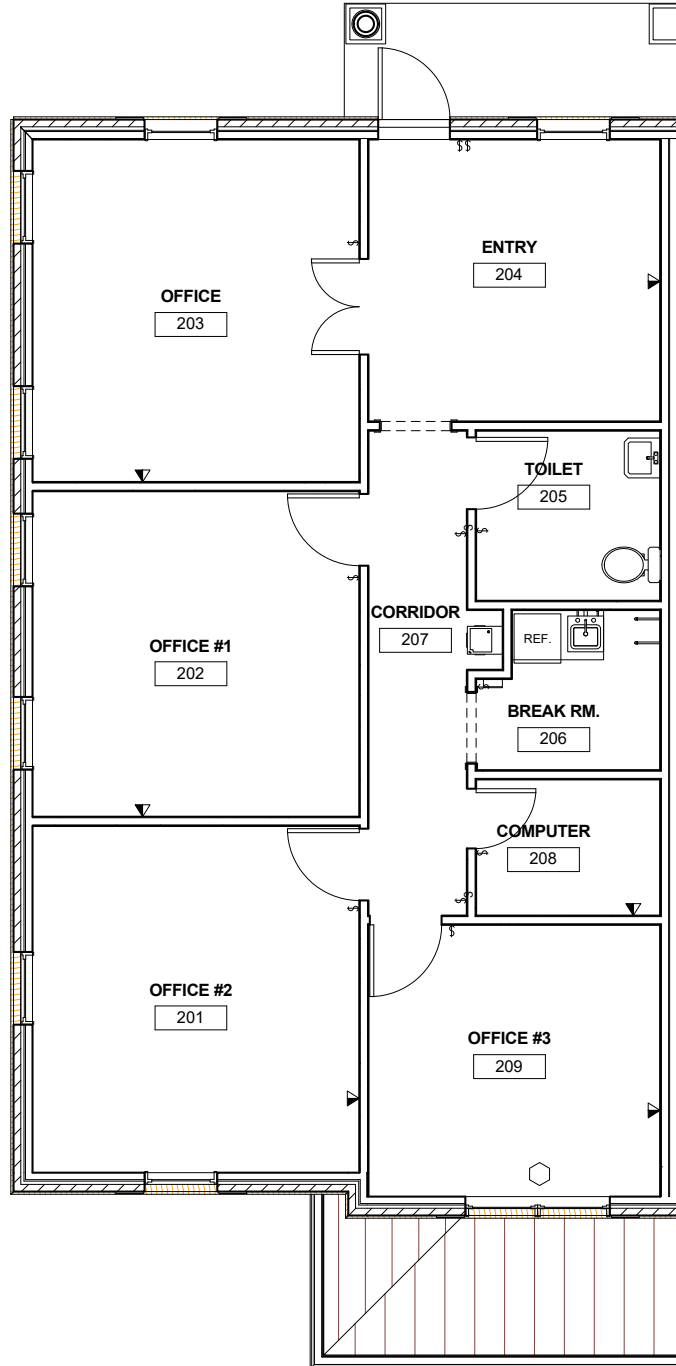

±1,250 - ±2,500 SF OFFICE SUITES

Kennesaw, Georgia

SUITE 225

JARED DALEY
Commercial Real Estate Advisor
404-876-1640 x 111
Jared@BullRealty.com

MEGAN DALEY
Commercial Real Estate Advisor
404-876-1640 x 153
Megan@BullRealty.com

ANGIE SARRIS
Commercial Real Estate Advisor
404-876-1640 x 176
Angie@BullRealty.com