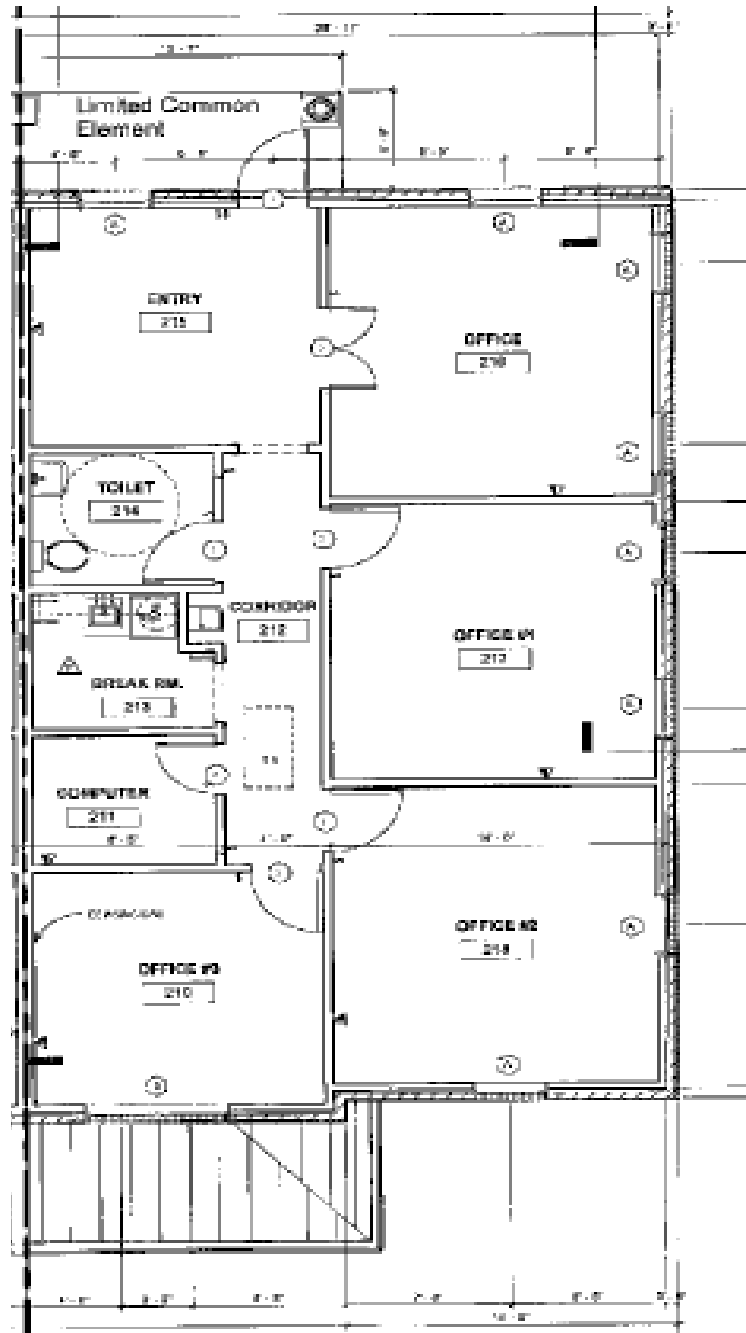

±1,250 - ±2,500 SF OFFICE SUITES

Kennesaw, Georgia

SUITE 120

JARED DALEY
Commercial Real Estate Advisor
404-876-1640 x 111
Jared@BullRealty.com

MEGAN DALEY
Commercial Real Estate Advisor
404-876-1640 x 153
Megan@BullRealty.com

ANGIE SARRIS
Commercial Real Estate Advisor
404-876-1640 x 176
Angie@BullRealty.com