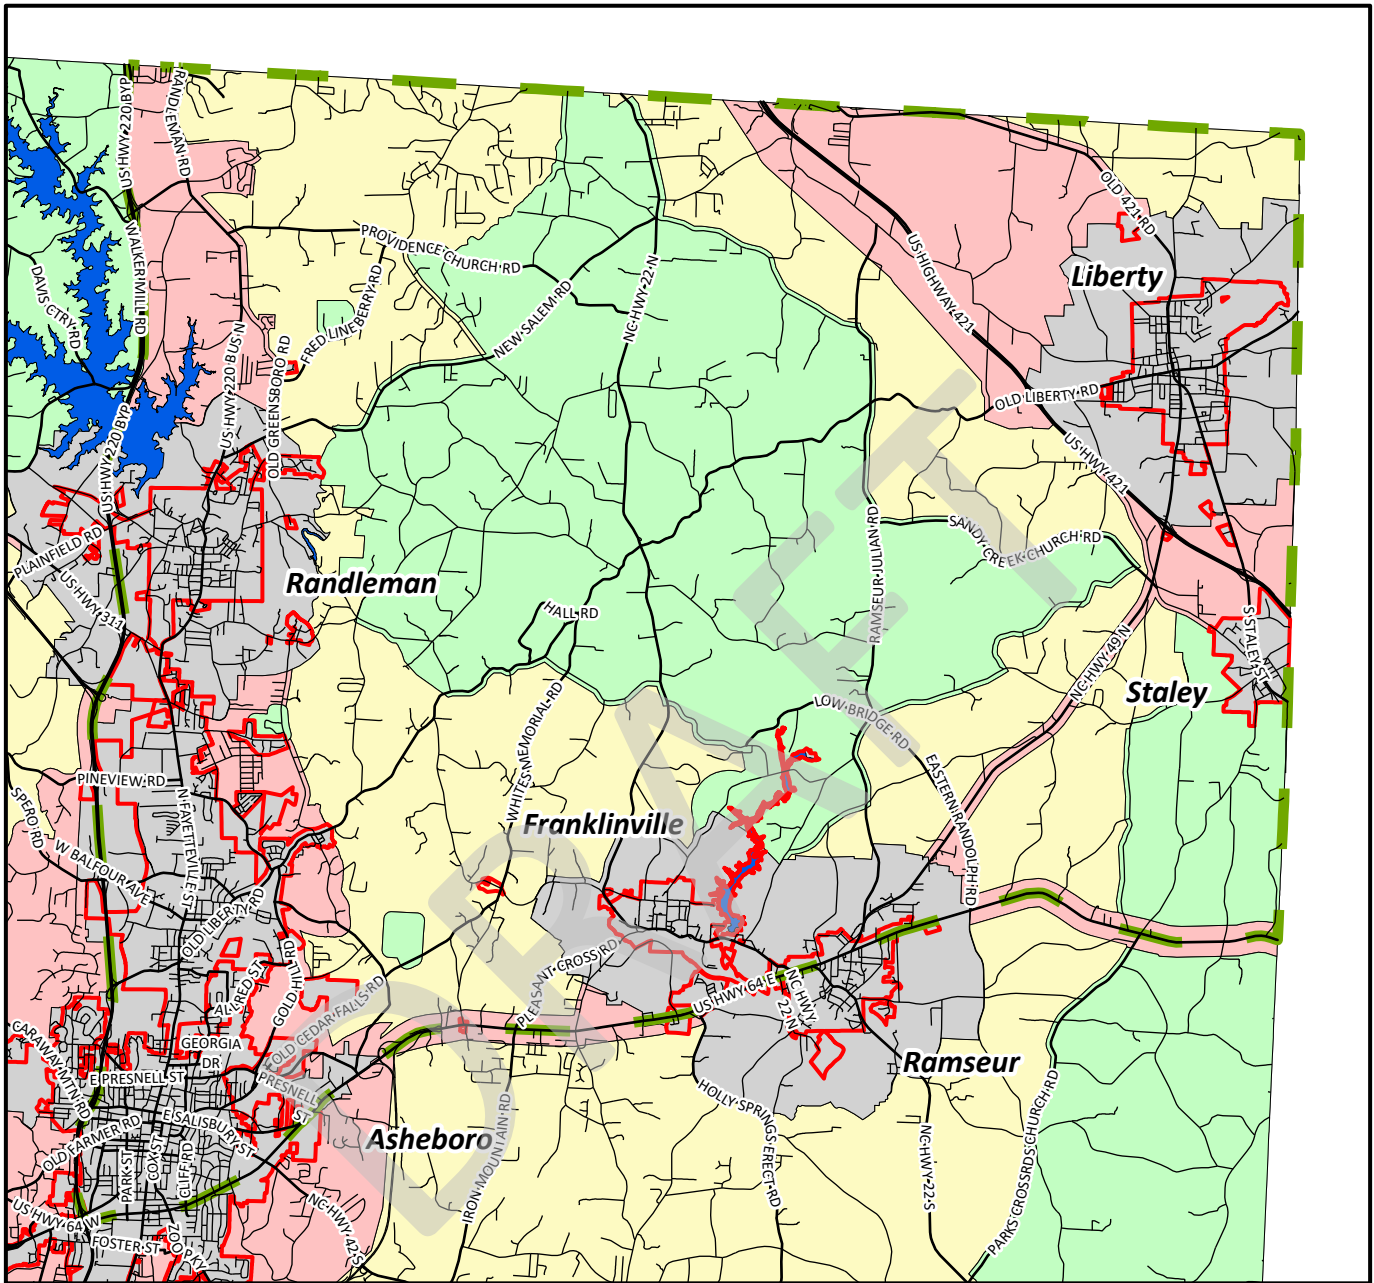

Randolph County Growth Management Areas

Legend

-  Roads
-  Municipal limits
-  Reservoirs
-  Growth Management Areas
-  Municipal Growth Area
-  Primary Growth Area
-  Secondary Growth Area
-  Rural Growth Area
-  Study Area

1 inch equals 13,594 feet