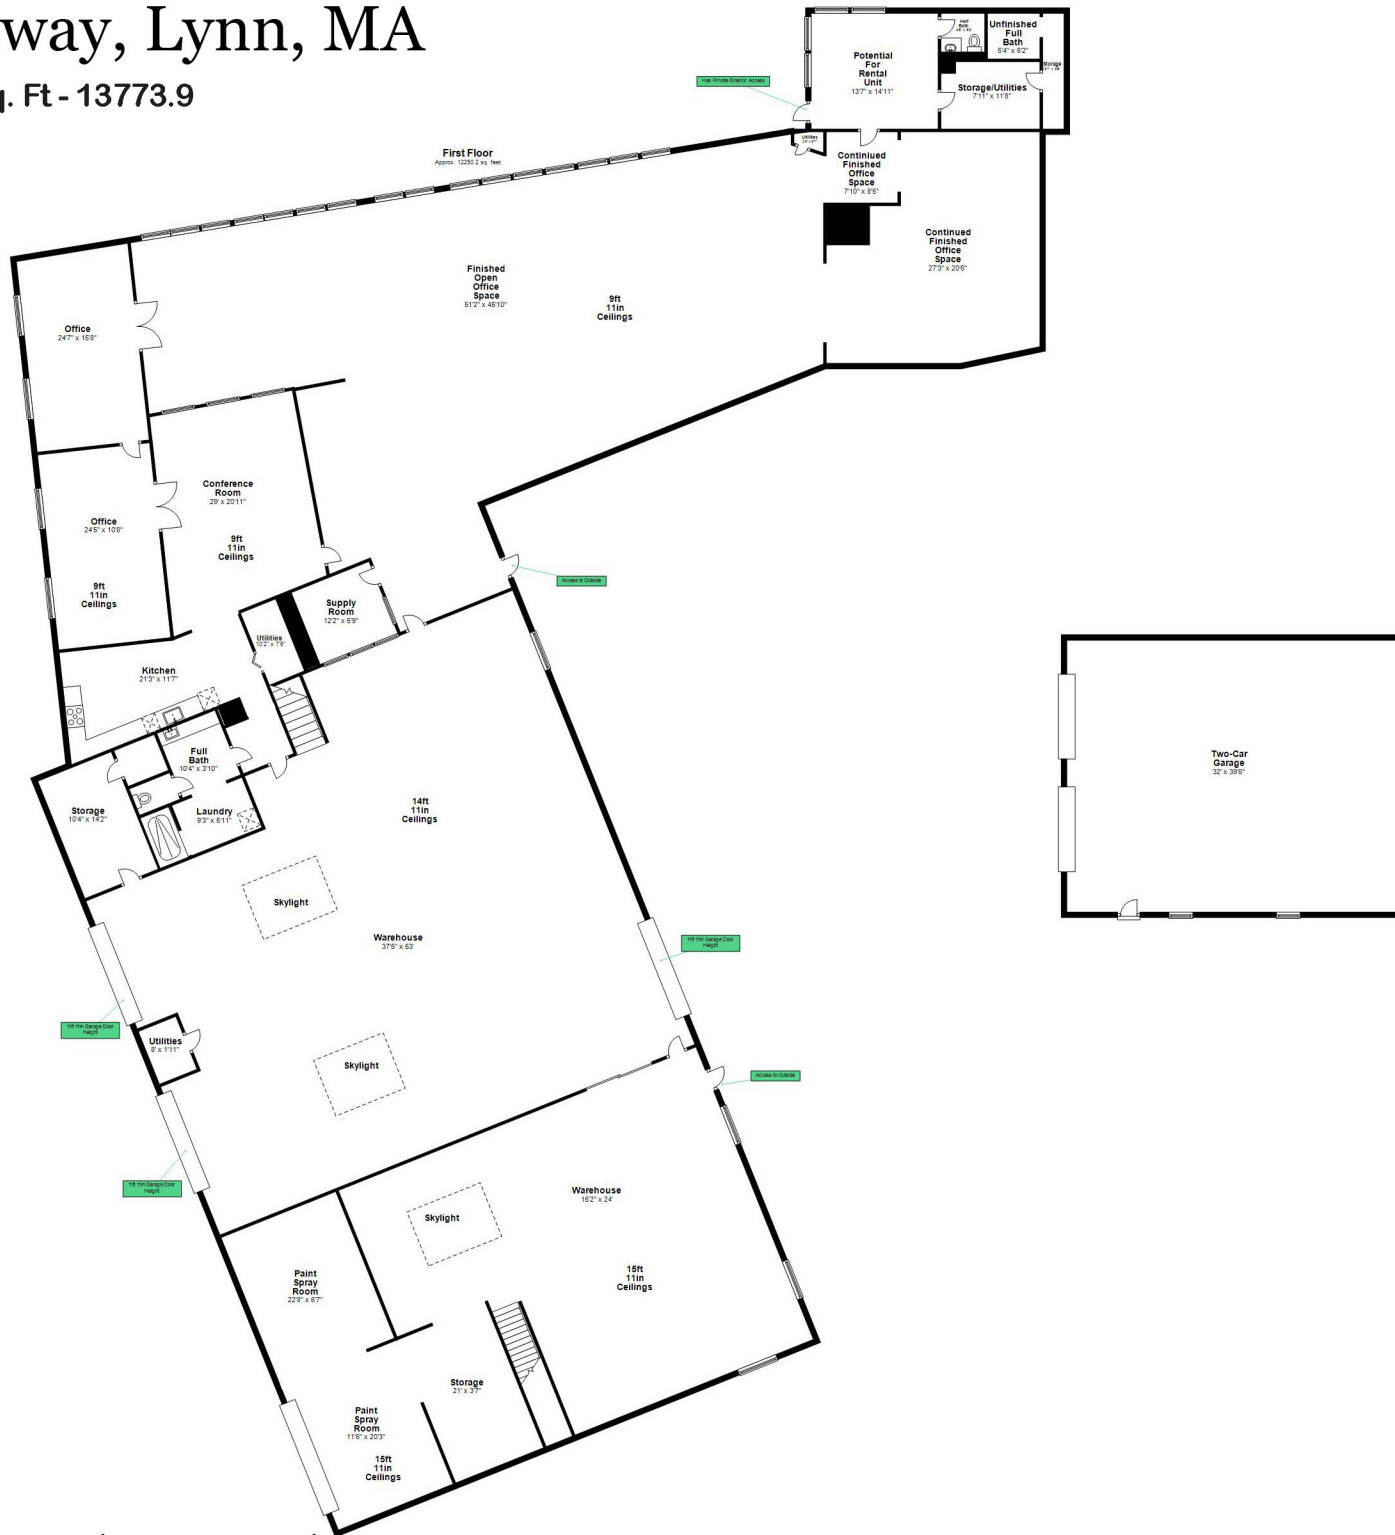

260 Lynnway, Lynn, MA

Total Sq. Ft - 13773.9

Room sizes and square footage estimates are approximate.