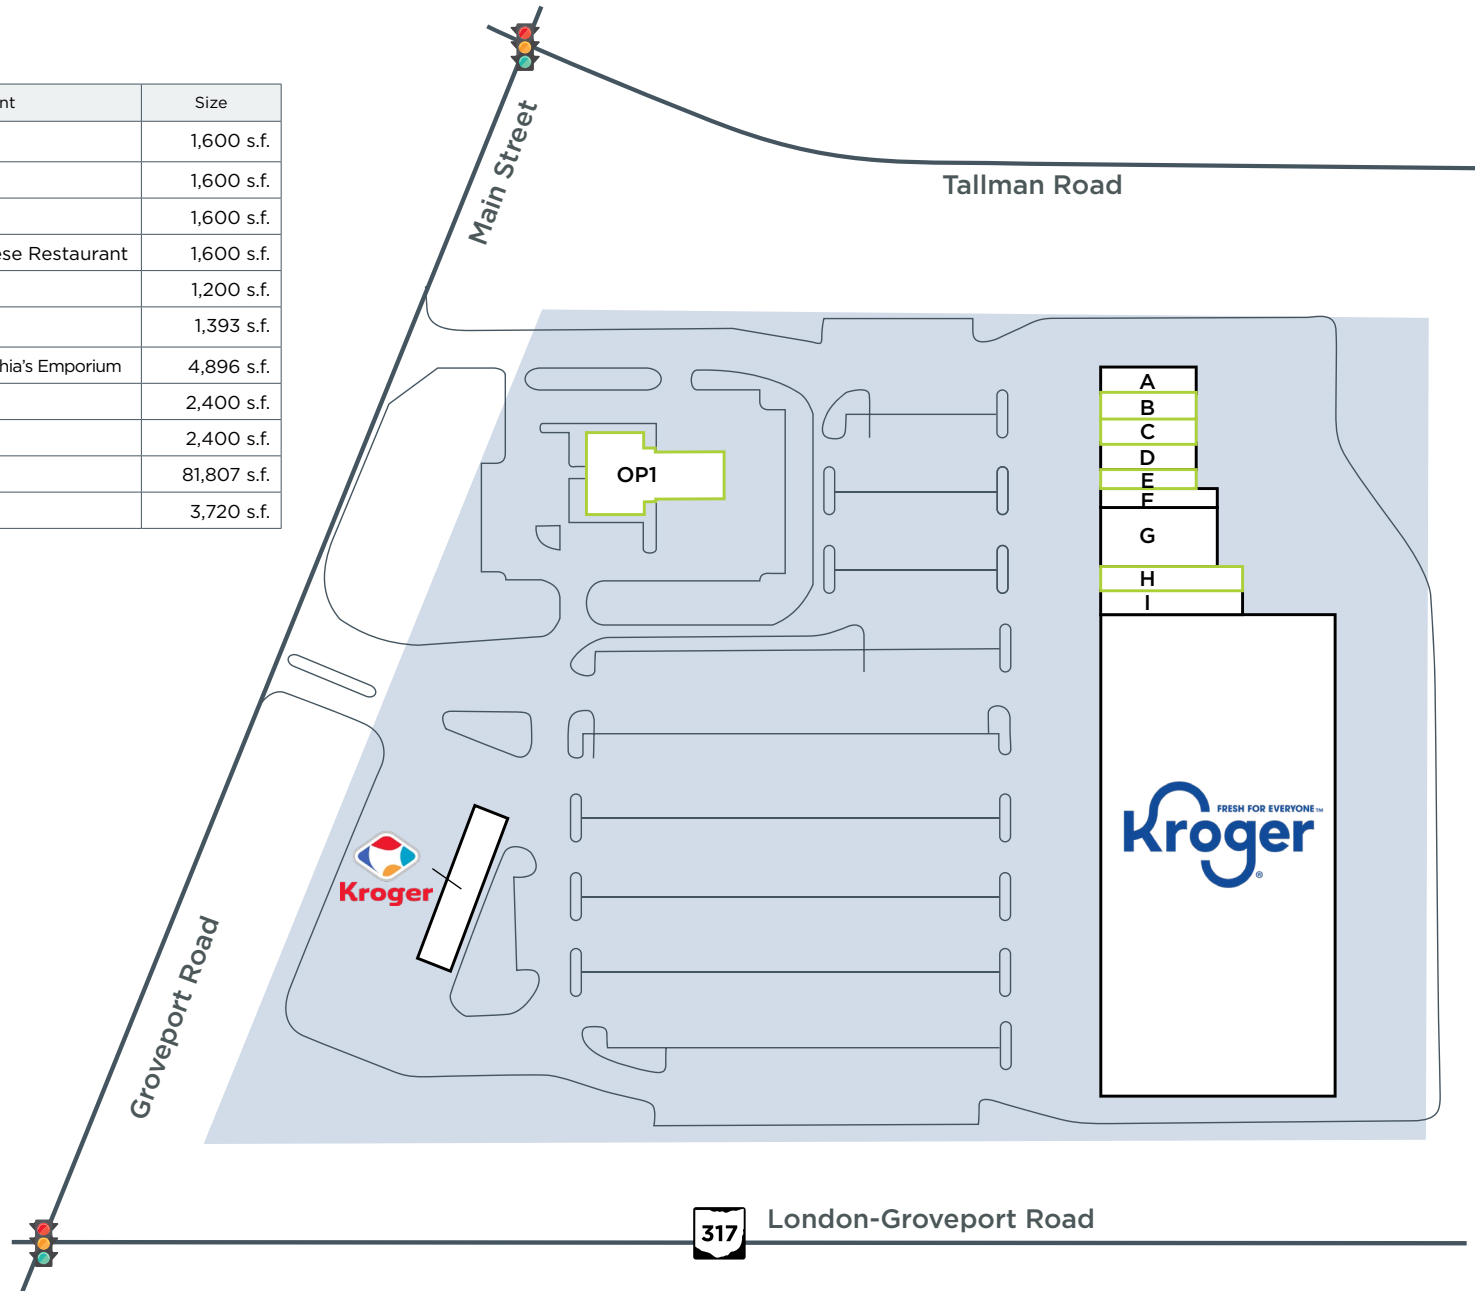

# Groveport Plaza

Groveport, Ohio | 104,216 square feet

Groveport Plaza is a 104,216 square foot center ideally located at the gateway to the growing community of Groveport in southeastern Franklin County. Built in 2000, the center is anchored by Kroger. The center, which offers excellent visibility and accessibility plus convenient parking is located approximately 11 miles from Columbus's Central Business District. In a 2018 survey to community members who live within a 10-mile radius of Downtown Groveport, 26% of surveyors noted that Kroger is the business they visit most often.

## Location

Southeast corner of State Route 317/  
London-Groveport Road and Groveport  
Road, Columbus, Ohio (39.8539, -82.8991)  
[Click to navigate to Google Maps](#)

# Groveport Plaza

Groveport, Ohio | 104,216 square feet

Space	Tenant	Size
A	Subway	1,600 s.f.
B	AVAILABLE	1,600 s.f.
C	AVAILABLE	1,600 s.f.
D	Great Wall Chinese Restaurant	1,600 s.f.
E	AVAILABLE	1,200 s.f.
F	Venus Nails	1,393 s.f.
G	Samantha and Sophia's Emporium	4,896 s.f.
H	AVAILABLE	2,400 s.f.
I	ProLogistix	2,400 s.f.
Kroger	Kroger	81,807 s.f.
OP1	AVAILABLE	