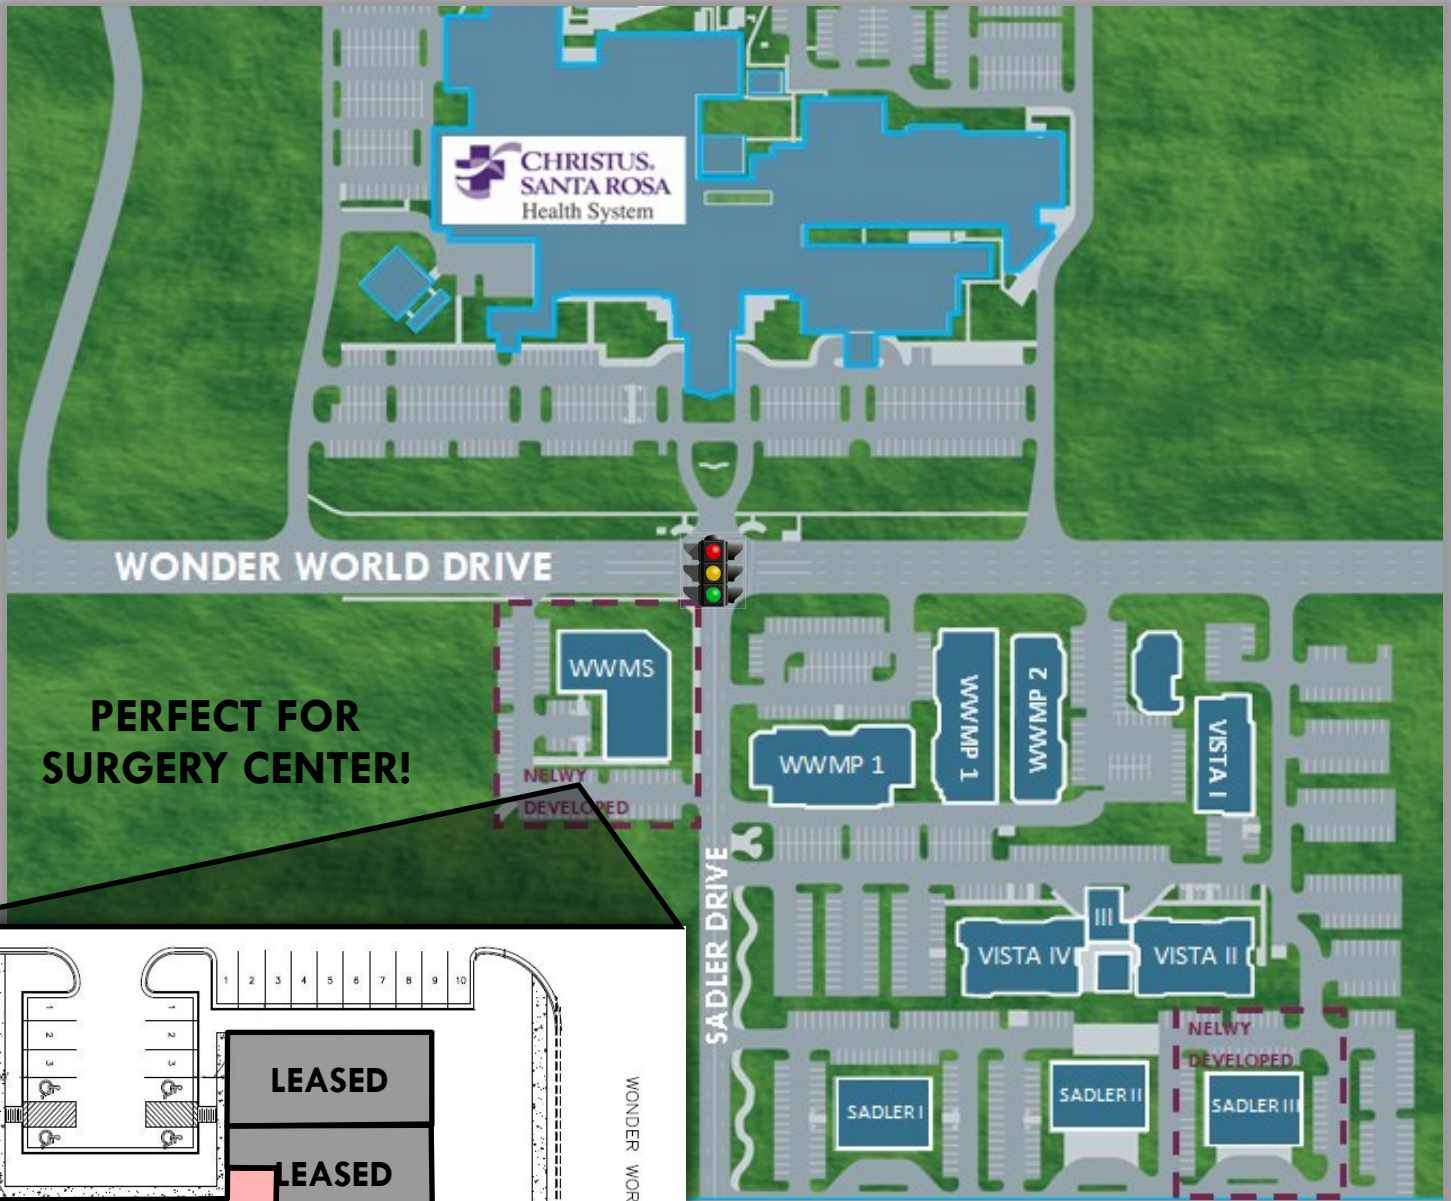

Nick Tarantino, CCIM
(512) 302 - 4500
nick@tarantino.com

Peggy Rougeou
(512) 302 - 4500
peggy@tarantino.com