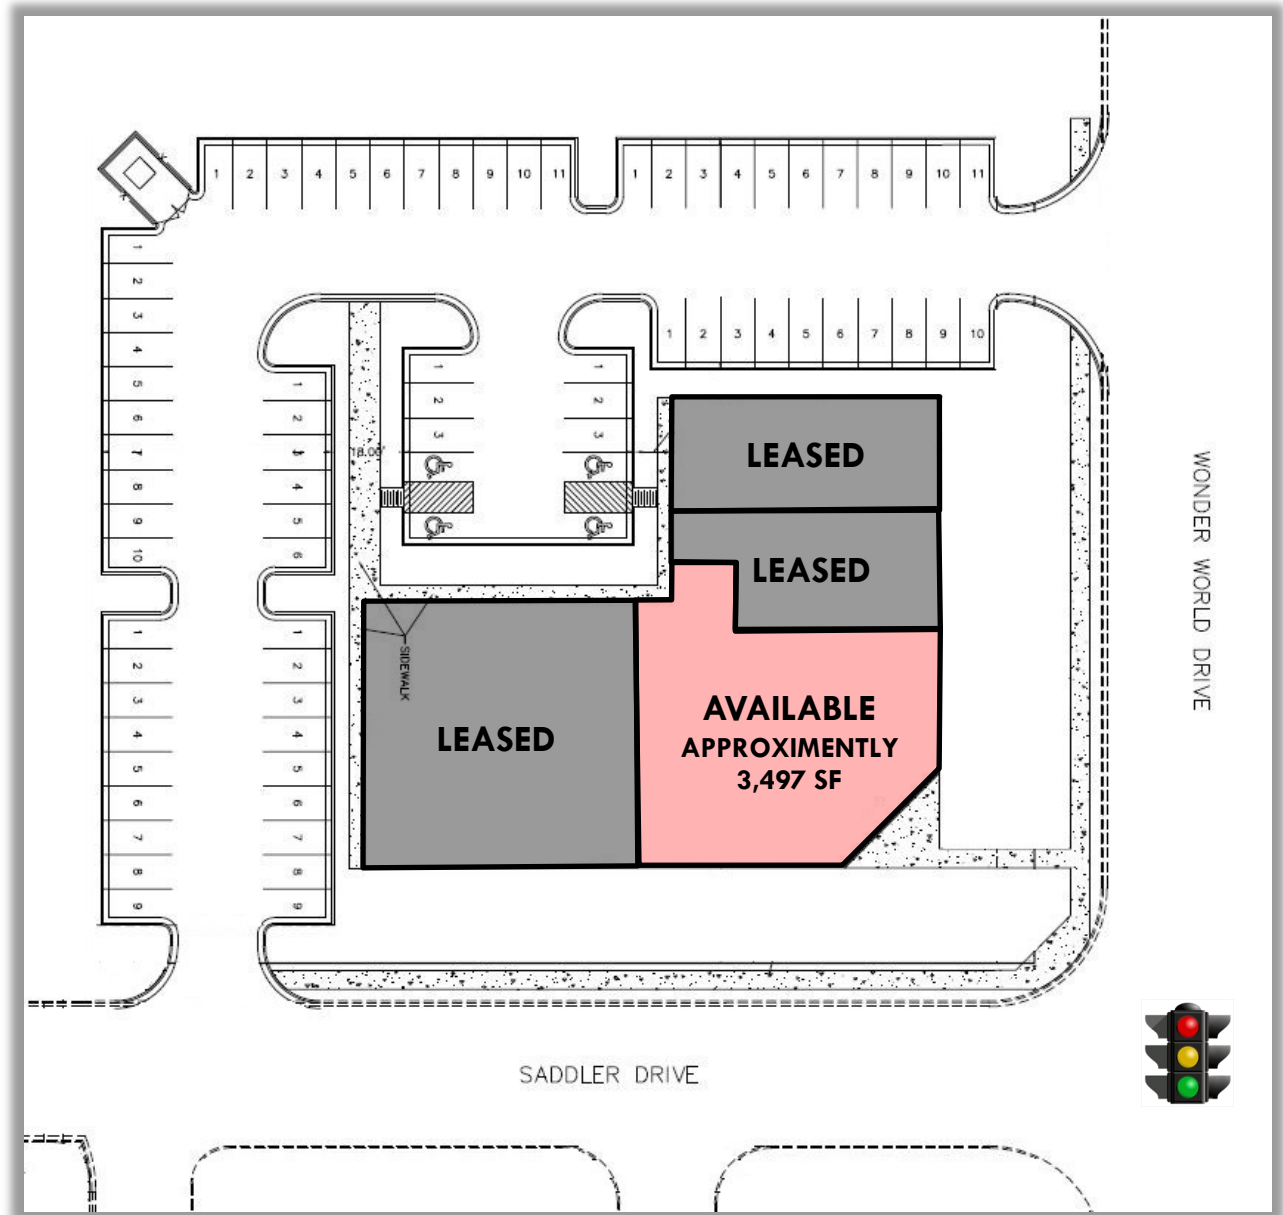

# Wonder World Medical Square

1310 Wonder World Dr., San Marcos, TX 78666

**MEDICAL OFFICE/RETAIL SPACE - FOR LEASE**

## Property Highlights

- Ready For Tenant Finish Out Now
- 3,500 SF Available
- Hard corner of lighted intersection
- High traffic counts on Wonder World Dr.
- Adjacent to 110,000 SF medical/office campus & Christus Santa Rosa Hospital
- Recent multi-family development nearby
- **Call today for more information!**