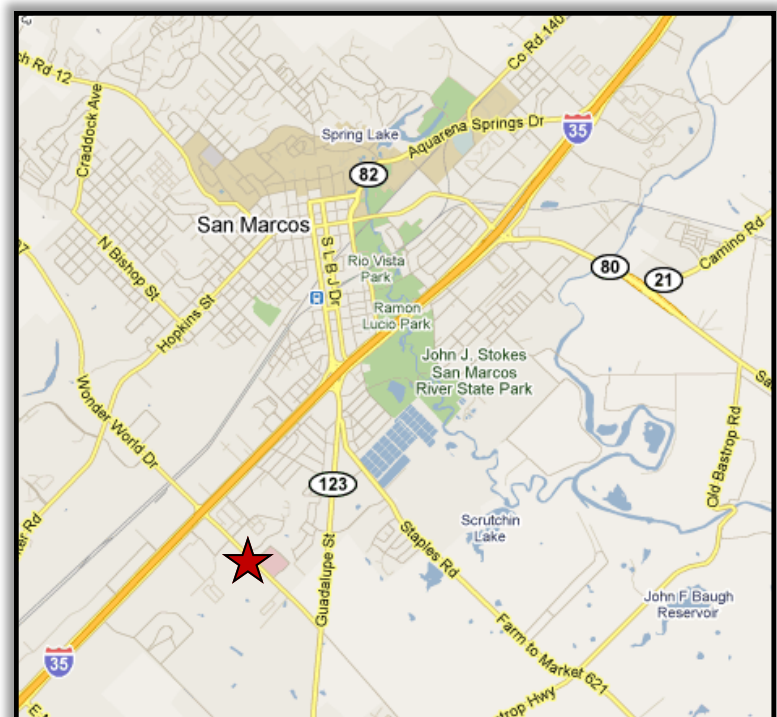

# Wonder World Medical Square

1310 Wonder World Dr., San Marcos, TX 78666

**MEDICAL OFFICE/RETAIL SPACE - FOR LEASE**

## Property Highlights

- Ready For Tenant Finish Out Now
- 3,500 SF Available
- Hard corner of lighted intersection
- High traffic counts on Wonder World Dr.
- Adjacent to 110,000 SF medical/office campus & Christus Santa Rosa Hospital
- Recent multi-family development nearby
- **Call today for more information!**