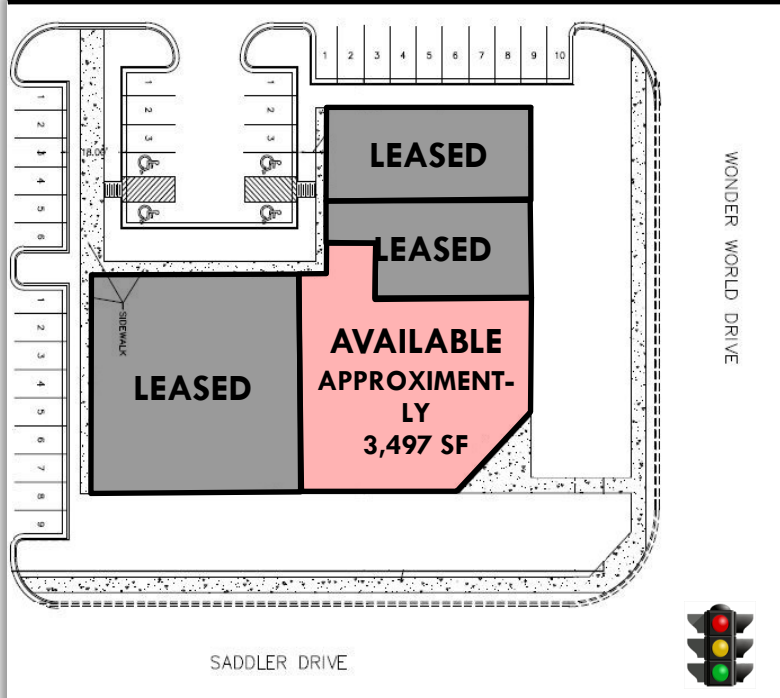

Nick Tarantino, CCIM
(512) 302 - 4500
nick@tarantino.com

Peggy Rougeou
(512) 302 - 4500
peggy@tarantino.com