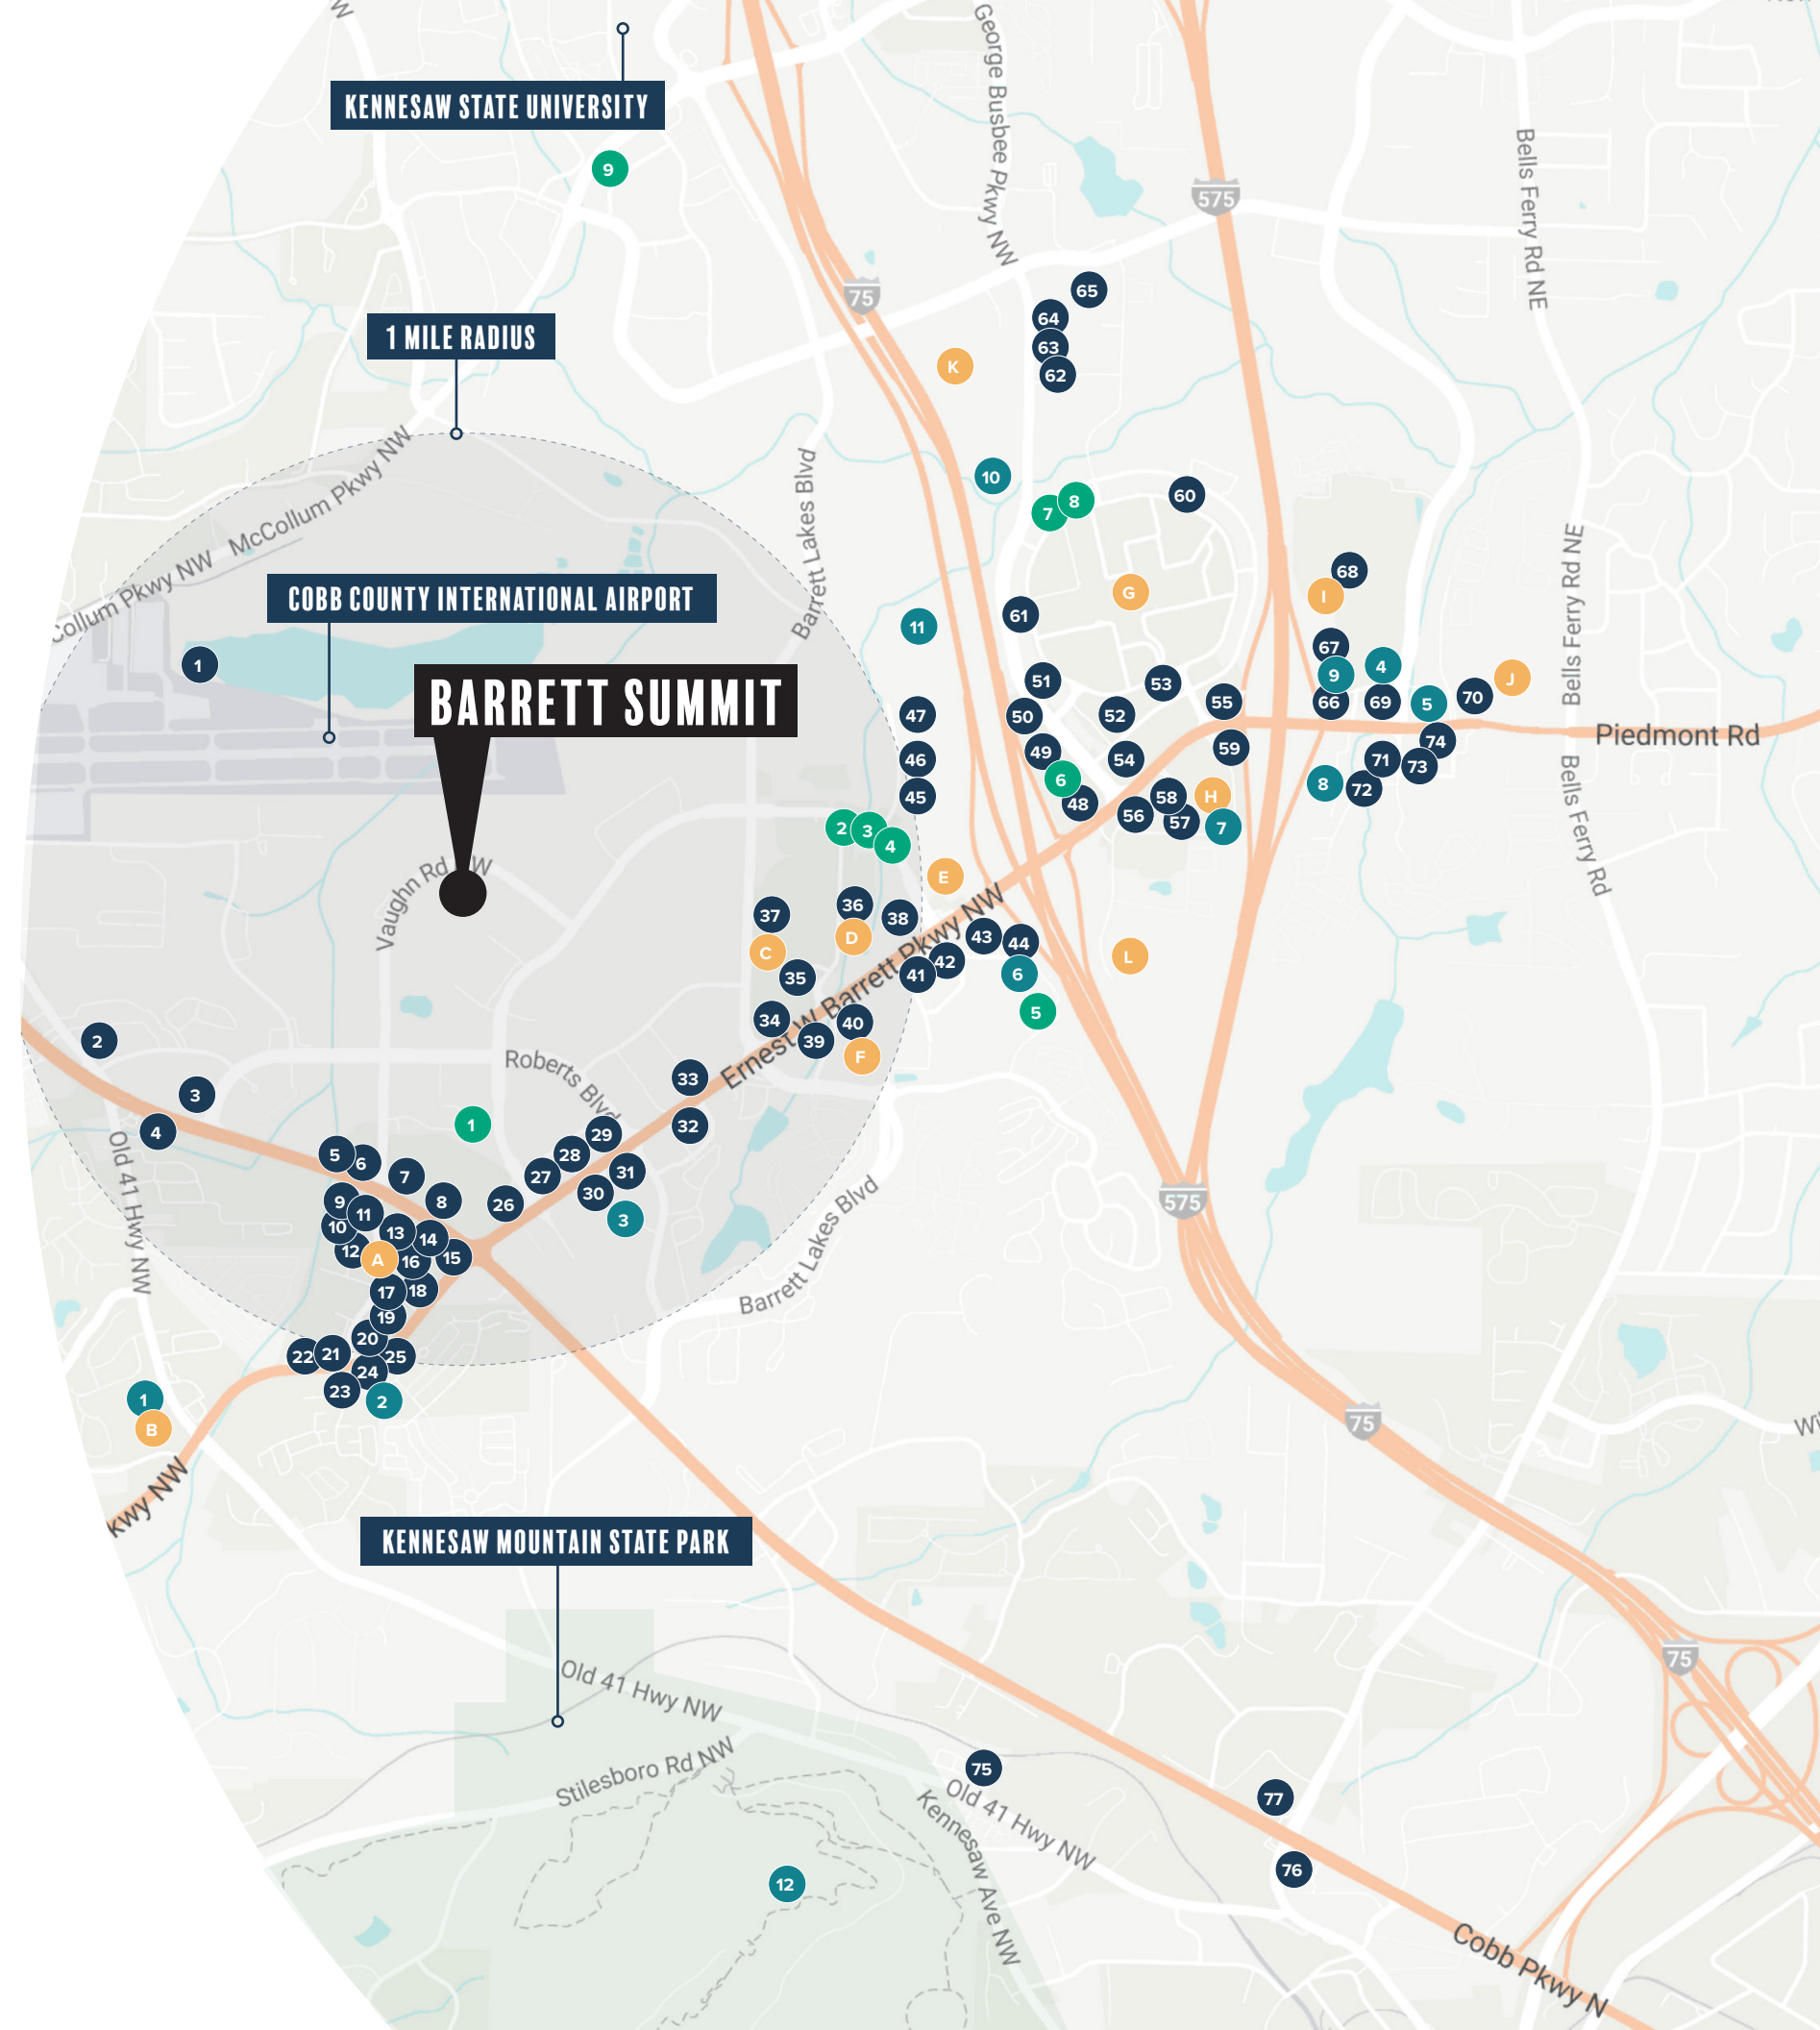

HOTEL

- 1 TownePlace Suites by Marriott
- 2 Homewood Suites by Hilton
- 3 Hilton Garden Inn
- 4 Hampton Inn
- 5 Courtyard by Marriott
- 6 Holiday Inn Express
- 7 Tru by Hilton
- 8 Home2 Suites
- 9 SpringHill Suits by Marriott

WELLNESS / ENTERTAINMENT

- | | |
|------------------------|---------------------------------|
| 1 ThorStrength Fitness | 7 Adventure Air Sports |
| 2 Pure Barre | 8 Mountasia |
| 3 LA Fitness | 9 Catch Air |
| 4 Workout Anytime | 10 Stone Summit Climbing |
| 5 Orangetheory Fitness | 11 AMC Barrett Commons |
| 6 Bowlero | 12 Kennesaw Mountain State Park |

RETAIL CENTERS

- | | | |
|--|--|--|
| A Kennesaw Marketplace
Hobby Lobby
Academy Sports
Wholefoods Market | D Barrett Pavilion
Target
Total Wine & More
REI
Ulta Beauty | H Town Center Plaza
HomeGoods
T.J.Maxx
Kirkland's Home |
| B Barrett Parkway Shopping Center
Publix Super Market
The UPS Store | E Barrett Place
ALDI
Office Max
Best Buy | I Town Center Market
Walmart
Gamestop |
| C Cobb Place Shopping Center
DSW Designer Show Warehouse
World Market
Bed Bath & Beyond
Bassett Furniture | F Town Center Commons
DICK'S Sporting Goods | J Towne Center Prado
Publix Super Market
Carter's
Barnes & Noble |
| | G Town Center at Cobb
Macy's
JCPenney
Belk | K PGA Superstore |
| | | L The Home Depot |