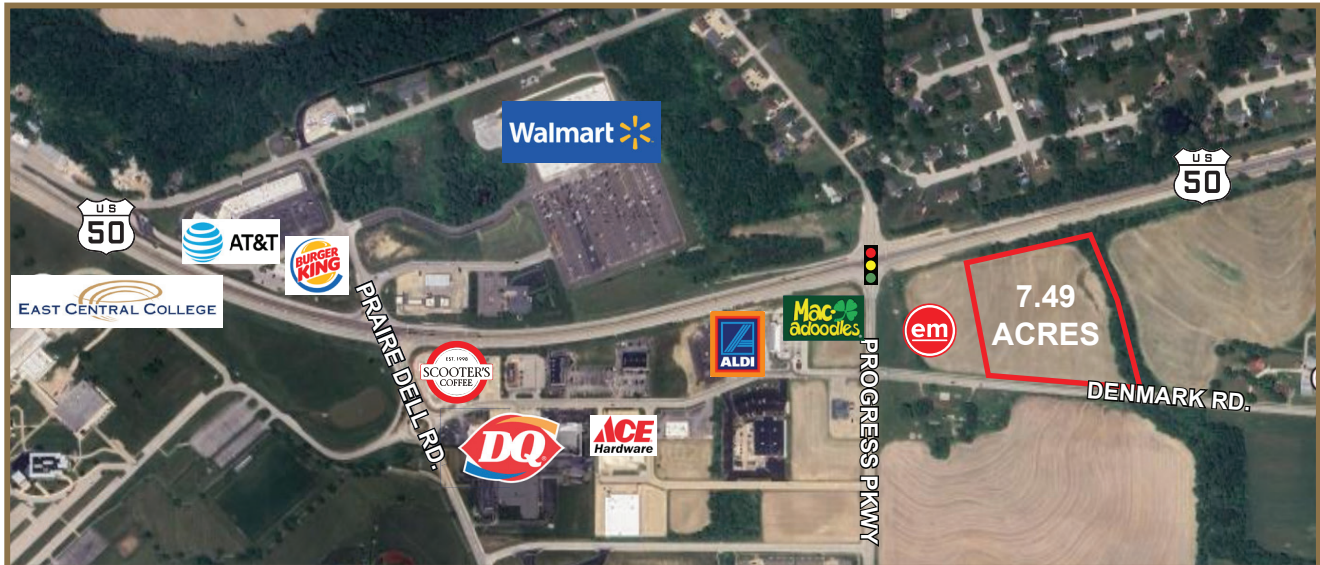

LAND FOR SALE

7.49 ACRES • UNION, MO 63357

- Fronting Highway 50 and Denmark Road
 - Adjacent to new Express Mart
 - Growing retail corridor with new Express Mart, Aldi, Scooters, and Macadoodles
 - Can be subdivided
 - B-2 commercial zoning
- Sale Price: \$5.99psf**