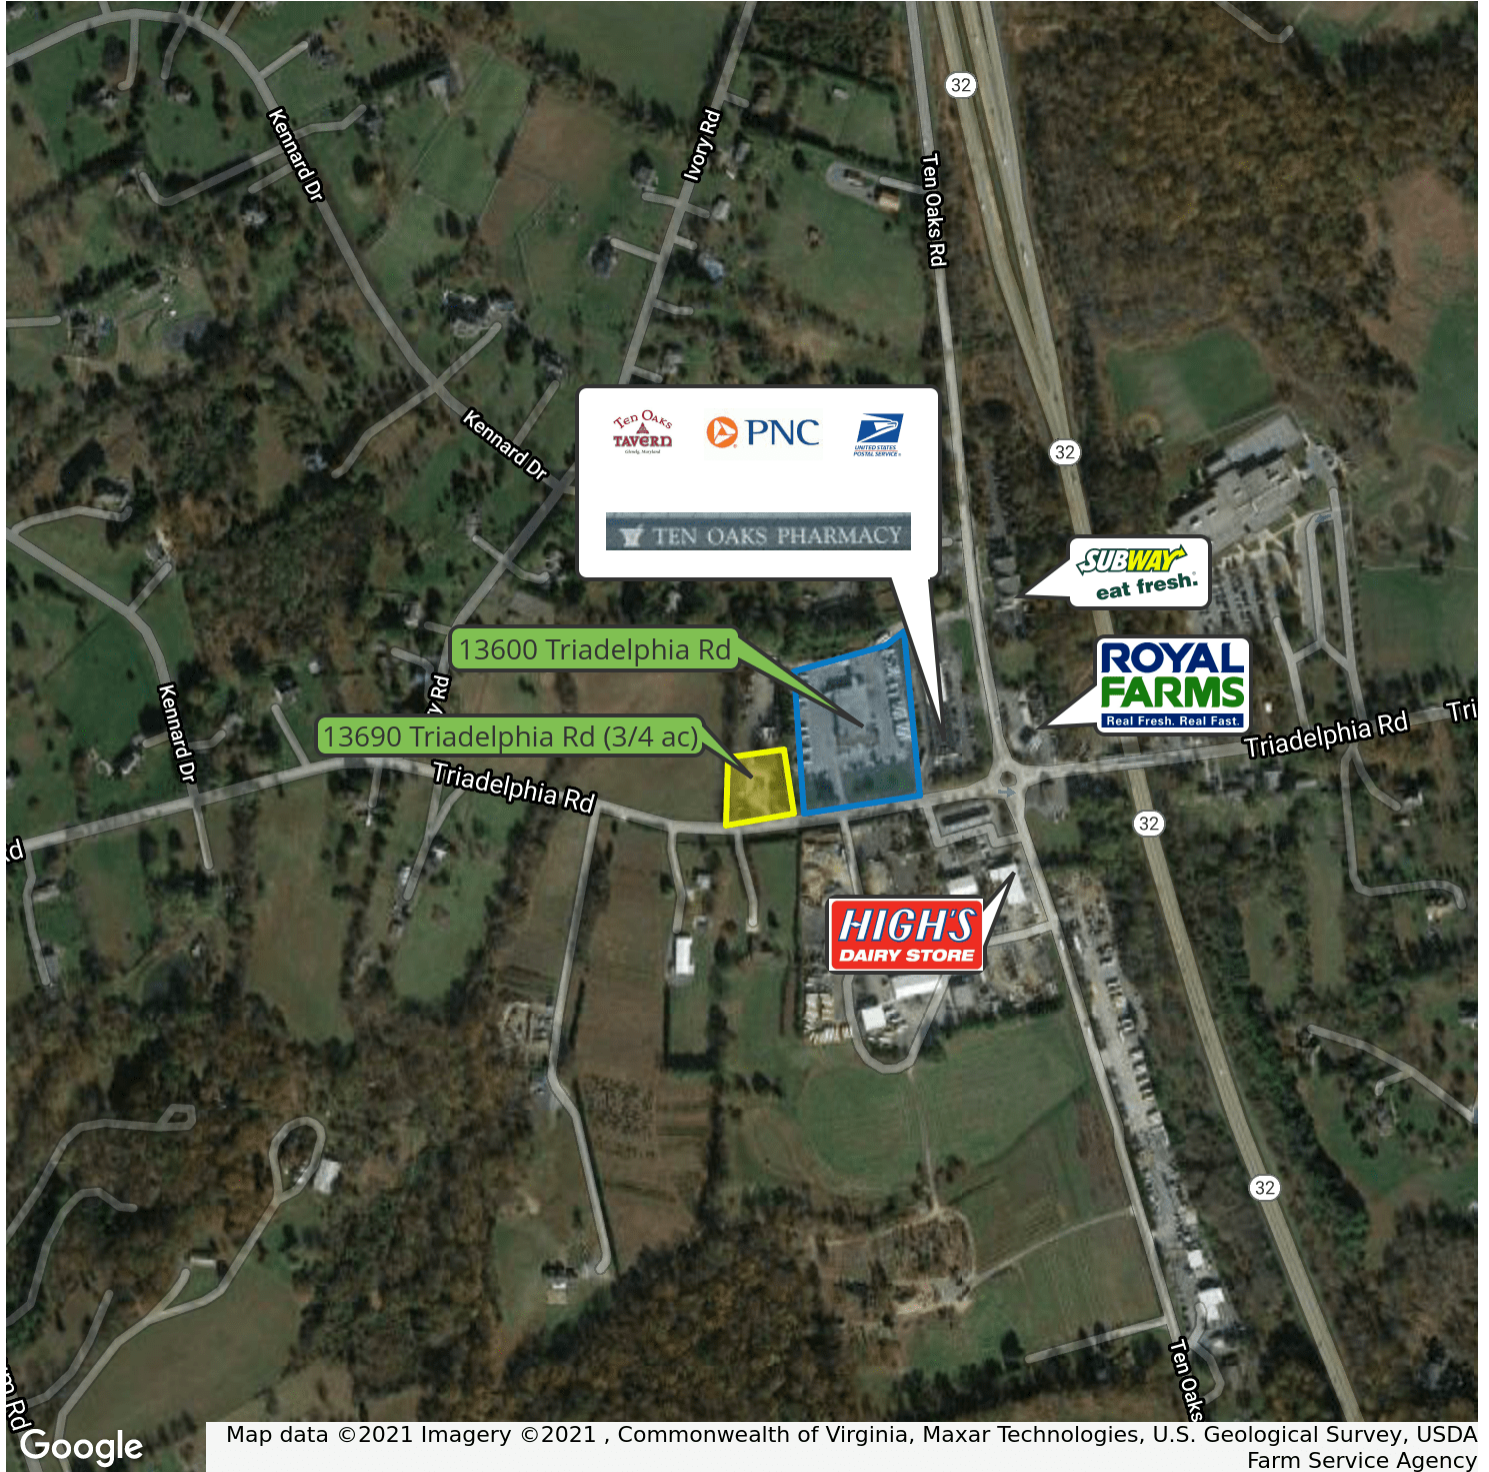

EYRE BUS, TOUR & TRAVEL

13600-13690 TRIADELPHIA RD
GLENELG, MD 21737

RETAILER MAP

Google

Map data ©2021 Imagery ©2021, Commonwealth of Virginia, Maxar Technologies, U.S. Geological Survey, USDA Farm Service Agency

PRESENTED BY:

JOHN SINDLER

410.260.6538

jsindler@hyattcommercial.com