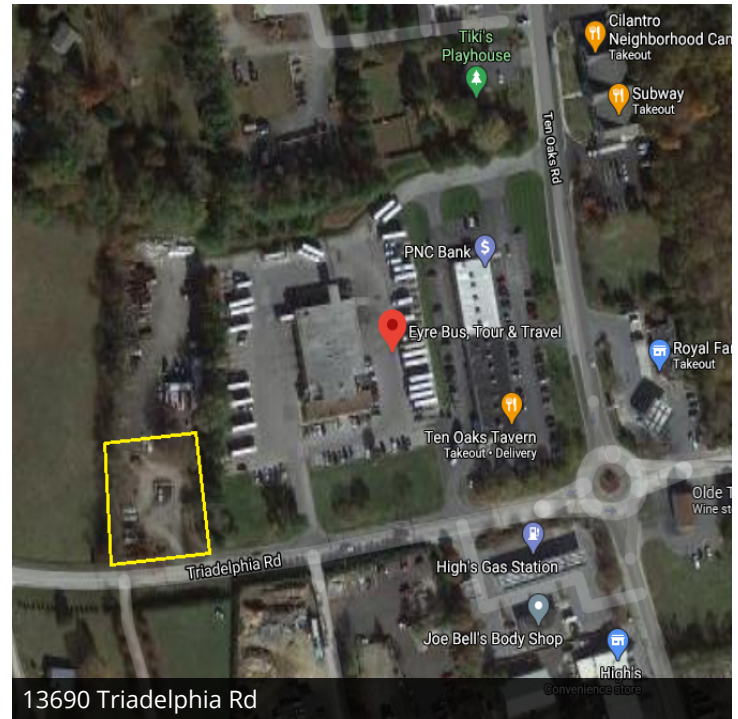

13690 Triadelphia Rd

PRESENTED BY:

JOHN SINDLER

410.260.6538

jsindler@hyattcommercial.com