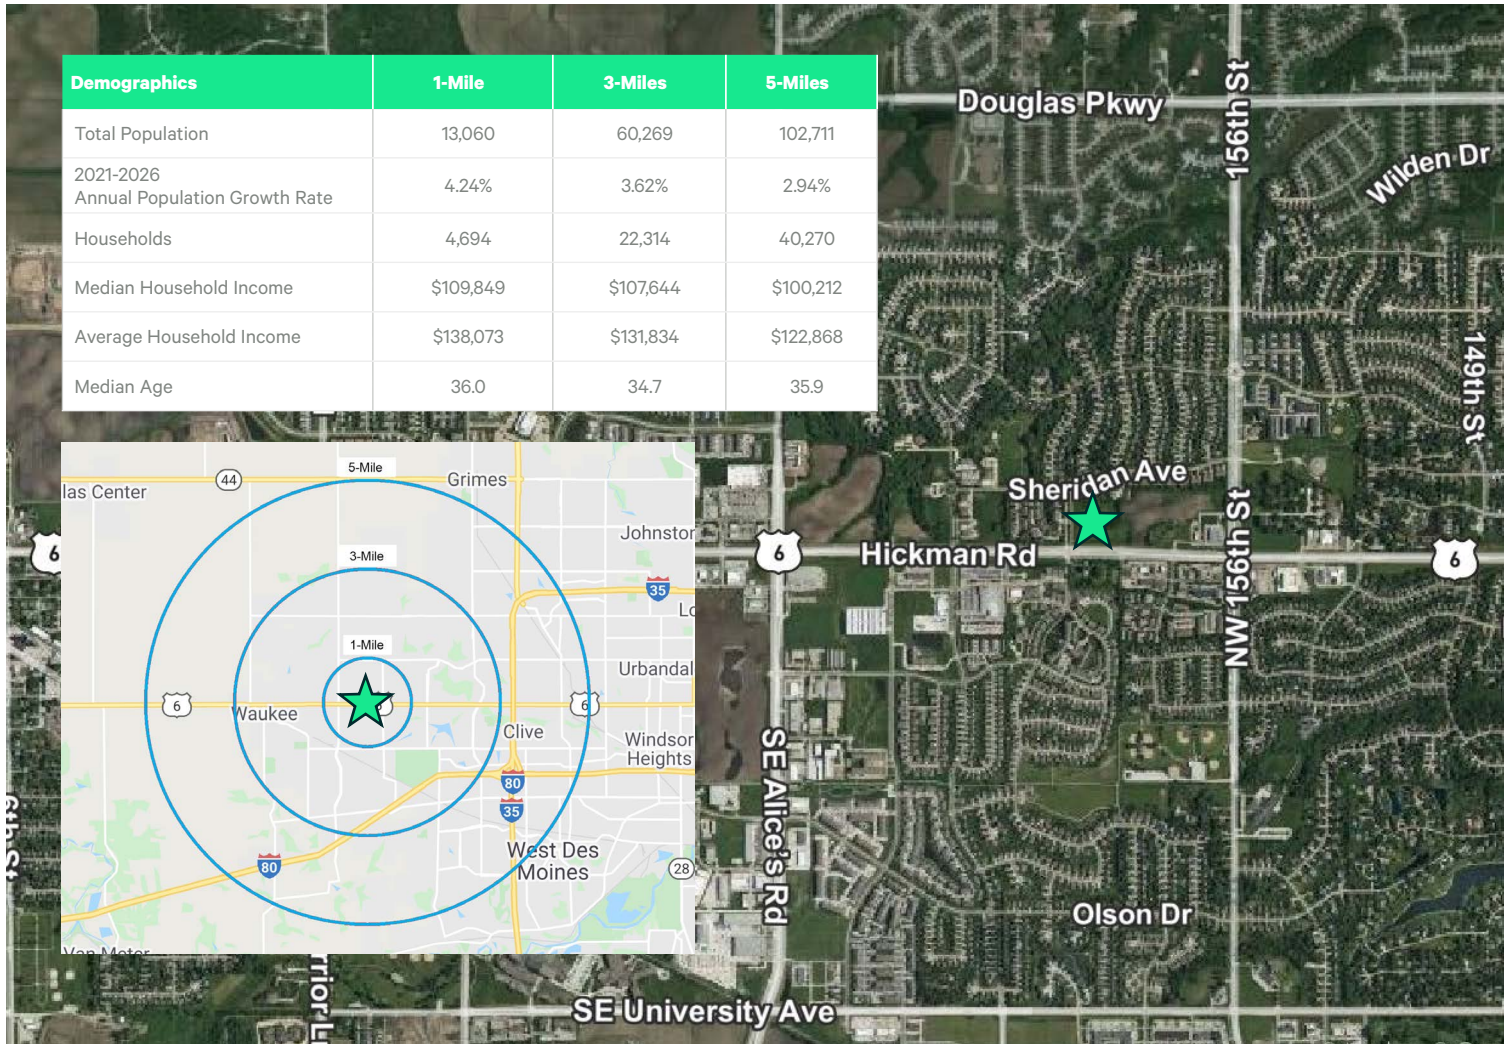

Site Plan

Location

Contact Us

Riley Hogan

Senior Vice President

+1 515 221 6683

riley.hogan@cbre.com

Licensed in the State of Iowa