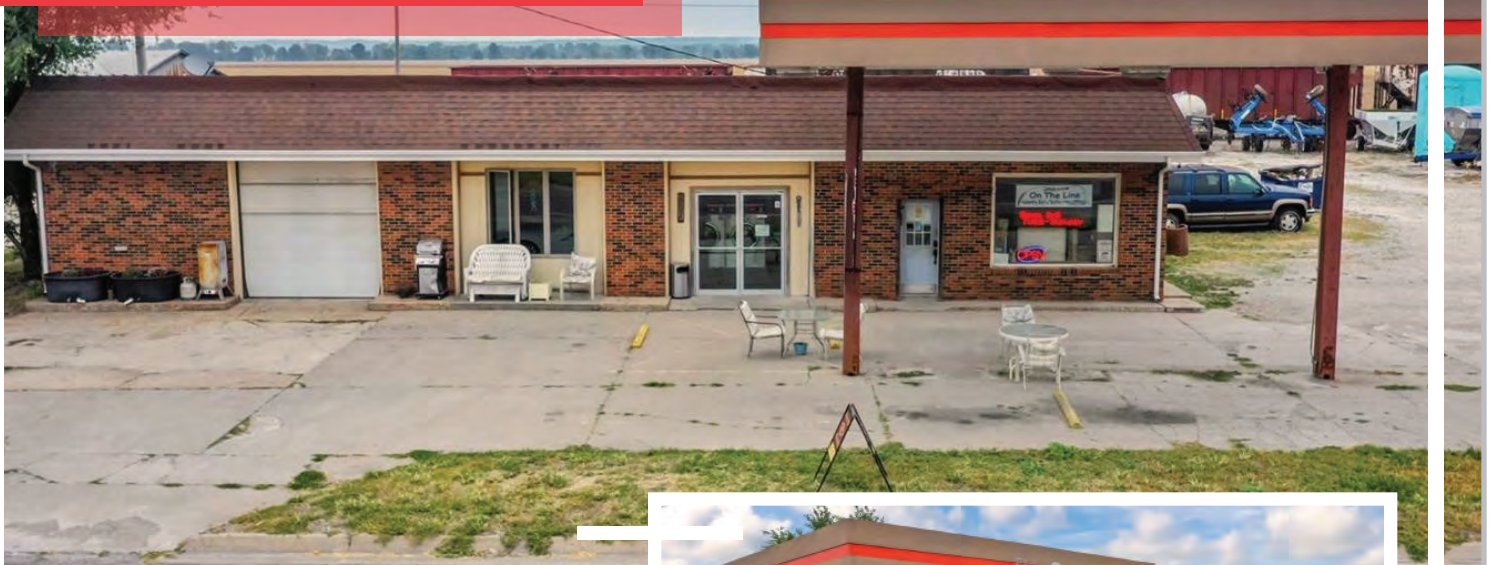

FOR SALE

306 N Main St., Elsberry, MO 63343

PROPERTY SUMMARY

Investment Opportunity in Lincoln County

- 2,259 sqft Turnkey Laundry Mat and Bait & Tackle Store.
- Includes a 14' x 30' storage area and a 300 sqft one bedroom apartment or personnel office, all under one roof.
- All high end 2013 Dexter Express equipment in Laundry Mat. Including 12 Washers and 12 Dryers with room to expand with more equipment.
- Updated Mechanicals.
- Completely remodeled interior
- FF&E Included in the Sale
- Financials available with signed NDA
- **SALE PRICE: \$350,000**