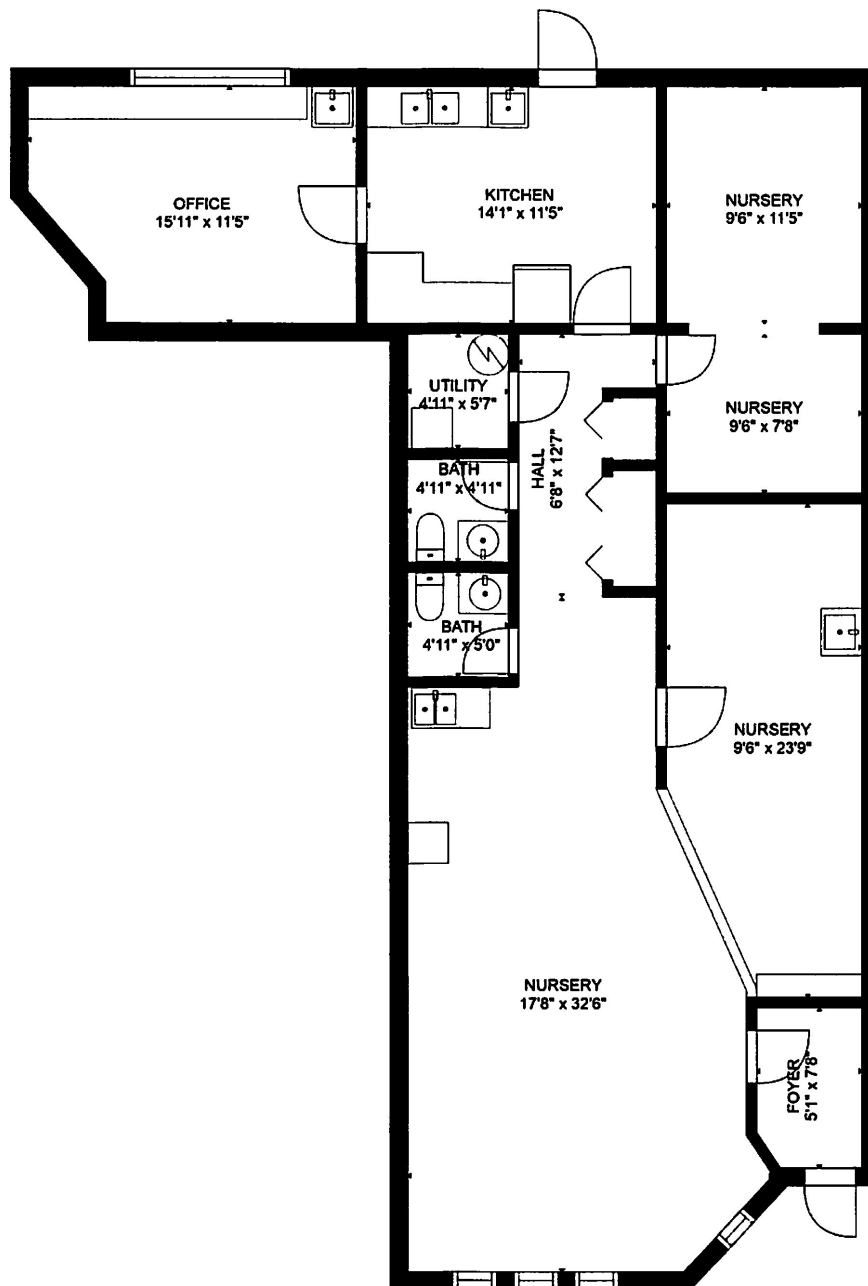

1130 Maple Avenue

La Grange Park

Estimated areas

GLA FLOOR 1: 1583 sq. ft, excluded 0 sq. ft
Total GLA 1583 sq. ft, total scanned area 1583 sq. ft

SIZES AND DIMENSIONS ARE APPROXIMATE, ACTUAL MAY VARY.