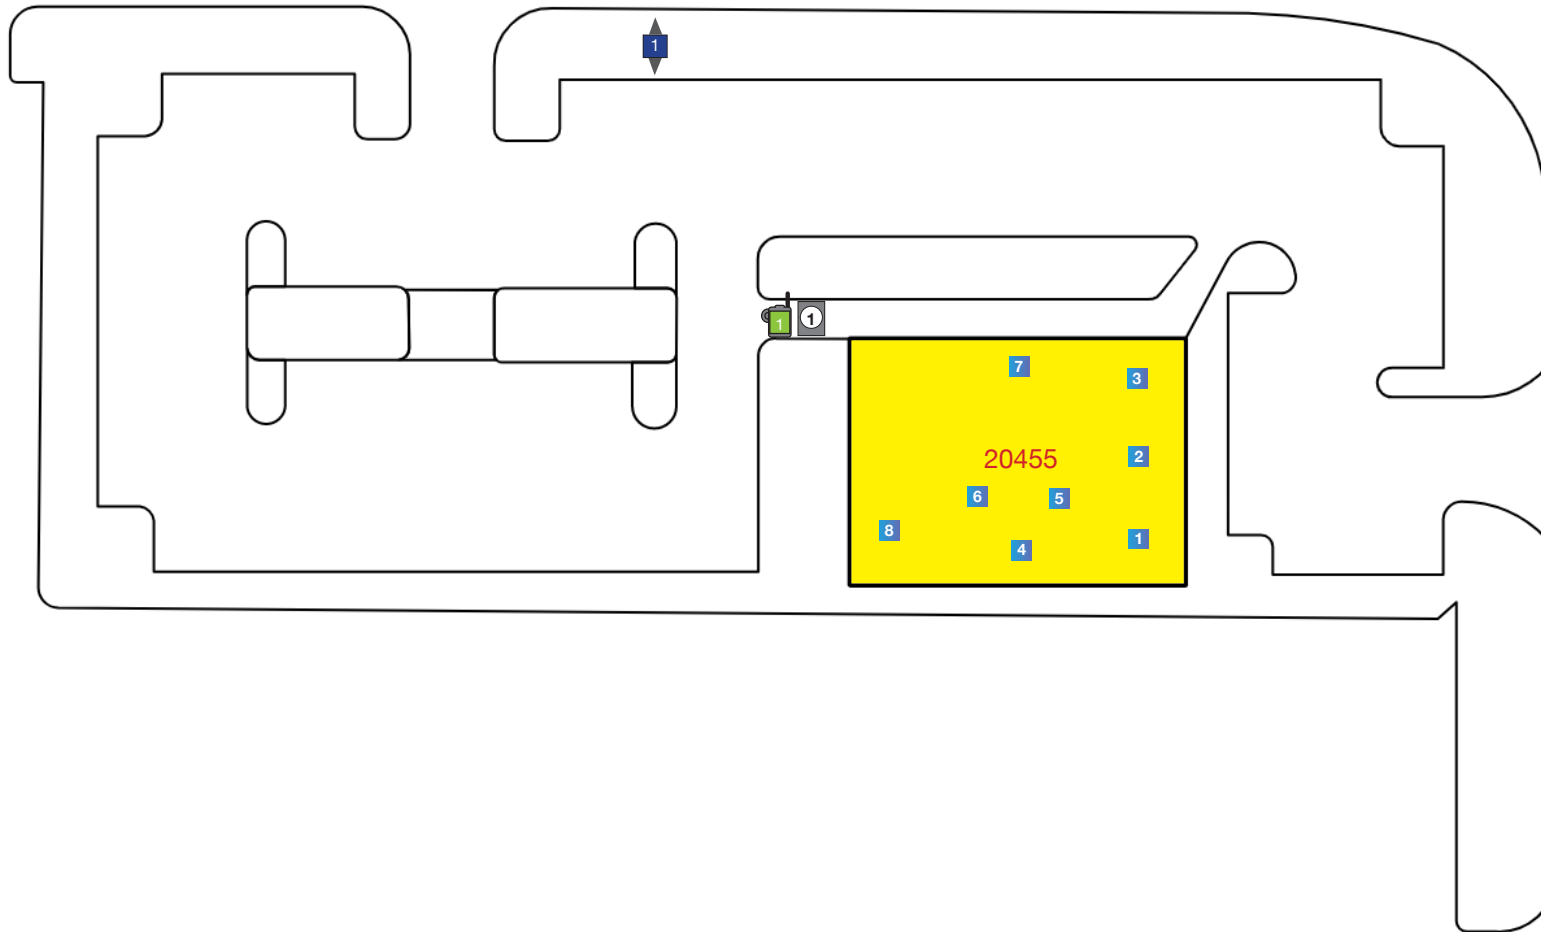

Prepared

6/16/2020

Address

20455 Katy Freeway
Katy, TX 77450

Please See Meter & HVAC Information on the Next Page

Meter & HVAC Information

Meter Information	Reference	Meter
	Electric	92336322
	Gas	1800450135
	Water (Tenant)	0060983202

HVAC Units & Information	Unit	Space	Manufacturer	Model	Ton	Serial	Year
	1	20455	YORK	ZU08N18R2B6RAA1A2	7.5	N1L8304731	2018
	2	20455	YORK	ZU12N24D2B6RAA4A1	10	N1L8298813	2018
	3	20455	YORK	ZU08N18R2B6RAA1A2	7.5	N1L8304730	2018
	4	20455	CARRIER	24ABB360A520	5	3318E09539	2018
	5	20455	CARRIER	24ABB360A520	5	2818E31868	2018
	6	20455	CARRIER	24ABB336A510	3	3418E13043	2018
	7	20455	CARRIER	48TCED12A2A5A0A0A0	10	1216P62809	2016
	8	20455	YORK	ZU08N18R2B6RAA1A2	7.5	N1L8304729	2018