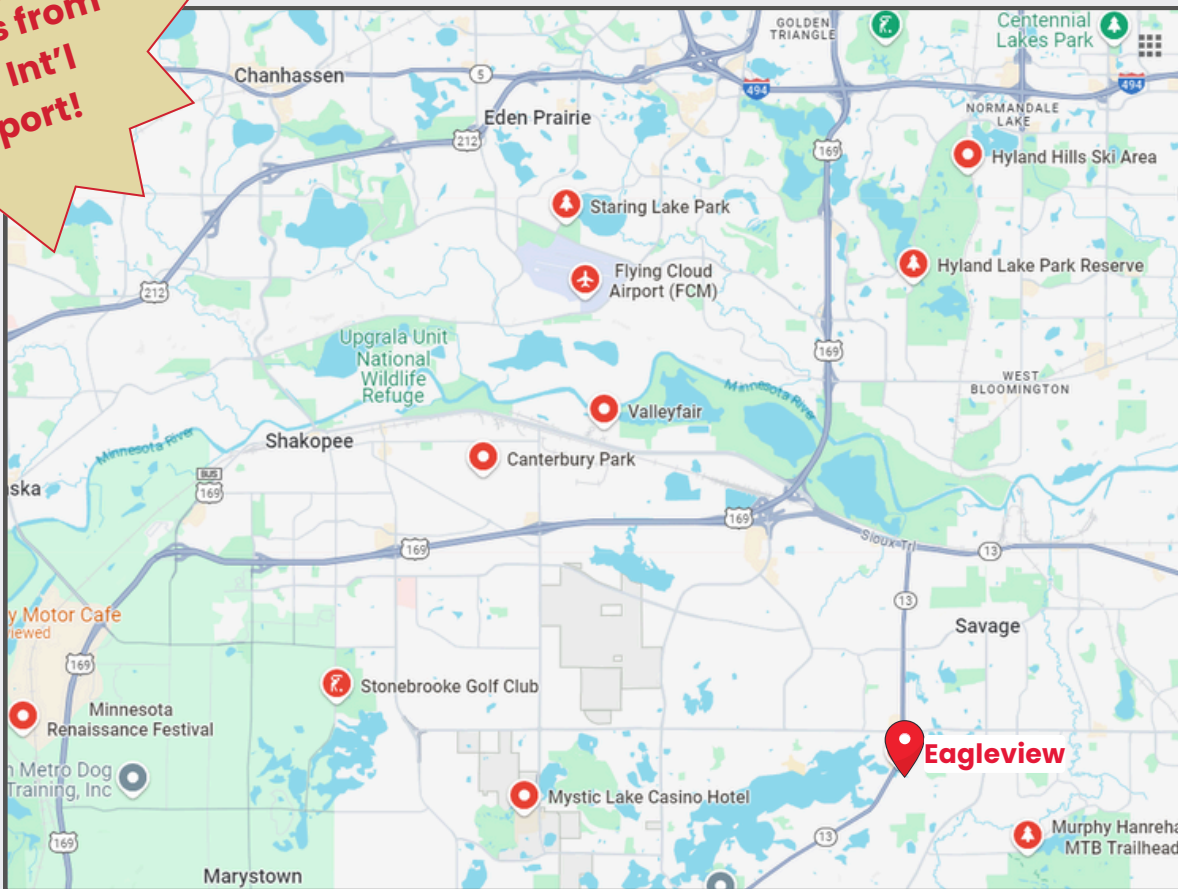

LOTS FOR SALE

EAGLEVIEW

LUXURY VILLA COMMUNITY

Savage • Prior Lake

FALL 2024

HOA Villa Neighborhood
55' WIDE SOG LOTS
40' X 65' PADS
*40' X 55' PAD

WELCOME TO THIS LUXURY VILLA COMMUNITY AT EAGLEVIEW

New luxury villa development bordering Prior Lake & Savage. 1000 feet from the lake. Private, low traffic area with an abundance of woods & wetlands. Most lots do not have homes directly behind. Conveniently located near restaurants and shopping.

Open to all builders. Lots of local attractions – Mystic Lake Casino, Canterbury Downs, Valleyfair, Renaissance Festival, Regional Parks, Golf Courses & More! Association maintained. 18 miles from MSP Airport. *Please call for single lot or package pricing.*

Edina Realty[®]

a Berkshire Hathaway affiliate

EAGLEVIEW • SAVAGE & PRIOR LAKE

LOCAL ATTRACTIONS

Only
18 Miles from
MSP Int'l
Airport!

Map Courtesy of Google

Mystic Lake Casino Hotel	—————>	6.8 Miles
Canterbury Park	—————>	8.2 Miles
Valleyfair Amusement Park	—————>	8.4 Miles
Flying Cloud Airport (FCM)	—————>	10.5 Miles
MN Zoo	—————>	10.8 Miles
MN Renaissance Festival	—————>	13.3 Miles
Mall of America	—————>	15.3 Miles
MSP Int'l Airport	—————>	18 Miles
Minneapolis	—————>	22.5 Miles