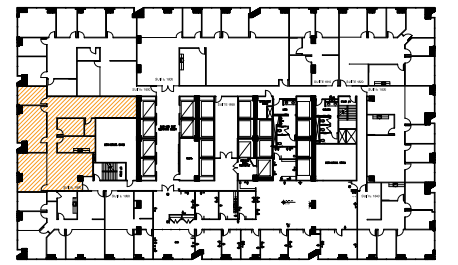

Revision		Emission
no.	issue	date

Key Plan

Title:
18th Floor Plan
Suite 1880

Scale: N.T.S.
Drawn By:

Date:
Project Name and Location:
1700 Pacific
Dallas, TX

Room #:
#1880

Suite 1880 2,609 RSF
 SCALE: 1/8"=1'-0"
 (11"X17")

*Note That All Dimensions Are Approximate and subject to change without notice