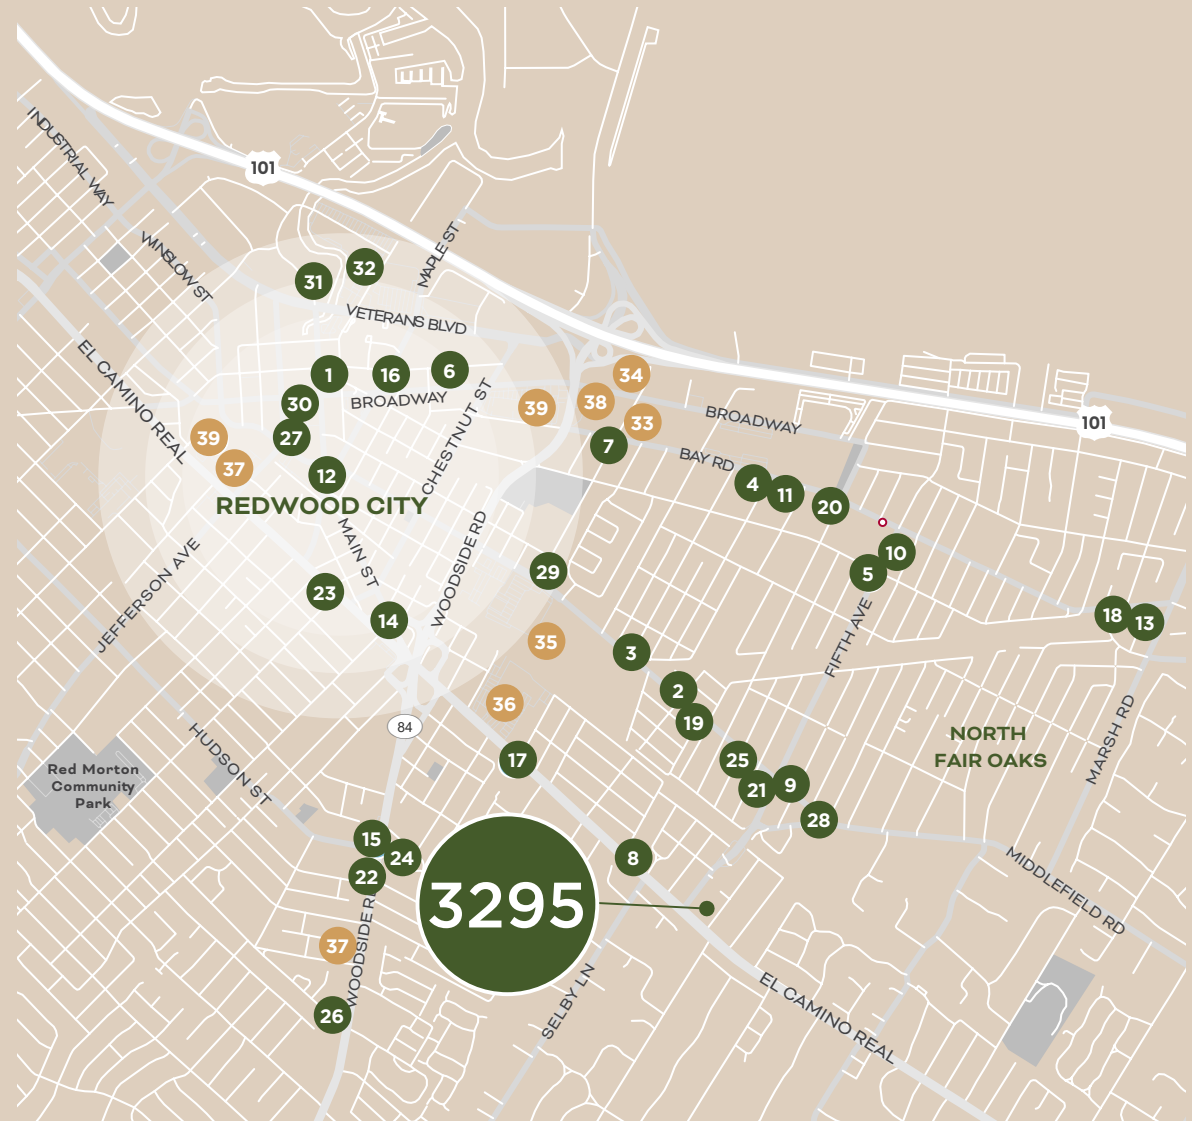

# NEARBY AMENITIES

121+

RESTAURANTS, SHOPS AND ENTERTAINMENT IN AND AROUND DOWNTOWN REDWOOD CITY

## RETAIL

- 33. SAGE Veteriariy Centers
- 34. 24 House Fitness
- 35. Costco
- 36. Target
- 37. Safeway
- 38. Smart & Final
- 39. CVS

# TRANSPORTATION MAP

## DRIVE TIMES

**06 MINS**

**DOWNTOWN REDWOOD CITY**  
*2 Miles*

**08 MINS**

**HWY 101**  
*2.5 Miles*

**09 MINS**

**HWY 280**  
*3.6 Miles*

**20 MINS**