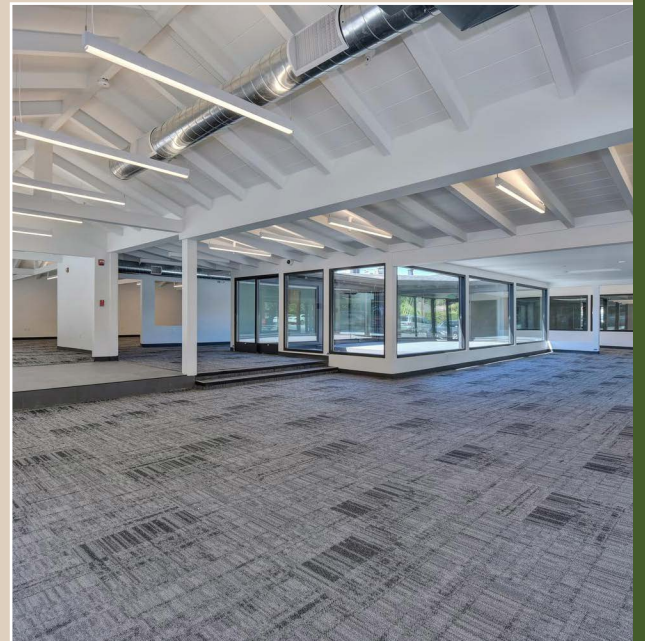

»»» INTERIOR