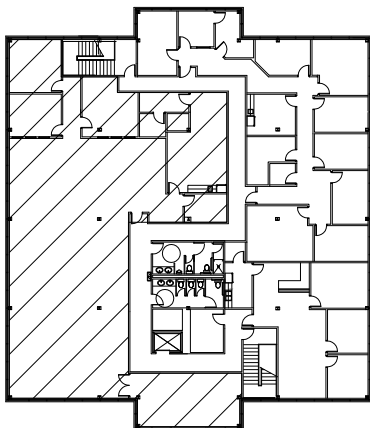

## 2852 Eyde Parkway Suite #200

SCALE: NONE

**BUILDING KEY**  
SCALE: NO SCALE

<p>Eyde Parkway</p> <p><b>SUITE #200</b></p> <p>2852 Eyde Parkway</p> <p>East Lansing, MI 48823</p>
<p>USEABLE AREA: 4,600 SF*</p> <p>RENTABLE AREA: 5,221 SF*</p>

\* Square feet measurements subject to change upon site measure