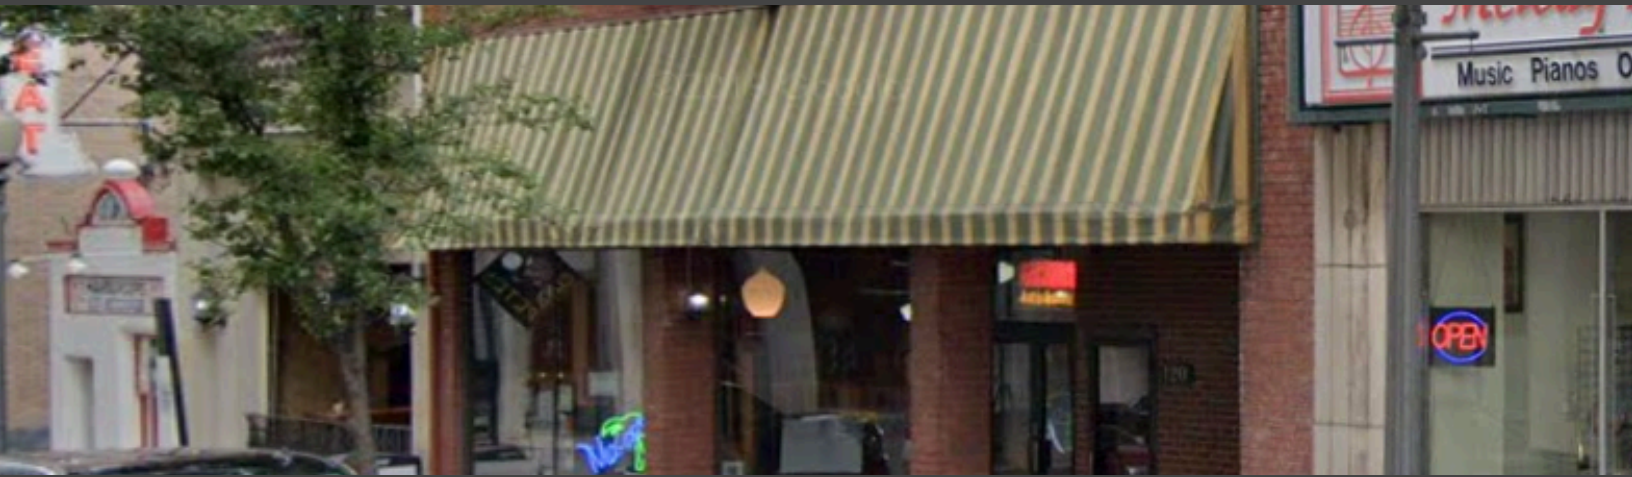

120 Church Ave, Roanoke

Located on the second floor in downtown Roanoke, this 640 sq. ft. office space offers a professional setup with a small conference room and all utilities included.

Please note: This space is stair access only

640 sq. ft. professional office space

Located in downtown Roanoke

Includes a small conference room

All utilities included

Second-floor suite with stair access only

SqFt: 640

Rate: \$15

Carmen Elliott
Principal Broker