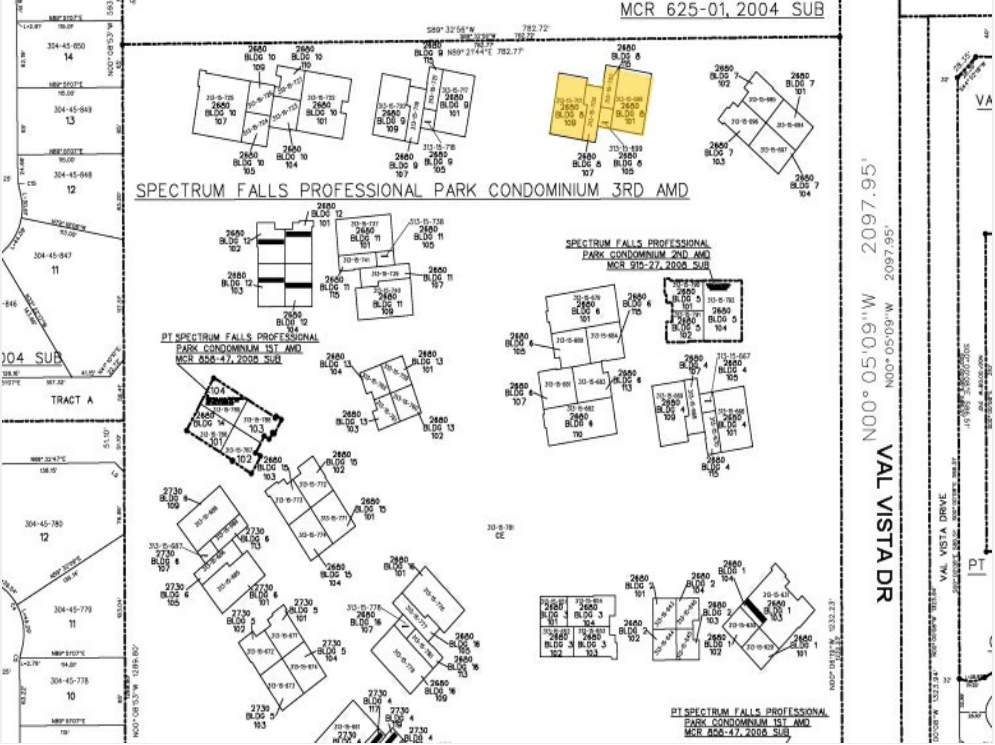

Building Photo

Building Photo

Building 8

2680 S Val Vista Dr, Gilbert, AZ 85295

Property Photos

Plat Map

Siteplan-Spectrum.jpg

Building 8