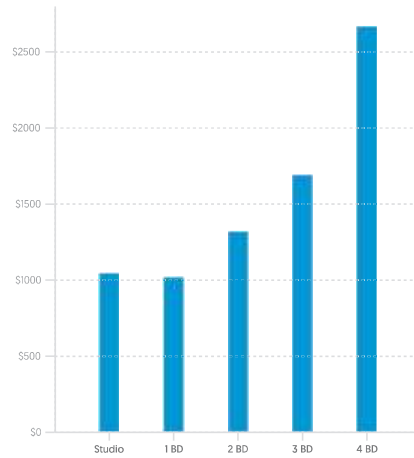

FAIR MARKET RENTS (COUNTY)

QUALITY OF LIFE

WORKERS BY INDUSTRY

Agricultural, Forestry, Fishing	261
Construction	751
Manufacturing	859
Transportation and Communications	729
Wholesale Trade	345
Retail Trade	1,476
Finance, Insurance and Real Estate	797
Services	5,317
Public Administration	548