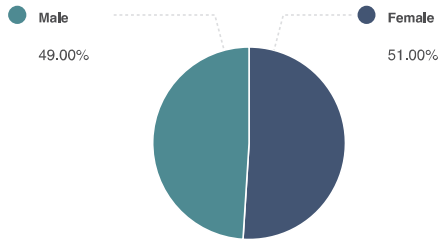

POPULATION

SUMMARY

Estimated Population	25,880
Population Growth (since 2010)	0.6%
Population Density (ppl / mile)	4,520
Median Age	48.1

HOUSEHOLD

Number of Households	11,275
Household Size (ppl)	2
Households w/ Children	4,202

AGE

GENDER

MARITAL STATUS

HOUSING

SUMMARY

Median Home Sale Price	$189,800
Median Dwelling Age	1972 years

STABILITY

Annual Residential Turnover	15.04%