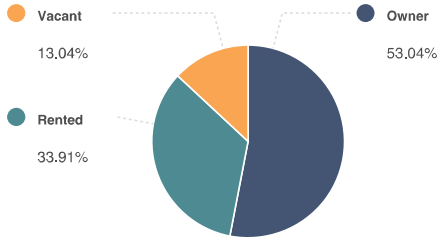

AGE

GENDER

MARITAL STATUS

HOUSING

SUMMARY

Median Home Sale Price	\$189,800
Median Dwelling Age	1972 years

STABILITY

Annual Residential Turnover	15.04%
-----------------------------	--------

OCCUPANCY

FAIR MARKET RENTS (COUNTY)

QUALITY OF LIFE

WORKERS BY INDUSTRY

Agricultural, Forestry, Fishing	261
Construction	751
Manufacturing	859
Transportation and Communications	729
Wholesale Trade	345
Retail Trade	1,476
Finance, Insurance and Real Estate	797
Services	5,317
Public Administration	548