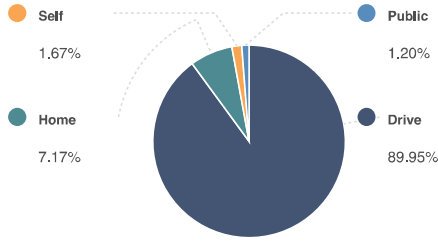

OCCUPANCY

FAIR MARKET RENTS (COUNTY)

QUALITY OF LIFE

WORKERS BY INDUSTRY

Agricultural, Forestry, Fishing	261
Construction	751
Manufacturing	859
Transportation and Communications	729
Wholesale Trade	345
Retail Trade	1,476
Finance, Insurance and Real Estate	797
Services	5,317
Public Administration	548

WORKFORCE

HOUSEHOLD INCOME

Average Household Income **\$51,968**

Average Per Capita Income **\$33,682**

COMMUTE METHOD

Median Travel Time **21 min**

WEATHER

January High Temp (avg °F)	70.5
January Low Temp (avg °F)	52.3
July High Temp (avg °F)	90.5
July Low Temp (avg °F)	75.9
Annual Precipitation (inches)	54.7