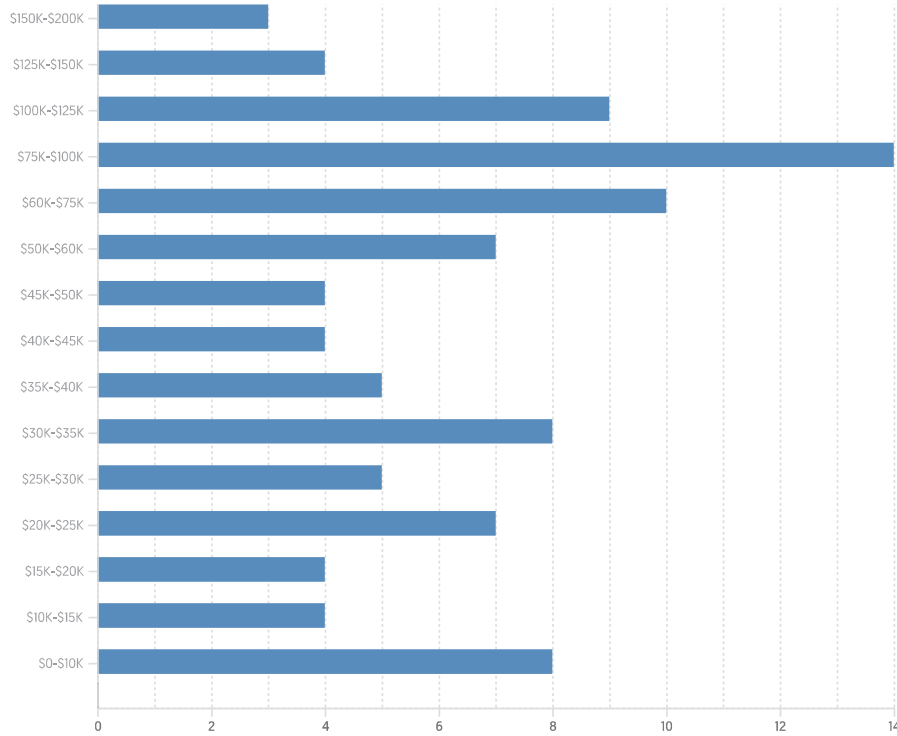

HOUSEHOLD INCOME

Average Household Income **$51,968**

Average Per Capita Income **$33,682**