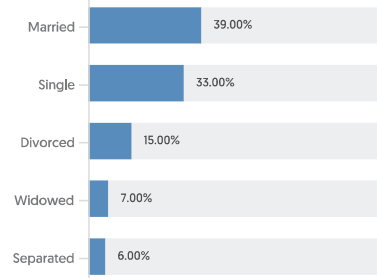

POPULATION

SUMMARY

Estimated Population	25,880
Population Growth (since 2010)	0.6%
Population Density (ppl / mile)	4,520
Median Age	48.1

HOUSEHOLD

Number of Households	11,275
Household Size (ppl)	2
Households w/ Children	4,202

AGE

GENDER

MARITAL STATUS

HOUSING

SUMMARY

Median Home Sale Price	\$189,800
Median Dwelling Age	1972 years

STABILITY

Annual Residential Turnover	15.04%
-----------------------------	--------