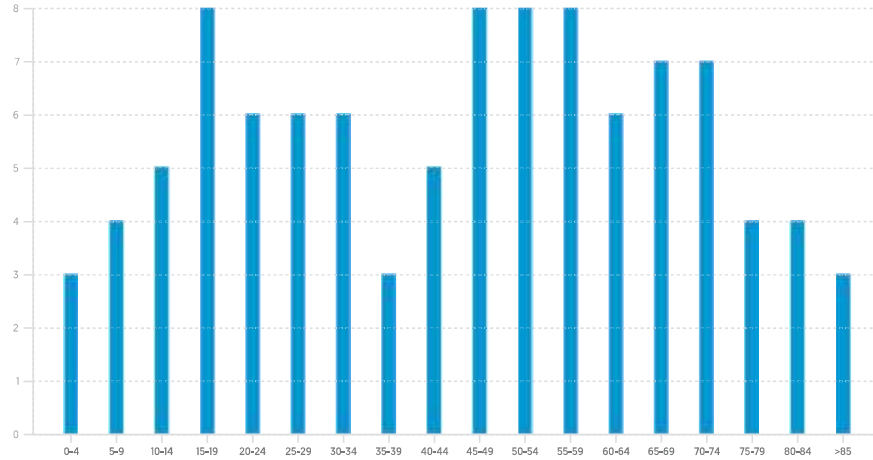

POPULATION

SUMMARY

Estimated Population	25,880
Population Growth (since 2010)	0.6%
Population Density (ppl / mile)	4,520
Median Age	48.1

HOUSEHOLD

Number of Households	11,275
Household Size (ppl)	2
Households w/ Children	4,202

AGE

GENDER

MARITAL STATUS

HOUSING

SUMMARY

Median Home Sale Price	\$189,800
Median Dwelling Age	1972 years

STABILITY

Annual Residential Turnover	15.04%
-----------------------------	--------