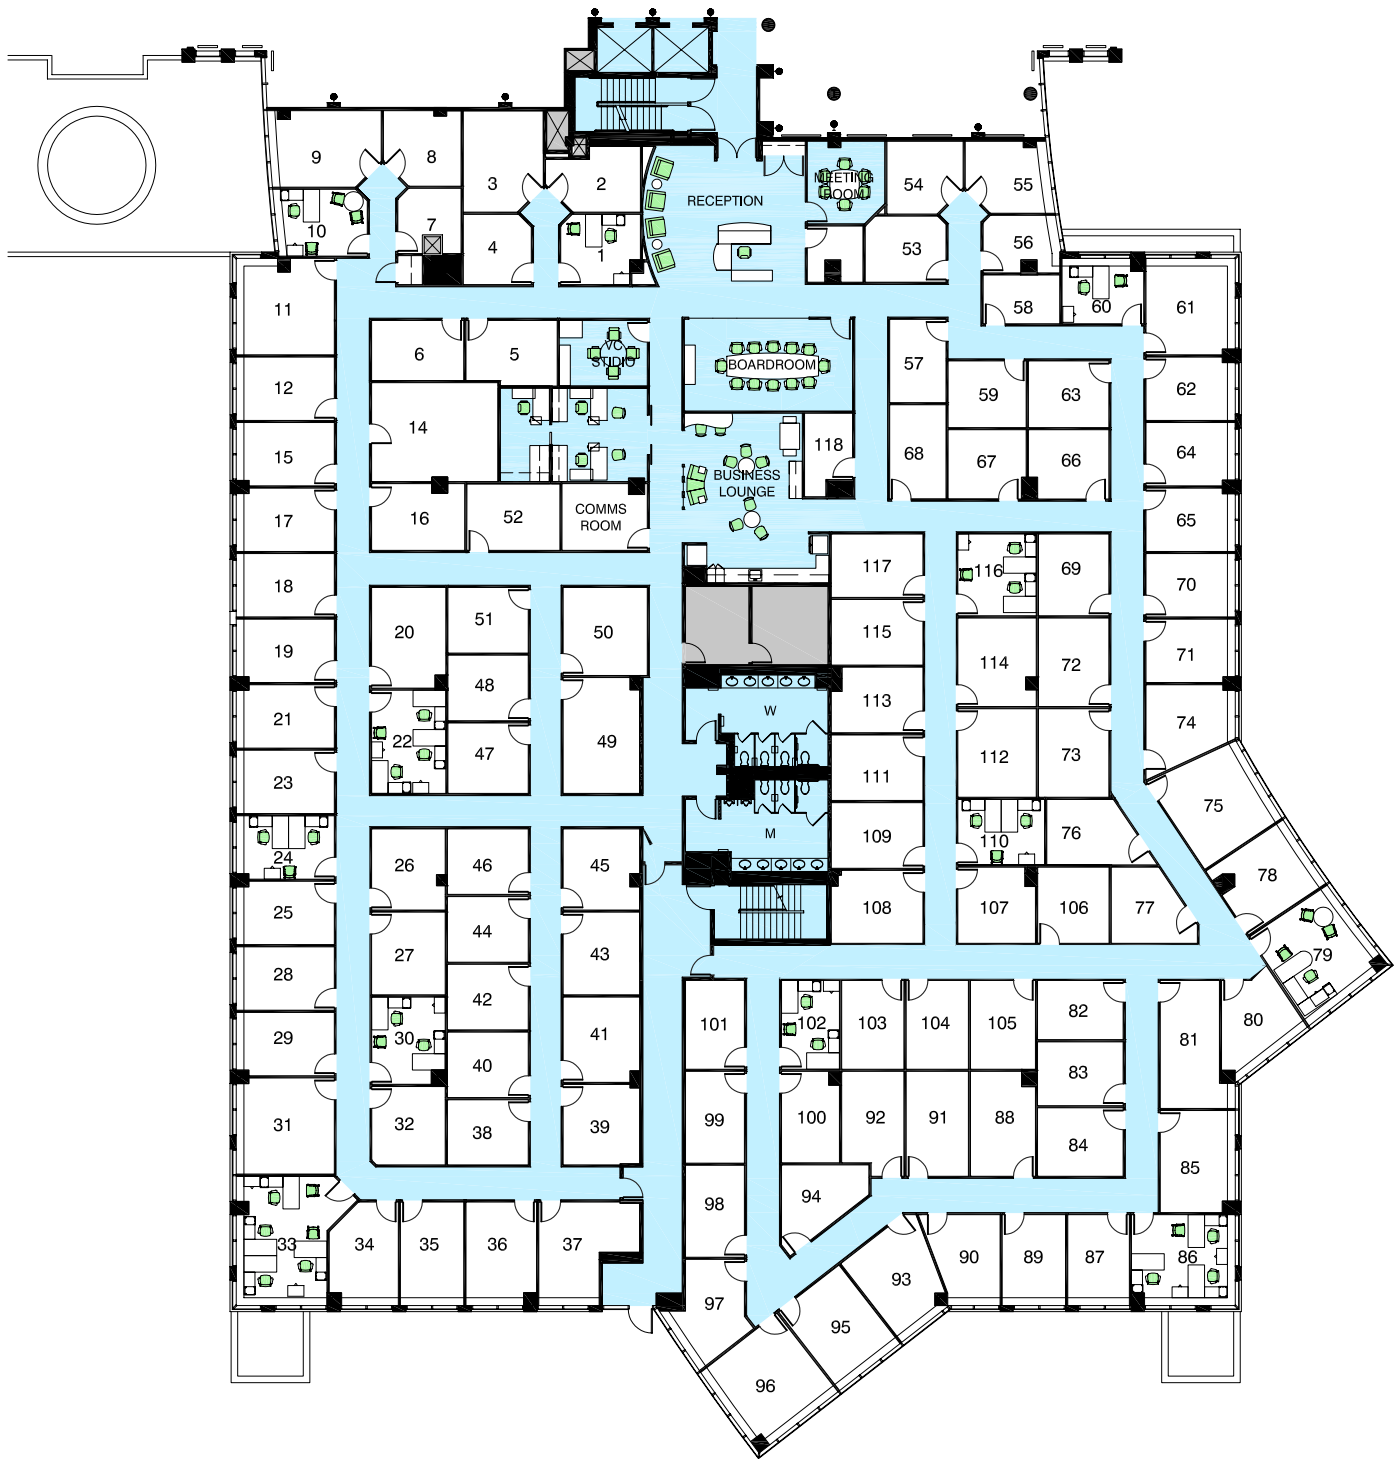

Melville Expressway II

68 South Service Road

1st Floor

Melville, NY 11747

a member of
THE REGUS GROUP NETWORK