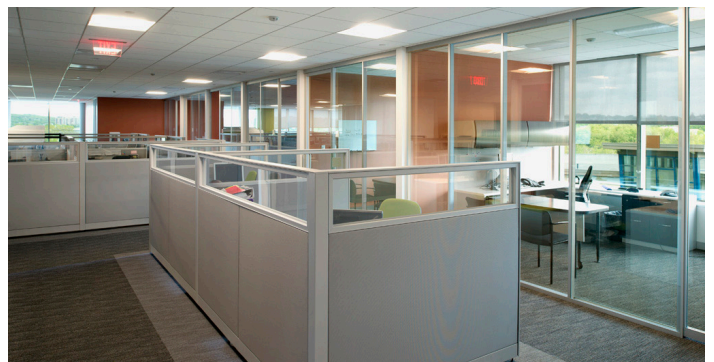

RIVERSEDGE

200 RIVERS EDGE DRIVE • MEDFORD, MA

14,382
- 46,382 SF

CBRE

AVAILABLE
PLUG & PLAY

CBRE is pleased to present the availability of 14,382-46,382 SF of first class office space at 200 River's Edge Drive located in Medford, Massachusetts.

River's Edge is a state-of-the-art LEED® Gold Certified office building situated on an award-winning 10-acre riverfront park. It is conveniently located just minutes away from downtown Boston and Cambridge where tenants enjoy excellent access to major highways, the Wellington MBTA Orange Line Stop and numerous amenities including restaurants, shops, and newly constructed residential rental and condos.

FLOOR PLANS

14,382 SF AVAILABLE
OFFICE SPACE ON THIRD FLOOR

FLOOR PLANS

32,000 SF AVAILABLE
OFFICE SPACE ON FOURTH FLOOR

BUILDING AMENITIES

- + Café with Outdoor Seating
- + Fitness Center with Lockers & Showers
- + Large Function Room
- + Access to the Tufts Boat House
- + Covered Parking
- + Outdoor Walking Paths on the River