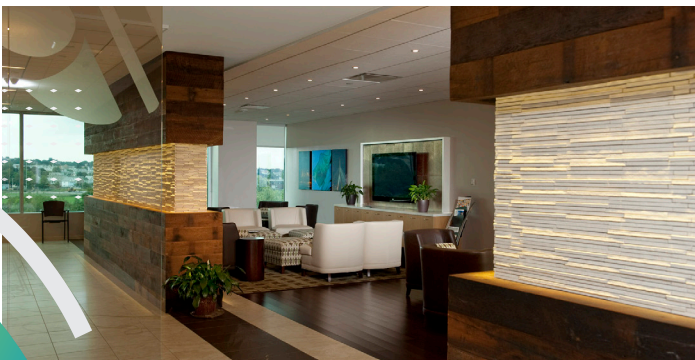

RIVERSEDGE

200 RIVERS EDGE DRIVE • MEDFORD, MA

14,382
- 46,382 SF

CBRE

AVAILABLE
PLUG & PLAY

CBRE is pleased to present the availability of 14,382-46,382 SF of first class office space at 200 River's Edge Drive located in Medford, Massachusetts.

River's Edge is a state-of-the-art LEED® Gold Certified office building situated on an award-winning 10-acre riverfront park. It is conveniently located just minutes away from downtown Boston and Cambridge where tenants enjoy excellent access to major highways, the Wellington MBTA Orange Line Stop and numerous amenities including restaurants, shops, and newly constructed residential rental and condos.

FLOOR PLANS

14,382 SF AVAILABLE
OFFICE SPACE ON THIRD FLOOR

FLOOR PLANS

32,000 SF AVAILABLE
OFFICE SPACE ON FOURTH FLOOR

BUILDING AMENITIES

- + Café with Outdoor Seating
- + Fitness Center with Lockers & Showers
- + Large Function Room
- + Access to the Tufts Boat House
- + Covered Parking
- + Outdoor Walking Paths on the River