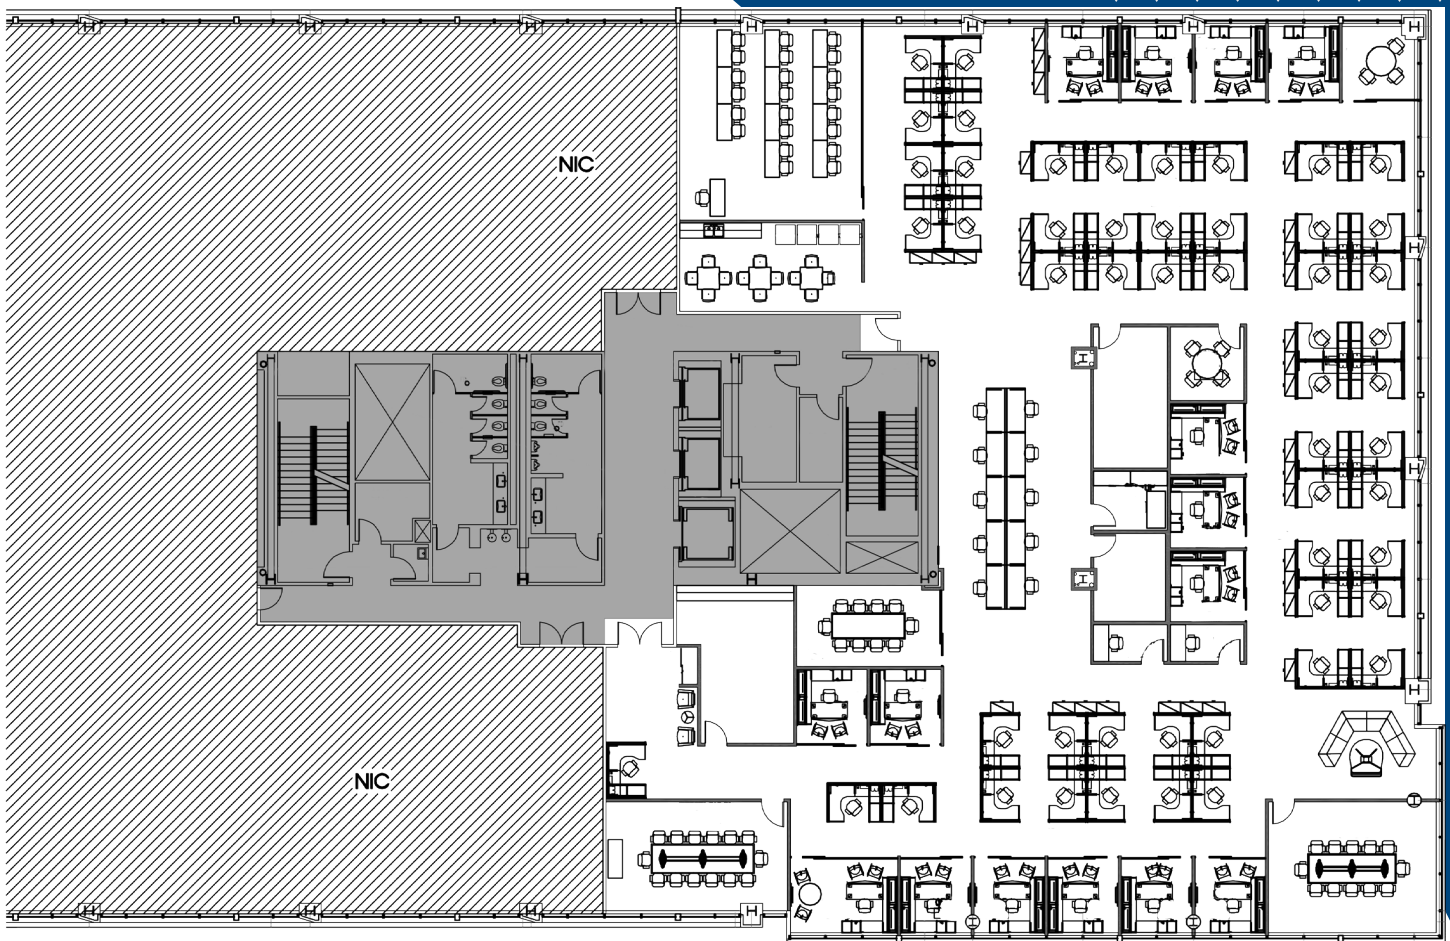

RIVERSEDGE

200 RIVERS EDGE DRIVE • MEDFORD, MA

14,382
- 46,382 SF

CBRE

AVAILABLE
PLUG & PLAY

CBRE is pleased to present the availability of 14,382-46,382 SF of first class office space at 200 River's Edge Drive located in Medford, Massachusetts.

FLOOR PLANS

14,382 SF AVAILABLE
OFFICE SPACE ON THIRD FLOOR

FLOOR PLANS

32,000 SF AVAILABLE
OFFICE SPACE ON FOURTH FLOOR

BUILDING AMENITIES

- + Café with Outdoor Seating
- + Fitness Center with Lockers & Showers
- + Large Function Room
- + Access to the Tufts Boat House
- + Covered Parking
- + Outdoor Walking Paths on the River