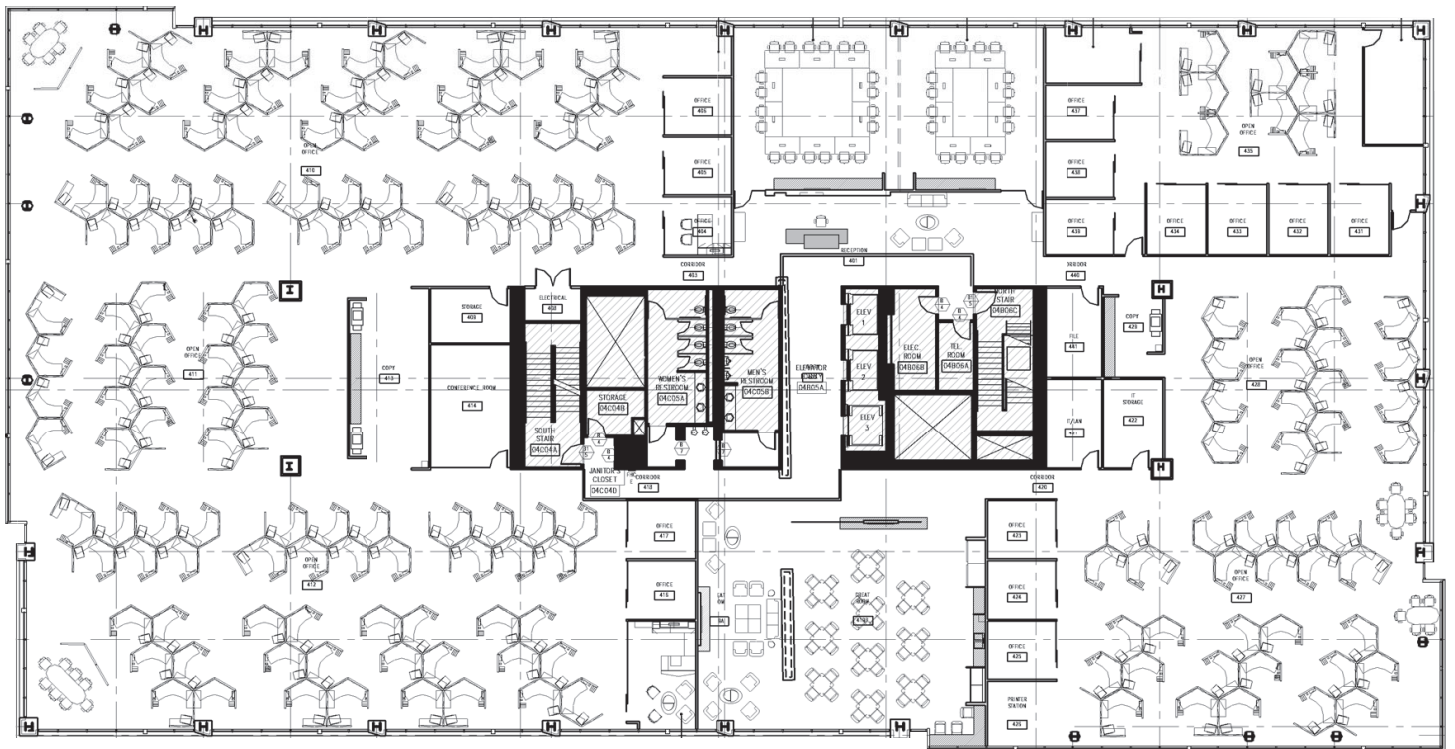

RIVERSEDGE

200 RIVERS EDGE DRIVE • MEDFORD, MA

14,382
- 46,382 SF

CBRE

AVAILABLE
PLUG & PLAY

CBRE is pleased to present the availability of 14,382-46,382 SF of first class office space at 200 River's Edge Drive located in Medford, Massachusetts.

FLOOR PLANS

14,382 SF AVAILABLE
OFFICE SPACE ON THIRD FLOOR

FLOOR PLANS

32,000 SF AVAILABLE
OFFICE SPACE ON FOURTH FLOOR

BUILDING AMENITIES

- + Café with Outdoor Seating
- + Fitness Center with Lockers & Showers
- + Large Function Room
- + Access to the Tufts Boat House
- + Covered Parking
- + Outdoor Walking Paths on the River