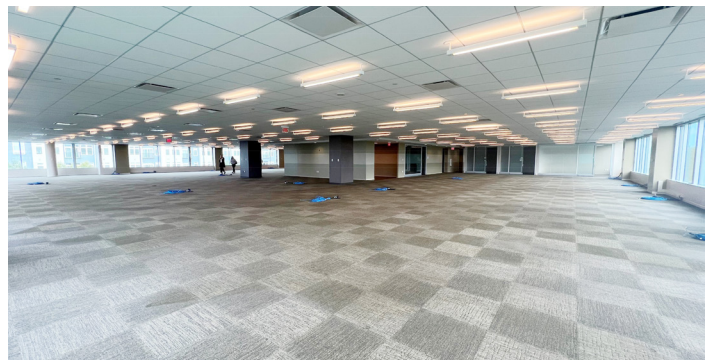

FLOOR PLANS

14,382 SF AVAILABLE
OFFICE SPACE ON THIRD FLOOR

FLOOR PLANS

32,000 SF AVAILABLE
OFFICE SPACE ON FOURTH FLOOR

BUILDING AMENITIES

- + Café with Outdoor Seating
- + Fitness Center with Lockers & Showers
- + Large Function Room
- + Access to the Tufts Boat House
- + Covered Parking
- + Outdoor Walking Paths on the River