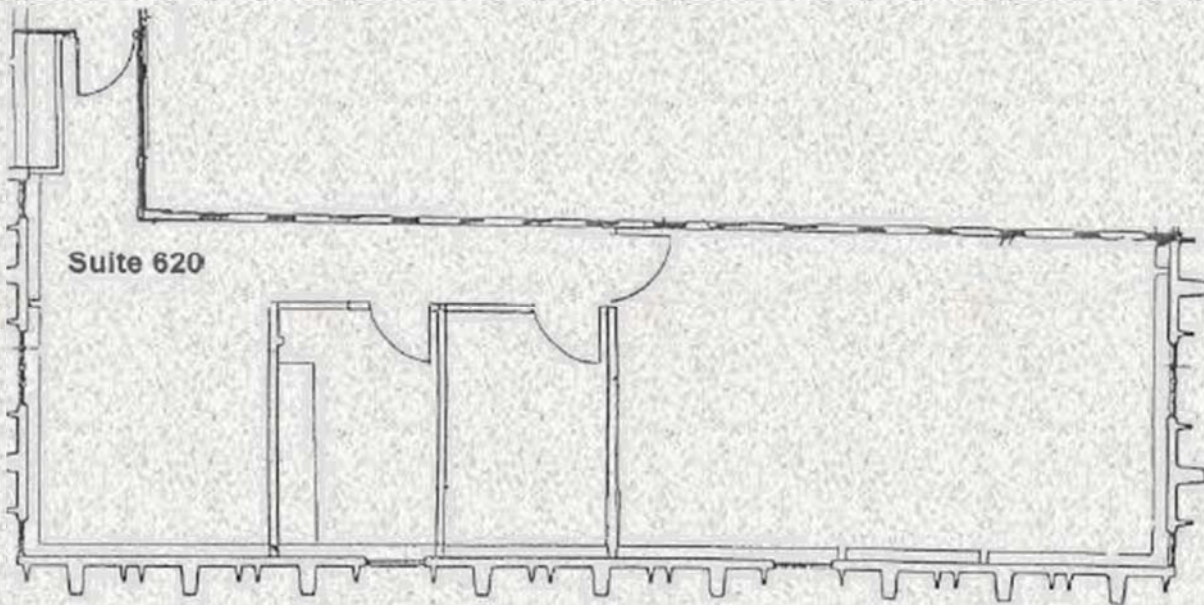

# Fox Plaza Office

5416 S. Yale, Tulsa, Oklahoma

**Suite 620**  
**1,236 Sq. Ft.**

- 2 Offices
- Reception
- Kitchen

For additional information contact  
Paul Wilson  
at 918-629-9446 or  
email [paul@tfptulsa.com](mailto:paul@tfptulsa.com)  
[www.tfptulsa.com](http://www.tfptulsa.com)