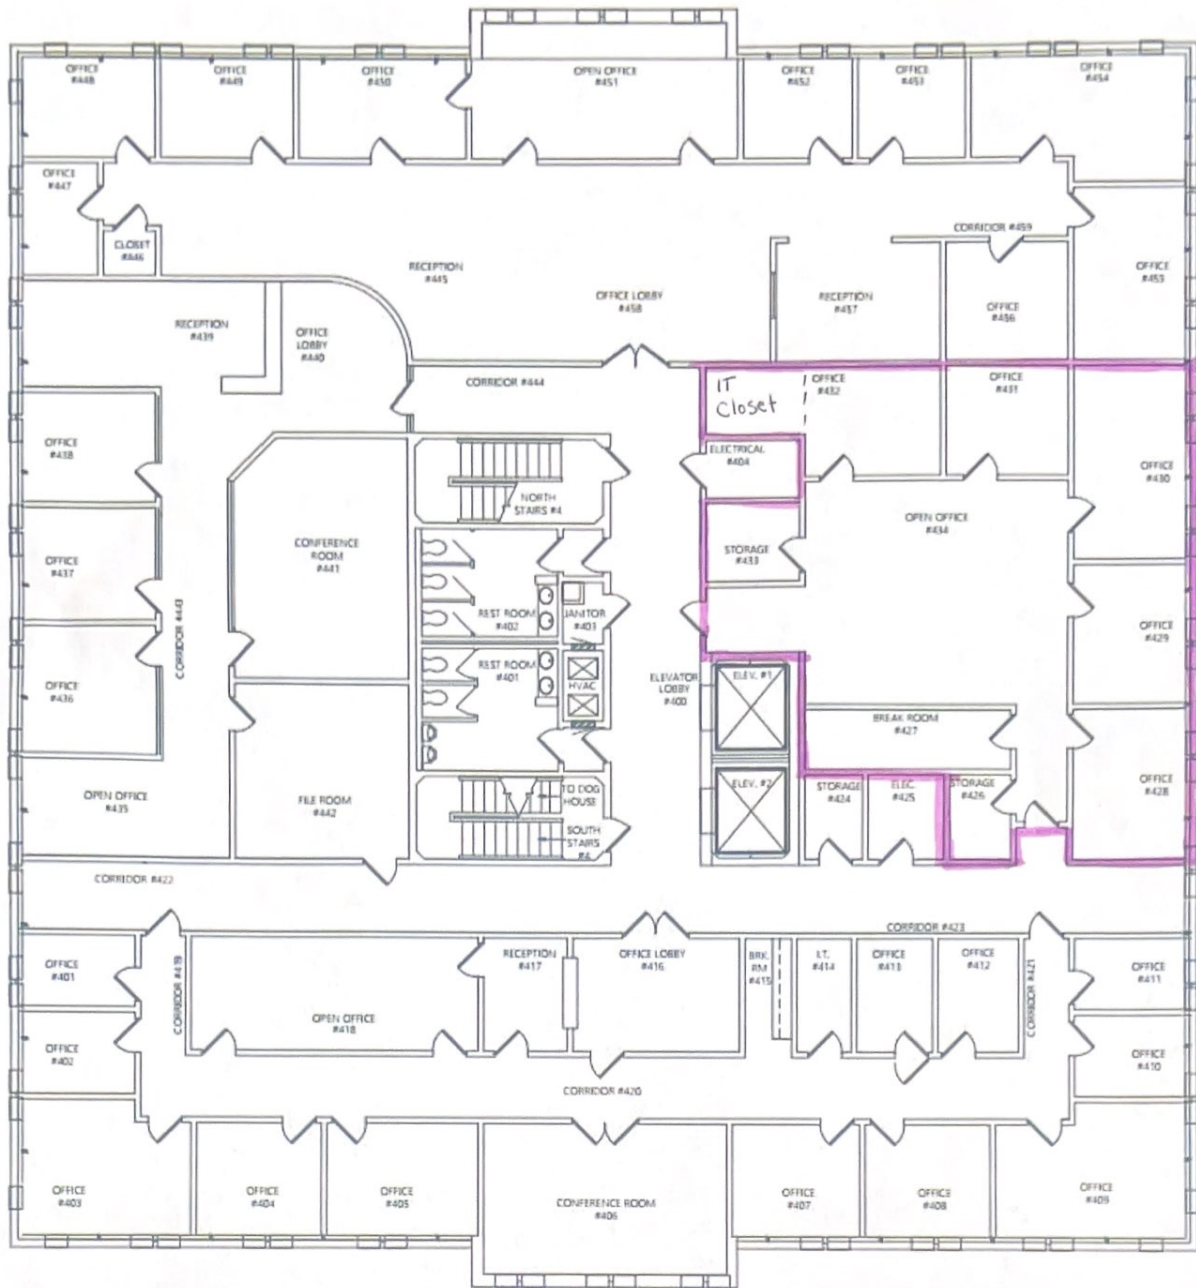

# Norman DT/30 – Fourth Floor Layout

Suite 440